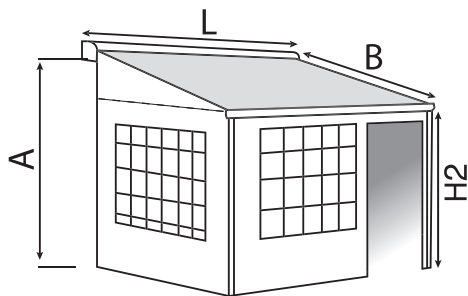

FORM 5

COMPLETE SAFARI-ROOM 5800 & 6802 IN PVC, WITH VELCRO

A. AWNING TYPE

- 5800 6802

!!! 6802: please contact your wholesaler for further details.

B. MOUNTING HEIGHT / PROJECTION

A =

B = 2,50m 2,75m

H2 =

C. LENGTH

- 3,00m 3,50m 4,00m 4,50m 5,00m

D. COLOUR

10. Grey horizontal 18. Bahamas Turquoise 19. Jamaica Brown
 20. Miami Grey 21. Orlando 26. Green horizontal
 27. Curacao Blue

E. OPTIONS

- door in side panel instead of front: left side panel right side panel
 door in side panel AND in front: left side panel right side panel
 side panel without window: left side panel right side panel
 additional flyscreen in right hand side panel
 door in front on the left side instead of the right
 front without window