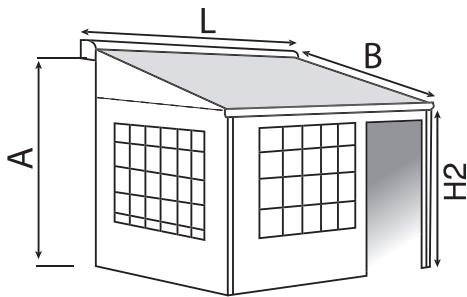

FORM 4

COMPLETE MADE-TO-MEASURE SAFARI-ROOM IN PVC

A. AWNING TYPE

- 5002 5500 (Elite) 5000 (Elite) Omnisol 4500 4225
 4000 (XL) (Elite) 2000 1000 6002 6502 9000

!!! 6002 and 6502: please contact your wholesaler for further details.

B. MOUNTING HEIGHT / PROJECTION

A =

B =

H2 =

C. LENGTH

- 1,90m 2,30m 2,60m 3,00m 3,50m 3,75m
 4,00m 4,50m 5,00m 5,50m 6,00m 6,30m

D. COLOUR

10. Grey horizontal 18. Bahamas Turquoise 19. Jamaica Brown
 20. Miami Grey 21. Orlando 26. Green horizontal
 27. Curacao Blue

E. OPTIONS

- door in side panel instead of front: left side panel right side panel
 door in side panel AND in front: left side panel right side panel
 side panel without window: left side panel right side panel
 additional flyscreen in right hand side panel
 door in front on the left side instead of the right front without window