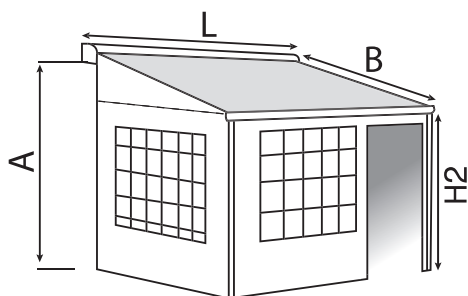

## MADE-TO-MEASURE PVC SIDE PANELS FOR SAFARI-ROOM

- 1 side panels:                       left                       right                       universal\*
- 1 pair

\* universal = right hand side panel in RAL 9002, to be installed on the left hand or the right hand side, with clips and without flyscreen. ONLY FOR SERIE 6 AWNINGS.

### B. MOUNTING HEIGHT / PROJECTION

- A = .....
- B = .....
- H2 = .....
- L = .....