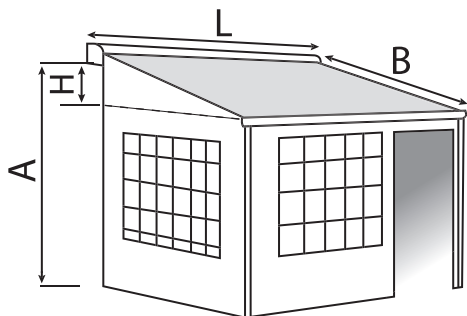

FORM 1

STANDARD SAFARI-ROOM SIDE PANELS IN PVC, COLOUR RAL 9002

A. AWNING TYPE

TYPE 5: 5002 (Elite) 5500 (Elite) 5000 (Elite) 5800 Omnisol 4500
 4225 4000 (XL) (Elite)

TYPE 6: 6002 6502

!!! 6002 and 6502: please contact your wholesaler for further details

B. MOUNTING HEIGHT / PROJECTION

A \ B	2,00m	2,25m / 2,30m	2,50m	2,75m*	H**
SMALL	<input type="checkbox"/>	-	-	-	Ca. 20cm
MEDIUM	<input type="checkbox"/>	<input type="checkbox"/>	<input type="checkbox"/>	-	Ca. 40cm
LARGE	<input type="checkbox"/>	<input type="checkbox"/>	<input type="checkbox"/>	<input type="checkbox"/>	Ca. 60cm
EXTRA LARGE	-	<input type="checkbox"/>	<input type="checkbox"/>	<input type="checkbox"/>	Ca.60cm

= not for type 6 awnings / * = with velcro: only for Omnistor 5800

** = variable inclination: order made-to-measure

REMARK:

SMALL = 2,00m à 2,19m

MEDIUM = 2,20m à 2,39m

LARGE = 2,40m à 2,60m

EXTRA LARGE = 2,61m à 2,80m

EXTRA EXTRA LARGE = 2,81 à 3,00m