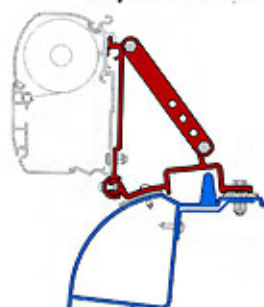

ADAPTERS

KIT FIAT DUCATO

KIT (2 pcs.)
98655-680

KIT VAN (FIAT DUCATO)

Before
1994

KIT (2 pcs.)
98655-017

KIT FIAT NEW DUCATO

After
1994

KIT (2 pcs.)
98655-286

Iveco 35C13
City (Fiat New
Daily)
Renault Master
(from March
1998)

KIT RENAULT MASTER

Opel Movano

KIT (3 pcs.)
98655-681

HIGH ROOF ADAPTER WESTFALIA

KIT (2 pcs.)
98655-317

KIT CARAVAN