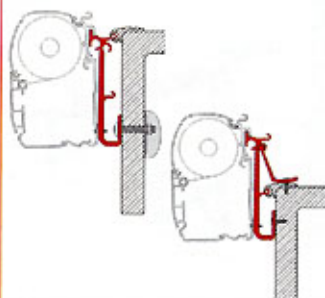

KIT (2 pcs.)
98655-286

Iveco 35C13
City (Fiat New
Daily)
Renault Master
(from March
1998)

KIT RENAULT MASTER

Opel Movano

KIT (3 pcs.)
98655-681

HIGH ROOF ADAPTER WESTFALIA

KIT (2 pcs.)
98655-317

KIT CARAVAN

KIT (3 pcs.)
98655-252

KIT EURA MOBIL

NEW!

KIT
98655-701 - 350cm
98655-702 - 400cm
98655-703 - 450cm

KIT CHALLENGER - CHAUSSON

KIT (3 pcs.)
98655-256 - 300cm
98655-258 - 350cm

HYMER EXSIS

NEW!