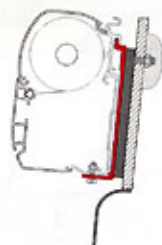

KIT (2 pcs.)
98655-286

Iveco 35C13
City (Fiat New
Daily)
Renault Master
(from March
1998)

KIT RENAULT MASTER

Opel Movano

KIT (3 pcs.)
98655-681

HIGH ROOF ADAPTER WESTFALIA

KIT (2 pcs.)
98655-317

KIT CARAVAN

KIT (3 pcs.)
98655-252

KIT EURA MOBIL

NEW!

KIT
98655-701 - 350cm
98655-702 - 400cm
98655-703 - 450cm

KIT CHALLENGER - CHAUSSON

KIT (3 pcs.)
98655-256 - 300cm
98655-258 - 350cm

HYMER EXSIS

NEW!