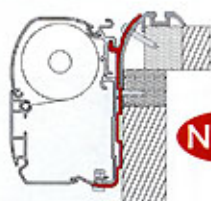

KIT (2 pcs.)
98655-286

Iveco 35C13
City (Fiat New
Daily)
Renault Master
(from March
1998)

KIT RENAULT MASTER

Opel Movano

KIT (3 pcs.)
98655-681

HIGH ROOF ADAPTER WESTFALIA

KIT (2 pcs.)
98655-317

KIT CARAVAN

KIT (3 pcs.)
98655-252

KIT EURA MOBIL

NEW!

KIT
98655-701 - 350cm
98655-702 - 400cm
98655-703 - 450cm

KIT CHALLENGER - CHAUSSON

KIT (3 pcs.)
98655-256 - 300cm
98655-258 - 350cm

HYMER EXSIS

NEW!