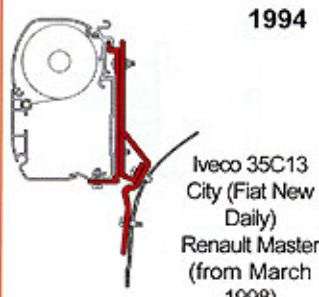

ADAPTERS

KIT FIAT DUCATO

KIT (2 pcs.)
98655-680

KIT VAN (FIAT DUCATO)

Before
1994

KIT (2 pcs.)
98655-017

KIT FIAT NEW DUCATO

After
1994

KIT (2 pcs.)
98655-286

Iveco 35C13
City (Fiat New
Daily)
Renault Master
(from March
1998)

KIT RENAULT MASTER

Opel Movano

KIT (3 pcs.)
98655-681

HIGH ROOF ADAPTER WESTFALIA

KIT (2 pcs.)
98655-317

KIT CARAVAN