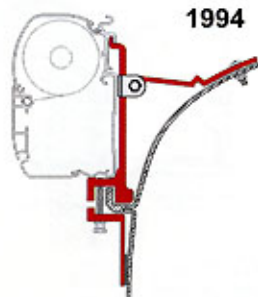

ADAPTERS

KIT FIAT DUCATO

KIT (2 pcs.)
98655-680

KIT VAN (FIAT DUCATO)

Before
1994

KIT (2 pcs.)
98655-017

KIT FIAT NEW DUCATO

After
1994

KIT (2 pcs.)
98655-286

Iveco 35C13
City (Fiat New
Daily)
Renault Master
(from March
1998)

KIT RENAULT MASTER

Opel Movano

KIT (3 pcs.)
98655-681

HIGH ROOF ADAPTER WESTFALIA

KIT (2 pcs.)
98655-317

KIT CARAVAN