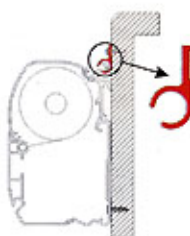

ADAPTERS

Fiamma awnings can be installed by:

1) Using the standard Adapter supplied with the awning or

2) Fixing the awning on the standard provided rails.

KIT AS 120

For awnings from 250cm to 350cm length

n. 2 12cm brackets
n. 1 8cm bracket
98655-391

KIT AS 400

NEW!

For awnings from 400cm to 600cm length

n. 2 40cm brackets
n. 1 8cm bracket
98655-390

KIT S 120 - Optional

(1 pc.)
98655-392

KIT S 400 - Optional

(1 pc.)
98655-381

RAIL

02361-01A - 300 cm
02361-01C - 400 cm

RAIL PRO

98655-386 - 300cm
98655-388 - 400cm

FIAMMASTOR

KIT VW T5 MULTIVAN - TRANSPORTER

KIT (2 pcs.)
98655-686