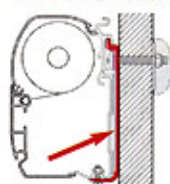

ADAPTERS

Fiamma awnings can be installed by:

1) Using the standard Adapter supplied with the awning or

2) Fixing the awning on the standard provided rails.

KIT AS 120

For awnings from 250cm to 350cm length

n. 2 12cm brackets
n. 1 8cm bracket
98655-391

KIT AS 400

NEW!

For awnings from 400cm to 600cm length

n. 2 40cm brackets
n. 1 8cm bracket
98655-390

KIT S 120 - Optional

(1 pc.)
98655-392

KIT S 400 - Optional