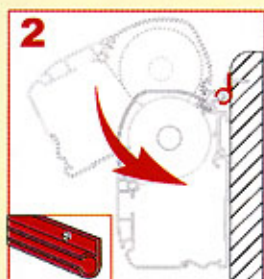

ADAPTERS

Fiamma awnings can be installed by:

1) Using the standard Adapter supplied with the awning or

2) Fixing the awning on the standard provided rails.

KIT AS 120

For awnings from 250cm to 350cm length

n. 2 12cm brackets
n. 1 8cm bracket
98655-391

KIT AS 400

NEW!

For awnings from 400cm to 600cm length

n. 2 40cm brackets
n. 1 8cm bracket
98655-390

KIT S 120 - Optional

(1 pc.)
98655-392

KIT S 400 - Optional

(1 pc.)
98655-381

RAIL

02361-01A - 300 cm
02361-01C - 400 cm

RAIL PRO

98655-386 - 300cm
98655-388 - 400cm

FIAMMASTOR

KIT VW T5 MULTIVAN - TRANSPORTER

KIT (2 pcs.)
98655-686