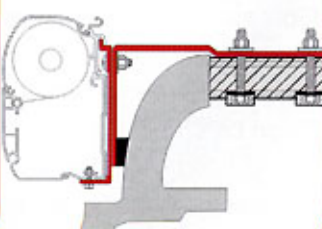

KIT MERCEDES VITO