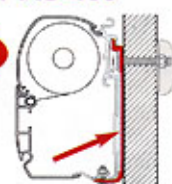

ADAPTERS

Fiamma awnings can be installed by:

1) Using the standard Adapter supplied with the awning or

2) Fixing the awning on the standard provided rails.

KIT AS 120

For awnings from 250cm to 350cm length

n. 2 12cm brackets
n. 1 8cm bracket
98655-391

KIT AS 400

NEW!

For awnings from 400cm to 600cm length

n. 2 40cm brackets
n. 1 8cm bracket
98655-390

KIT S 120 - Optional

(1 pc.)
98655-392

KIT S 400 - Optional