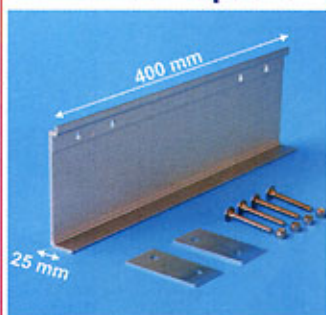

ADAPTERS

Fiamma awnings can be installed by:

1) Using the standard Adapter supplied with the awning or

2) Fixing the awning on the standard provided rails.

KIT AS 120

For awnings from 250cm to 350cm length

n. 2 12cm brackets
n. 1 8cm bracket
98655-391

KIT AS 400

NEW!

For awnings from 400cm to 600cm length

n. 2 40cm brackets
n. 1 8cm bracket
98655-390

KIT S 120 - Optional

(1 pc.)
98655-392

KIT S 400 - Optional

(1 pc.)
98655-381

RAIL

02361-01A - 300 cm
02361-01C - 400 cm

RAIL PRO

98655-386 - 300cm
98655-388 - 400cm

FIAMMASTOR

KIT VW T5 MULTIVAN - TRANSPORTER

KIT (2 pcs.)
98655-686