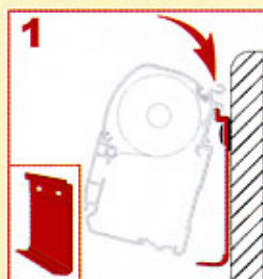

ADAPTERS

Fiamma awnings can be installed by:

1) Using the standard Adapter supplied with the awning or

2) Fixing the awning on the standard provided rails.

KIT AS 120

For awnings from 250cm to 350cm length

n. 2 12cm brackets
n. 1 8cm bracket
98655-391

KIT AS 400

NEW!

For awnings from 400cm to 600cm length

n. 2 40cm brackets
n. 1 8cm bracket
98655-390

KIT S 120 - Optional

(1 pc.)
98655-392

KIT S 400 - Optional