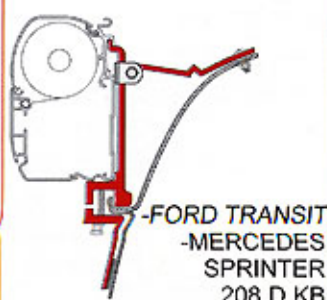

ADAPTERS

Fiamma awnings can be installed by:

1) Using the standard Adapter supplied with the awning or

2) Fixing the awning on the standard provided rails.

KIT AS 120

For awnings from 250cm to 350cm length

n. 2 12cm brackets
n. 1 8cm bracket
98655-391

KIT AS 400

NEW!

For awnings from 400cm to 600cm length

n. 2 40cm brackets
n. 1 8cm bracket
98655-390

KIT S 120 - Optional

(1 pc.)
98655-392

KIT S 400 - Optional

(1 pc.)
98655-381

RAIL

02361-01A - 300 cm
02361-01C - 400 cm

RAIL PRO

98655-386 - 300cm
98655-388 - 400cm

FIAMMASTOR

KIT VW T5 MULTIVAN - TRANSPORTER

KIT (2 pcs.)
98655-686

KIT VW T5

KIT (2 pcs.)
98655-293

KIT VW T4

KIT (2 pcs.)
98655-292

KIT VW T3

KIT (2 pcs.)
98655-035

KIT BR

KIT (2 pcs.)
98655-470

KIT VAN

KIT (2 pcs.)
98655-017

KIT VAN

Kit (2 pcs.)
98655-017

KIT MERCEDES VITO

KIT (2 pcs.)
98655-284