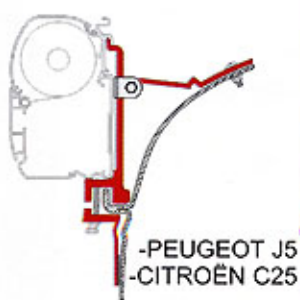

ADAPTERS

Fiamma awnings can be installed by:

1) Using the standard Adapter supplied with the awning or

2) Fixing the awning on the standard provided rails.

KIT AS 120

For awnings from 250cm to 350cm length

n. 2 12cm brackets
n. 1 8cm bracket
98655-391

KIT AS 400

NEW!

For awnings from 400cm to 600cm length

n. 2 40cm brackets
n. 1 8cm bracket
98655-390

KIT S 120 - Optional

(1 pc.)
98655-392

KIT S 400 - Optional

(1 pc.)
98655-381

RAIL

02361-01A - 300 cm
02361-01C - 400 cm

RAIL PRO

98655-386 - 300cm
98655-388 - 400cm

FIAMMASTOR

KIT VW T5 MULTIVAN - TRANSPORTER

KIT (2 pcs.)
98655-686

KIT VW T5

KIT (2 pcs.)
98655-293

KIT VW T4

KIT (2 pcs.)
98655-292

KIT VW T3

KIT (2 pcs.)
98655-035

KIT BR

KIT (2 pcs.)
98655-470

KIT VAN

KIT (2 pcs.)
98655-017

KIT VAN

Kit (2 pcs.)
98655-017

KIT MERCEDES VITO

KIT (2 pcs.)
98655-284