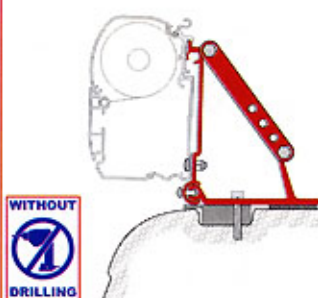

ADAPTERS

Fiamma awnings can be installed by:

1) Using the standard Adapter supplied with the awning or

2) Fixing the awning on the standard provided rails.

KIT AS 120

For awnings from 250cm to 350cm length

n. 2 12cm brackets
n. 1 8cm bracket
98655-391

KIT AS 400

NEW!

For awnings from 400cm to 600cm length

n. 2 40cm brackets
n. 1 8cm bracket
98655-390

KIT S 120 - Optional

(1 pc.)
98655-392

KIT S 400 - Optional

(1 pc.)
98655-381

RAIL

02361-01A - 300 cm
02361-01C - 400 cm

RAIL PRO

98655-386 - 300cm
98655-388 - 400cm

FIAMMASTOR

KIT VW T5 MULTIVAN - TRANSPORTER

KIT (2 pcs.)
98655-686

KIT VW T5

KIT (2 pcs.)
98655-293

KIT VW T4

KIT (2 pcs.)
98655-292

KIT VW T3

KIT (2 pcs.)
98655-035

KIT BR

KIT (2 pcs.)
98655-470

KIT VAN

KIT (2 pcs.)
98655-017

KIT VAN

Kit (2 pcs.)
98655-017

KIT MERCEDES VITO

KIT (2 pcs.)
98655-284