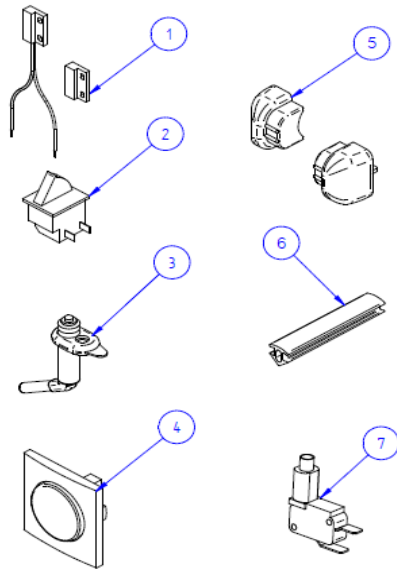

2015 SPARE PARTS LIST
STEP COMMON PARTS

THULE
SWEDEV

OSE601-03

THULE
TRUCKS

THULE general parts steps

OSE601-03

	ART.NR.	DESCRIPTION	TRADE £
1	1500602761	DOOR REED SWITCH ELECTRONIC	
2	1500601921	ALARM SWITCH FOR SINGLE STEP AND SLIDE-OUT STEP	
3	1500600394	ALARM SWITCH FOR MANUAL STEP 47	
4	1500600404	CONTROL SWITCH	
5	1500601378	LH & RH PLUG FOOTBOARD	
	1500602747	LH & RH PLUG FOOTBOARD BLACK	
6	1500600433	ANTI-SLIP FOOTB.V03-3MTR-BLACK	
7	1500602669	ALARM SWITCH FOR DOUBLE STEP	