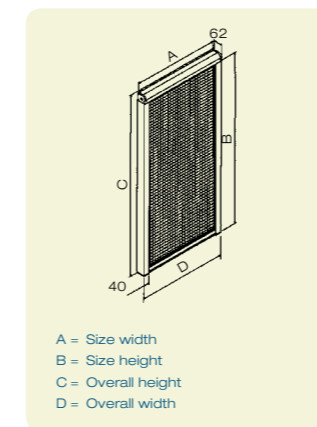

Dometic SEITZ fly screen for two-piece entrance doors

3.42

Size A [mm]	Size B [mm]	Size C [mm]	Size D [mm]	Weight [kg]
580	1100	1165	592	2.8
615	1100	1165	627	2.8

Product	Ref. No.
580 x 1100	9104100238
615 x 1100	9104100239