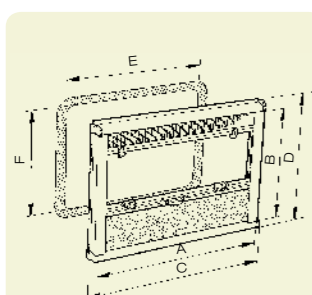

Dometic SEITZ combination cassette roller blind 38

3.42

Standard size

Size A [mm]	Size B [mm]	Size C [mm]	Size D [mm]	Size E [mm]	Size F [mm]	Weight [kg]
630	700	656	795	580	650	1.95
680	700	706	798	630	650	2.05
730	700	756	795	680	650	2.12
780	700	806	795	730	650	2.21
830	700	856	795	780	650	2.29
930	700	956	795	880	650	2.46
1030	700	1056	795	980	650	2.63
1130	700	1156	795	1080	650	2.81
1230	700	1256	795	1180	650	2.98
1330	800	1356	895	1280	750	3.53
1430	800	1456	895	1380	750	3.72
1480	800	1506	895	1430	750	3.82
1530	800	1556	895	1480	750	3.91
1630	800	1656	895	1580	750	4.09
1730	800	1756	895	1680	750	4.29

A = Size width
B = Size height
C = Overall width
D = Overall height
E = Window section width
F = Window section height

Product	Ref. No.	Product	Ref. No.
Combination cartridge roller blind 38, beige		Combination cartridge roller blind 38, grey	
630 x 700 mm	9104100084	630 x 700 mm	9104100098
680 x 700 mm	9104100085	680 x 700 mm	9104100099
730 x 700 mm	9104100086	730 x 700 mm	9104100100
780 x 700 mm	9104100087	780 x 700 mm	9104100101
830 x 700 mm	9104100088	830 x 700 mm	9104100102
930 x 700 mm	9104100089	930 x 700 mm	9104100103
1030 x 700 mm	9104100090	1030 x 700 mm	9104100104
1130 x 700 mm	9104100091	1130 x 700 mm	9104100105
1230 x 700 mm	9104100092	1230 x 700 mm	9104100106
1330 x 800 mm	9104100093	1330 x 800 mm	9104100107
1430 x 800 mm	9104100094	1430 x 800 mm	9104100108
1480 x 800 mm	9104100295	1480 x 800 mm	9104106411
1530 x 800 mm	9104100095	1530 x 800 mm	9104100109
1630 x 800 mm	9104100096	1630 x 800 mm	9104100110
1730 x 800 mm	9104100097	1730 x 800 mm	9104100111