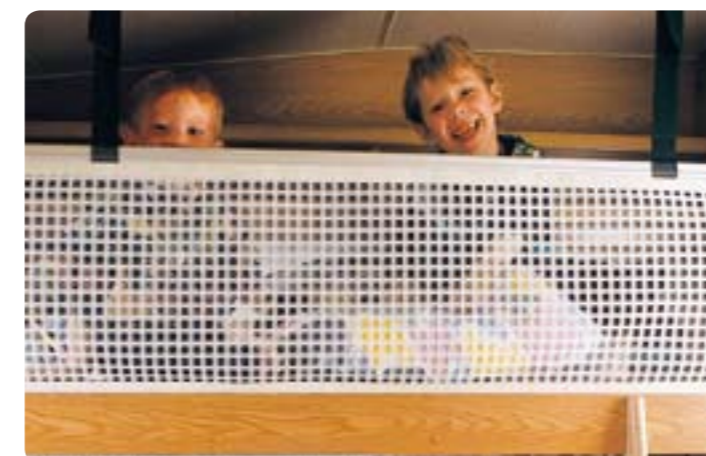

Dometic SEITZ safety net

Children love messing about on the bed. With this safety net, you can rest assured that they will be safe. It is attached to the slatted base with four screws and with two straps on the ceiling and can be dismantled in a matter of seconds.

- Meets the standards of the automobile industry
- For heights of up to 900 mm
- Available in two standard sizes
  [W x H]: 1500 x 580 mm and 1800 x 580 mm

Dometic SEITZ safety net

3.42

Product [W x H] mm	Ref. No.
1500 x 580	9104100231
1800 x 580	9104100232