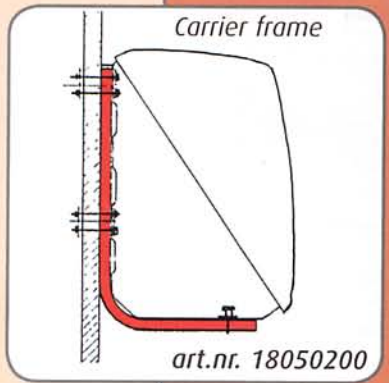

CARRY ALL • BOX

www.motorcaravanning.co.uk

Luggage box at ideal height!

The Carry-All boxes are big volume luggage boxes that are because of their mounting height very user-friendly.

Comfort: The box is mounted at a very convenient and accessible height ensuring ease of packing and use. Protection net supplied as standard with both types, for the best protection of your luggage.

Mounting: The Carry-All Box can be mounted to any bikerack. An optional special carrier frame is separately available. **This frame is fixed to the vehicle wall.**

Options: On top of the Carry-All Box 150 a carrier frame for 3 to 4 pairs of skis can be installed. The fixation is done on top of the box. art.nr. 18050300

volume: 300l
weight: 18kg
colour: white

volume: 450l
weight: 22kg
colour: white