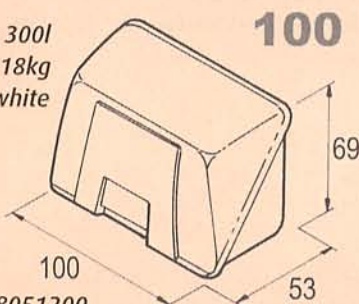

CARRY ALL • BOX

www.motorcaravanning.co.uk

Luggage box at ideal height!

The Carry-All boxes are big volume luggage boxes that are because of their mounting height very user-friendly.

Comfort: The box is mounted at a very convenient and accessible height ensuring ease of packing and use. Protection net supplied as standard with both types, for the best protection of your luggage.

Mounting: The Carry-All Box can be mounted to any bikerack. An optional special carrier frame is separately available. **This frame is fixed to the vehicle wall.**

Options: On top of the Carry-All Box 150 a carrier frame for 3 to 4 pairs of skis can be installed. The fixation is done on top of the box. art.nr. 18050300

volume: 300l
weight: 18kg
colour: white

volume: 450l
weight: 22kg
colour: white