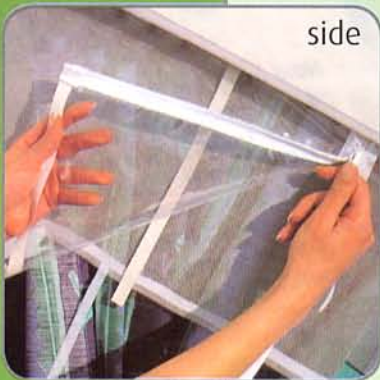

SAFARI-ROOM 5800 & 6802

front

side

RIO

PARIS

Safari-Room with velcro fastening

These two types of Safari-Room are designed especially for the Omnistor 5800 and 6802. For lengths of 4m upward the projection is 2,75m and the connection between the awning fabric and side panels is done by velcro for a more wind proof connection.

Comfort: From 3m onwards the front panel window has a zipper. The left hand side panel has a mosquito screen and PVC curtain. Optional curtains available in Rio blue (3 windows art.nr.21500025, 4 windows art.nr.21500125) and in Paris-green, with seamed edges (3 windows art.nr.21500225, 4 windows art.nr.21500325). For 5 metre and upwards always order a 4 curtain set!

Installation: Is done in the same way as for the normal Safari-Room (see page 20). The side panels are equipped with a rail profile that can be slid into an existing rail so that a complete connection between vehicle and side panel can be made.