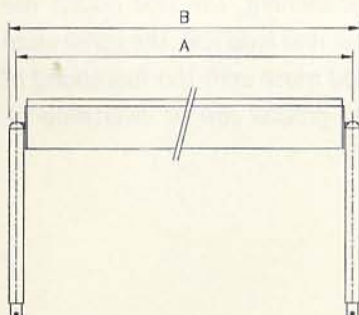

Installation: Installation is carried out by using the supplied adapters onto the existing awning rail or by using the rail supplied.

The W-150 is available in all PVC fabric colours (see page 485) and in see-through screen fabric (colour 13) that filters the sunlight.

	1.00	1.20	1.40	1.85	2.85
A	980	1180	1380	1830	2830
B	1005	1205	1405	1855	2855
weight	3,9kg	4,3kg	4,7kg	5,5kg	8,7kg