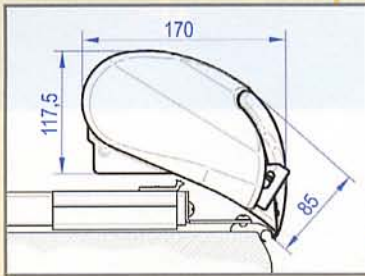

The 6802 awning fabric has a velcro strip to allow a more windproof installation of the Safari-Room 6802. (see page 22)