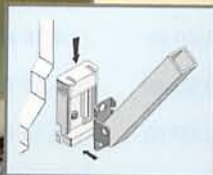

OMNISTOR•6002

Motor 12 Volt

For every roof type!

The Omnistor 6002 is an awning with retractable arms that can easily be mounted on the roof of a caravan or a camper.

Operation: The awning is very easy to operate. The advantages are the built-in end stroke that ensures that the fabric cannot be rolled up incorrectly and the well-known Quick Lock System for easy adjustment of the support arms.

Construction: The retractable arms have twin cables for increased fabric tension. Automatic locking of the front profile prevents the awning from opening whilst driving.

Comfort: Two clips are supplied as standard for storing the hand crank. Also supplied as standard are items for the installation of a Safari-Room by means of clips.