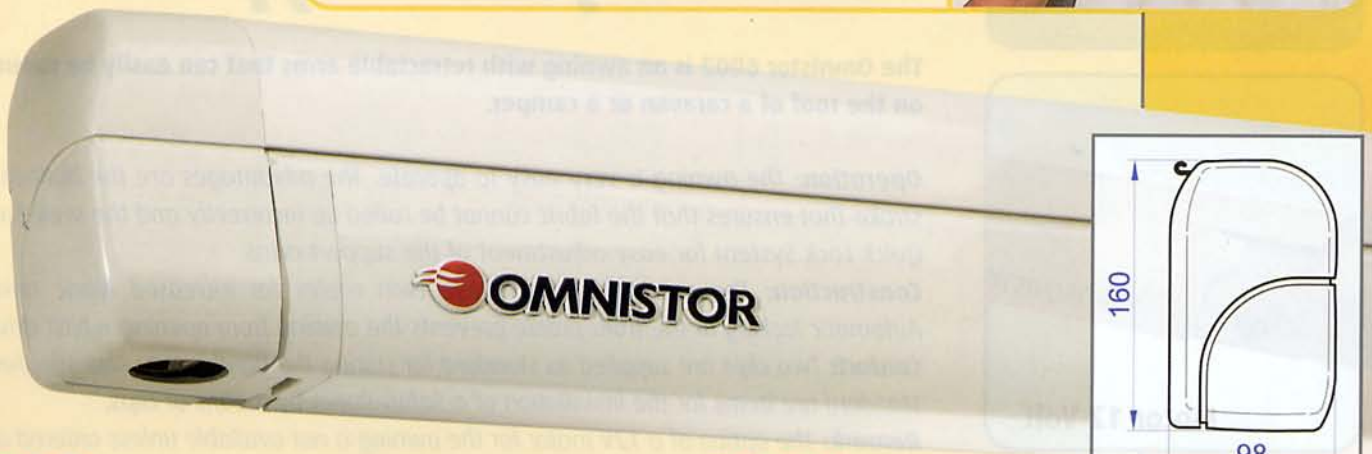

5500

The Omnistor 5500 is available in lengths till 6m.

The Omnistor 5500 is supplied as standard with accessories for possible installation of a Safari-Room with clips and anti-slip (see page 20).

5800

The Omnistor 5800 is the only awning for wall installation that has a 2,75m projection!

The 5800 awning fabric has velcro strips in order to guarantee a more windproof installation of the Safari-Room 5800 (see page 22).

www.motorcaravanning.co.uk

5500

art.nr.	LENGTH	WITH MOTOR	PROJECTION	WEIGHT
15*400**	4,00 m	4,16 m	2,50 m	35,5 kg
15*450**	4,50 m	4,66 m	2,50 m	39 kg
15*500**	5,00 m	5,16 m	2,50 m	45,5 kg
15*550**	5,50 m	5,66 m	2,50 m	48 kg
15*600**	6,00 m	6,16 m	2,50 m	52 kg

5800

art.nr.	LENGTH	WITH MOTOR	PROJECTION	WEIGHT
15*302**	3,00 m	3,16 m	2,50 m	28 kg
15*352**	3,50 m	3,66 m	2,50 m	31,5 kg
15*402**	4,00 m	4,16 m	2,75 m	36,5 kg
15*452**	4,50 m	4,66 m	2,75 m	40 kg
15*502**	5,00 m	5,16 m	2,75 m	46,5 kg