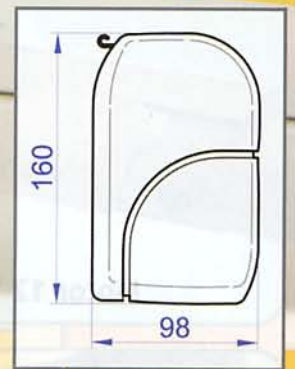

5500

The Omnistor 5500 is available in lengths till 6m.

The Omnistor 5500 is supplied as standard with accessories for possible installation of a Safari-Room with clips and anti-slip (see page 20).

5800

The Omnistor 5800 is the only awning for wall installation that has a 2,75m projection!

The 5800 awning fabric has velcro strips in order to guarantee a more windproof installation of the Safari-Room 5800 (see page 22).

www.motorcaravanning.co.uk

5500

art.nr.	LENGTH	WITH MOTOR	PROJECTION	WEIGHT
15*400**	4,00 m	4,16 m	2,50 m	35,5 kg
15*450**	4,50 m	4,66 m	2,50 m	39 kg
15*500**	5,00 m	5,16 m	2,50 m	45,5 kg
15*550**	5,50 m	5,66 m	2,50 m	48 kg
15*600**	6,00 m	6,16 m	2,50 m	52 kg

5800

art.nr.	LENGTH	WITH MOTOR	PROJECTION	WEIGHT
15*302**	3,00 m	3,16 m	2,50 m	28 kg
15*352**	3,50 m	3,66 m	2,50 m	31,5 kg
15*402**	4,00 m	4,16 m	2,75 m	36,5 kg
15*452**	4,50 m	4,66 m	2,75 m	40 kg
15*502**	5,00 m	5,16 m	2,75 m	46,5 kg