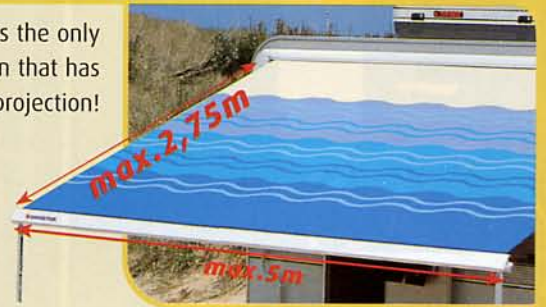

5500

The Omnistor 5500 is available in lengths till 6m.

The Omnistor 5500 is supplied as standard with accessories for possible installation of a Safari-Room with clips and anti-slip (see page 20).

5800

The Omnistor 5800 is the only awning for wall installation that has a 2,75m projection!

The 5800 awning fabric has velcro strips in order to guarantee a more windproof installation of the Safari-Room 5800 (see page 22).

www.motorcaravanning.co.uk

5500

art.nr.	LENGTH	WITH MOTOR	PROJECTION	WEIGHT
15*400**	4,00 m	4,16 m	2,50 m	35,5 kg
15*450**	4,50 m	4,66 m	2,50 m	39 kg
15*500**	5,00 m	5,16 m	2,50 m	45,5 kg
15*550**	5,50 m	5,66 m	2,50 m	48 kg
15*600**	6,00 m	6,16 m	2,50 m	52 kg

5800

art.nr.	LENGTH	WITH MOTOR	PROJECTION	WEIGHT
15*302**	3,00 m	3,16 m	2,50 m	28 kg
15*352**	3,50 m	3,66 m	2,50 m	31,5 kg
15*402**	4,00 m	4,16 m	2,75 m	36,5 kg
15*452**	4,50 m	4,66 m	2,75 m	40 kg
15*502**	5,00 m	5,16 m	2,75 m	46,5 kg