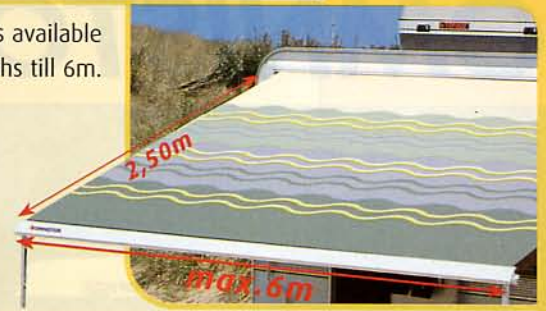

5500

The Omnistor 5500 is available in lengths till 6m.

The Omnistor 5500 is supplied as standard with accessories for possible installation of a Safari-Room with clips and anti-slip (see page 20).

5800

The Omnistor 5800 is the only awning for wall installation that has a 2,75m projection!

The 5800 awning fabric has velcro strips in order to guarantee a more windproof installation of the Safari-Room 5800 (see page 22).

www.motorcaravanning.co.uk

5500

art.nr.	LENGTH	WITH MOTOR	PROJECTION	WEIGHT
15*400**	4,00 m	4,16 m	2,50 m	35,5 kg
15*450**	4,50 m	4,66 m	2,50 m	39 kg
15*500**	5,00 m	5,16 m	2,50 m	45,5 kg
15*550**	5,50 m	5,66 m	2,50 m	48 kg
15*600**	6,00 m	6,16 m	2,50 m	52 kg

5800

art.nr.	LENGTH	WITH MOTOR	PROJECTION	WEIGHT
15*302**	3,00 m	3,16 m	2,50 m	28 kg
15*352**	3,50 m	3,66 m	2,50 m	31,5 kg
15*402**	4,00 m	4,16 m	2,75 m	36,5 kg
15*452**	4,50 m	4,66 m	2,75 m	40 kg
15*502**	5,00 m	5,16 m	2,75 m	46,5 kg