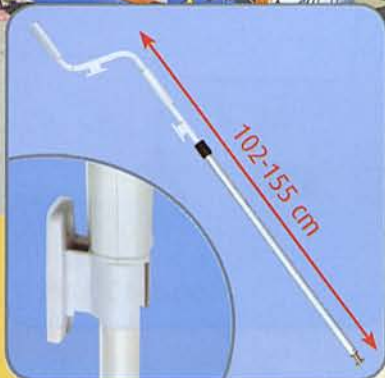

OMNISTOR•5500 & 5800

Extra long or extra wide

Both the Omnistor 5500 and 5800 have a new finish with a flat front profile. The Omnistor 5500 is available up till 6m length and fits perfectly to larger vehicles. The Omnistor 5800 has a 2,75m projection from lengths upwards of 4m. For lengths of 3,00m and 3,50m the projection is 2,50m. The installation is carried out in exactly the same way as the Omnistor 5002.

Construction: The retractable arms have twin cables for maximum fabric tension. The double security lock on both sides of the awning avoids the opening of the awning whilst travelling.

Comfort: Two clips for storing the hand crank are supplied as standard. The 5500 can be extended with a Safari-Room, the 5800 with a Safari-Room 5800 (see next page). The support arms can be installed to the vehicle wall by using the mounting brackets supplied or to the ground.