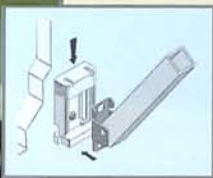

OMNISTOR•5500 & 5800

Extra long or extra wide

Both the Omnistor 5500 and 5800 have a new finish with a flat front profile. The Omnistor 5500 is available up till 6m length and fits perfectly to larger vehicles. The Omnistor 5800 has a 2,75m projection from lengths upwards of 4m. For lengths of 3,00m and 3,50m the projection is 2,50m. The installation is carried out in exactly the same way as the Omnistor 5002.

Operation: The operation is extremely easy. The advantages are the built-in end stroke that ensures it is impossible to roll up the fabric in the wrong way and the well-known Quick Lock System for easy adjustment of the support arms.

Construction: The retractable arms have twin cables for maximum fabric tension. The double security lock on both sides of the awning avoids the opening of the awning whilst travelling.

Comfort: Two clips for storing the hand crank are supplied as standard. The 5500 can be extended with a Safari-Room, the 5800 with a Safari-Room 5800 (see next page). The support arms can be installed to the vehicle wall by using the mounting brackets supplied or to the ground.