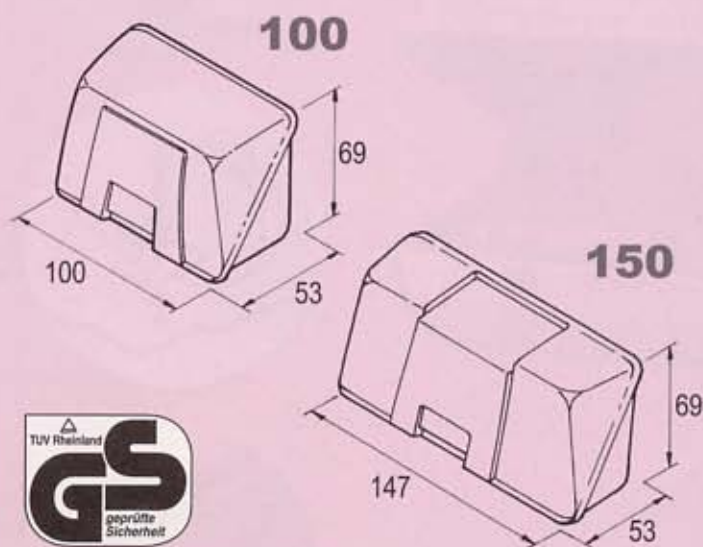

CARRY ALL • BOX

Very solid ABS+

Loading at ideal height

Installation *with* or *without* bike rack

The Carry-All boxes are big volume luggage boxes that are very user-friendly because of their mounting height.

- **Installation** The Carry-All Box can be mounted to any bike rack. An optional special carrier frame is separately available. This frame is fixed to the vehicle wall (1).
- **Comfort** The box is mounted at a very convenient and accessible height ensuring ease of packing and use. Protection net supplied as standard with both types, for the best protection of your luggage (2).
- **Extra** On top of the Carry-All Box 150 a carrier frame for 3 to 4 pairs of skis can be installed (3). The fixation is done on top of the box. **art.nr. 18050300**
- **Remark** **When installing on bike rack:** Maximum loading capacity = max.loading capacity of bike rack minus weight of box!

art. nr.	TYPE	VOLUME	WEIGHT	COLOUR
18051200	100	300 l	18 kg	white
18051300	150	450 l	22 kg	white