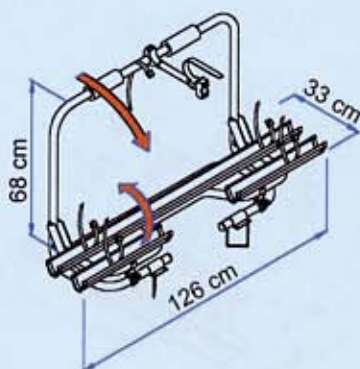

OMNI•BIKE plus CARAVAN SPECIAL

Carrier for 2 bikes for installation onto the A-frame of a caravan. Fits the new Al-Ko A-frame. Due to the hinge system the bike holder and bikes remain in place when opening the loading space! For improved stability the Omni-Bike plus caravan special has two locking profiles which absorb shocks whilst driving.

6,2kg
art.nr. 18521800
maximum capacity: 50kg