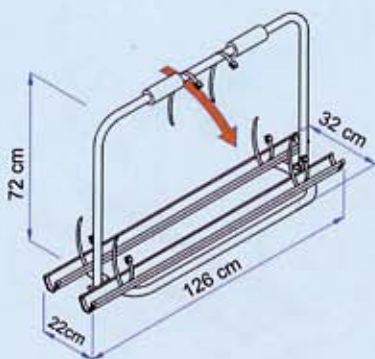

OMNI•BIKE CARAVAN

For installation on the A-frame. Fits also to the Alko A-frame. The bike rack remains in place when opening the loading space, the bikes have to be removed. Suitable for two bikes.

4,7kg
art.nr. 18520300
maximum capacity: 50kg