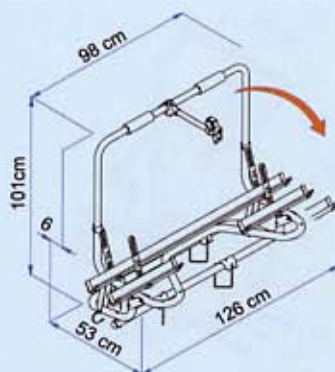

Special bike carrier models

OMNI•BIKE plus CARAVAN COMFORT

The Omni-Bike plus caravan comfort fits the short A frames such as e.g. Hobby Caravan. Thanks to the hinge system, both carrier and bikes stay on the rails when opening (partly) the load compartment.

Can be extended to 3 bikes (set: art.nr 18050000).

9,2kg
art.nr. 18523400
maximum capacity: 50kg