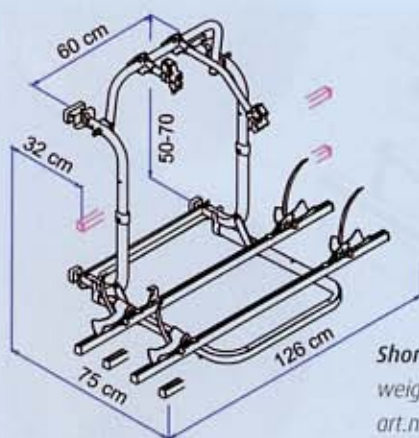

Regular version
 weight 8kg
 art.nr. 18721000
 maximum capacity 60kg

Short version
 weight 7,5kg
 art.nr. 18721100
 maximum capacity 60kg