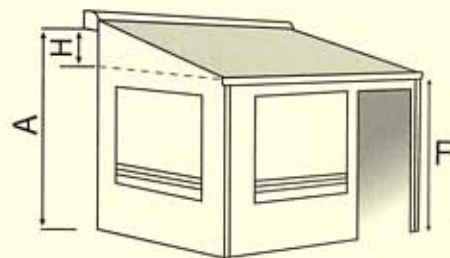

Complete Safari-Residence

The new Safari-Residence is available in all sizes for following Omnistor awnings:

- Omnistor 5000
- Omnistor 5002
- Omnistor 5500 & 5800

Available in mounting heights of **medium, large, extra large and x-extra large.**

Mounting height = between bottom of housing and ground

Colours: 03 - 04 - 18 - 20 - 21 - 22 - 27 (see page 8 & 9)

Optional sets of curtains are available **in blue or grey.**

*Tip: use a **curved tension rafter** in case of rain.
It keeps the fabric tight and avoids accumulation of water.
For awnings with a 3,50m length or more. See page 29.*

A (mounting height)	H	F
Medium (2,30m-2,45m)	±40cm	1,85m
Large (2,45m-2,60m)	±60cm	1,85m
X-Large (2,60m-2,75m)	±60cm	2,05m
XX-Large (2,75m-2,90m)	±80cm	2,05m

Remark: A Safari-Residence is supplied with a fixed slope. When the slope is different from this grid, please indicate this when ordering.