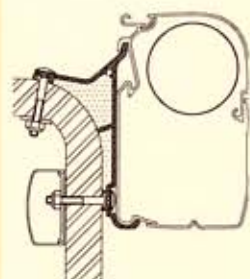

● Eura Mobil

on length 50 (\*\*\*\*) 07  
(3m-3,50m-4m-4,50m-5m)

● Le Voyageur

on length 50 (\*\*\*\*) 01  
(3m-3,50m-4m)

● Hymer SX

50 5101 \*\*  
(4m-4,50m-5,00m-5,50m)

● Hymer E&S Klasse

from 1995  
set 50 0000 50  
on length 50 (\*\*\*\*) 02  
ON DEMAND  
(3m up to 6m)

● Hymer S

till 1994  
set 50 0000 02  
50(\*\*\*\*)00 (3m-3,50m-4m)  
ON DEMAND

● Hymer Van / B2

on length 50 (\*\*\*\*) 04  
(3m up to 6m)

● Exsis • Hymercamp

on length 50 (\*\*\*\*) 05  
(3m up to 5,50m)