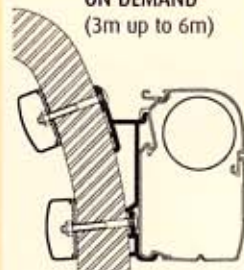

● Eura Mobil

on length 50 (\*\*\*\*) 07  
(3m-3,50m-4m-4,50m-5m)

● Le Voyageur

on length 50 (\*\*\*\*) 01  
(3m-3,50m-4m)

● Hymer SX

50 5101 \*\*  
(4m-4,50m-5,00m-5,50m)

● Hymer E&S Klasse

from 1995  
set 50 0000 50  
on length 50 (\*\*\*\*) 02  
ON DEMAND  
(3m up to 6m)

● Hymer S

till 1994  
set 50 0000 02  
50(\*\*\*\*)00 (3m-3,50m-4m)  
ON DEMAND

● Hymer Van / B2

on length 50 (\*\*\*\*) 04  
(3m up to 6m)

● Exsis • Hymercamp

on length 50 (\*\*\*\*) 05  
(3m up to 5,50m)