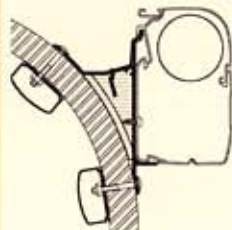

● Eura Mobil

on length 50 (\*\*\*\*) 07  
(3m-3,50m-4m-4,50m-5m)

● Le Voyageur

on length 50 (\*\*\*\*) 01  
(3m-3,50m-4m)

● Hymer SX

50 5101 \*\*  
(4m-4,50m-5,00m-5,50m)

● Hymer E&S Klasse

from 1995  
set 50 0000 50  
on length 50 (\*\*\*\*) 02  
ON DEMAND  
(3m up to 6m)

● Hymer S

till 1994  
set 50 0000 02  
50(\*\*\*\*)00 (3m-3,50m-4m)  
ON DEMAND

● Hymer Van / B2

on length 50 (\*\*\*\*) 04  
(3m up to 6m)

● Exsis • Hymercamp

on length 50 (\*\*\*\*) 05  
(3m up to 5,50m)