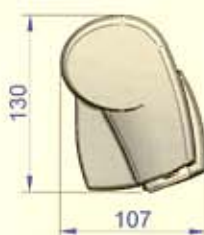

- **Operation** The 5102 has an ultra rapid gear that is operated with a hand crank of 90 cm (1). The end stroke system avoids rewinding the fabric in the wrong way and the height of the support arms can be easily adjusted with the Quick Lock system.
- **Installation** With the help of the two **supplied adapters**, it is possible to install the awning onto the roof rail that is standard on the T5 Multivan (2). **Please note:** This rail is optional on the Transporter. For further information, please contact your Volkswagen dealer.
- **Remark!** Installation with other adapters is not possible. The 5102 is not suitable for the VW California. Special awning for VW California: available exclusively from your VW dealer!
Installation on **right hand drive** vehicle **not possible!**
- **Special** The aluminium awning box is light grey (RAL 9006) powder coated.

art. nr.	LENGTH	PROJECTION	WEIGHT
44026204	2,60 m	2,00 m	19,8 kg

colour code 04