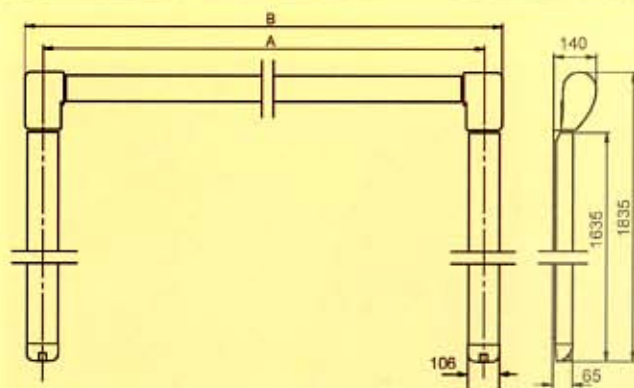

# OMNISTOR•9005 *by Carefree*

For residential caravan

No support arms located on the ground

Very sturdy

With 12Volt motor

The Omnistor 9005 is a very modern, sturdy and easy-to-use awning with integrated 12V motor that is suitable for class-A motorhomes or residential vehicles.

- **Operation** You can adjust the angle of inclination of both arms separately over six different positions. With this feature you can achieve the perfect shade area (2).
- **Construction** Two rigid pitch arms deploy a stable, truss-like, overhead support and keep the awning stable in breezy conditions. Gas struts on both arms assure a tight fabric.  
The 12V motor is built into the side cap of the front profile (1).
- **Comfort** There's no need to level the awning before you roll it up again. The Omnistor 9005 will self-level for you and it will roll back out to your last setting!

art.nr.	LENGTH	A/B (mm)	WEIGHT
090400**	4,00 m	3983/4089	39,50 kg
090465**	4,65 m	4633/4739	42,10 kg
090500**	5,00 m	4983/5089	43,50 kg
090550**	5,50 m	5483/5589	49,20 kg
090600**	6,00 m	5983/6089	51,90 kg
090630**	6,30 m	6283/6389	53,60 kg