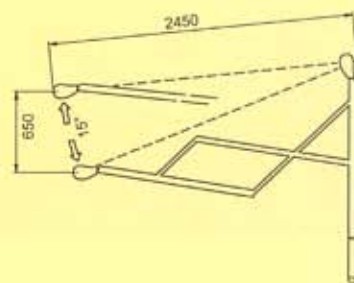

- **Operation** You can adjust the angle of inclination of both arms separately over six different positions. With this feature you can achieve the perfect shade area (2).
- **Construction** Two rigid pitch arms deploy a stable, truss-like, overhead support and keep the awning stable in breezy conditions. Gas struts on both arms assure a tight fabric.  
The 12V motor is built into the side cap of the front profile (1).
- **Comfort** There's no need to level the awning before you roll it up again. The Omnistor 9005 will self-level for you and it will roll back out to your last setting!

art.nr.	LENGTH	A/B (mm)	WEIGHT
090400**	4,00 m	3983/4089	39,50 kg
090465**	4,65 m	4633/4739	42,10 kg
090500**	5,00 m	4983/5089	43,50 kg
090550**	5,50 m	5483/5589	49,20 kg
090600**	6,00 m	5983/6089	51,90 kg
090630**	6,30 m	6283/6389	53,60 kg