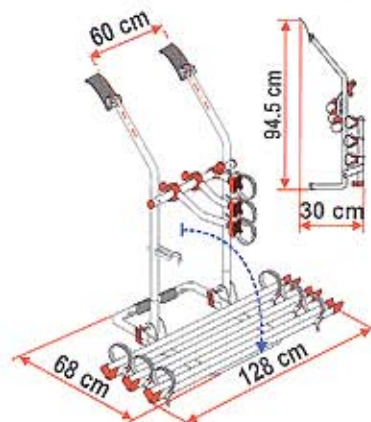

VW T3 (T25)

After 1980

Standard delivered with: 2 Rail Quick 128 Red, 1 Bike-Block Pro 1 and 3 Red, 1 Rack Holder. 02093C01-

VW T2

Before 1980

Standard delivered with: 2 Rail Quick C 128 Red, 1 Bike-Block Pro 1 and 2 Red, 1 Rack Holder. 02093-63-