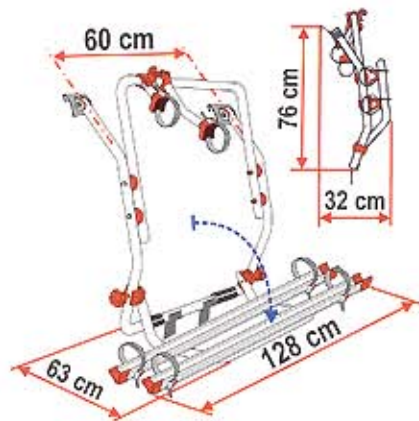

VW T3 (T25)

After 1980

Standard delivered with: 2 Rail Quick 128 Red, 1 Bike-Block Pro 1 and 3 Red, 1 Rack Holder. 02093C01-

VW T2

Before 1980

Standard delivered with: 2 Rail Quick C 128 Red, 1 Bike-Block Pro 1 and 2 Red, 1 Rack Holder. 02093-63-