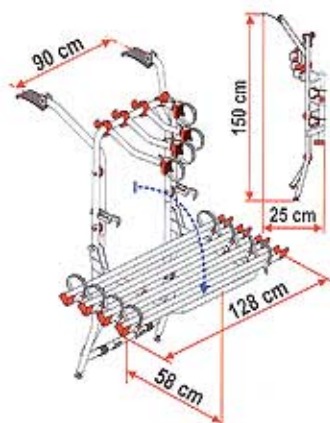

VW T5

The CB VW T5 can be installed on the following vehicles:
VW California, VW Transporter, VW Multivan

After 07/2003

Bike carrier specially made for Volkswagen T5 with single rear door. Easy installation with the standard delivered brackets, without drilling the vehicle.
Standard delivered with:
2 Rails Quick 128 Red, 1 Bike-Block Pro 1 and 3 Red,
1 Rack Holder.
Optional: Rail Quick 128 Red, Bike-Block Pro 2 and 4 Red for the third and fourth bike.
02093-71-

VW T4

The CB VW T5 can be installed on the following vehicles:
VW California, VW Coach, VW Caravelle, VW Multivan

After 1991

Bike carrier specially made for Volkswagen T4 with single rear door. Easy installation with the standard delivered brackets, without drilling the vehicle.
Standard delivered with:
2 Rail Quick 128 Red, 1 Bike-Block Pro 1 and 3 Red,
1 Rack Holder.
Optional:
Rail Quick 128 Red, Bike-Block Pro 2 and 4 Red for the third and fourth bike.
02093H01-

Easy installation with brackets, without drilling the vehicle

VW

VW T4 D

Bike carrier specially made for Volkswagen T4 D with double rear door. Easy installation with the standard delivered brackets, without drilling the vehicle. Standard delivered with: 2 Rail Quick C 128 Red, 1 Bike-Block Pro 1 and 2 Red, 1 Rack Holder. 02093T01-

VW T3 (T25)

After 1980

Standard delivered with: 2 Rail Quick 128 Red, 1 Bike-Block Pro 1 and 3 Red, 1 Rack Holder. 02093C01-

VW T2

Before 1980

Standard delivered with: 2 Rail Quick C 128 Red, 1 Bike-Block Pro 1 and 2 Red, 1 Rack Holder. 02093-63-