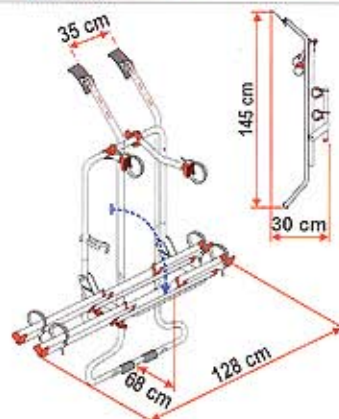

VW T4

The CB VW T5 can be installed on the following vehicles:
VW California, VW Coach, VW Caravelle, VW Multivan

After 1991

Bike carrier specially made for Volkswagen T4 with single rear door. Easy installation with the standard delivered brackets, without drilling the vehicle.
Standard delivered with:
2 Rail Quick 128 Red, 1 Bike-Block Pro 1 and 3 Red,
1 Rack Holder.
Optional:
Rail Quick 128 Red, Bike-Block Pro 2 and 4 Red for the third and fourth bike.
02093H01-

Easy installation with brackets, without drilling the vehicle

VW

VW T4 D

Bike carrier specially made for Volkswagen T4 D with double rear door. Easy installation with the standard delivered brackets, without drilling the vehicle. Standard delivered with: 2 Rail Quick C 128 Red, 1 Bike-Block Pro 1 and 2 Red, 1 Rack Holder. 02093T01-