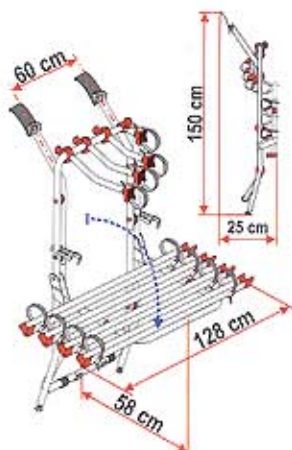

VW T5

The CB VW T5 can be installed on the following vehicles:
VW California, VW Transporter, VW Multivan

After 07/2003

Bike carrier specially made for Volkswagen T5 with single rear door. Easy installation with the standard delivered brackets, without drilling the vehicle.
Standard delivered with:
2 Rails Quick 128 Red, 1 Bike-Block Pro 1 and 3 Red,
1 Rack Holder.
Optional: Rail Quick 128 Red, Bike-Block Pro 2 and 4 Red for the third and fourth bike.
02093-71-

VW T4

The CB VW T5 can be installed on the following vehicles:
VW California, VW Coach, VW Caravelle, VW Multivan

After 1991

Bike carrier specially made for Volkswagen T4 with single rear door. Easy installation with the standard delivered brackets, without drilling the vehicle.
Standard delivered with:
2 Rail Quick 128 Red, 1 Bike-Block Pro 1 and 3 Red,
1 Rack Holder.
Optional:
Rail Quick 128 Red, Bike-Block Pro 2 and 4 Red for the third and fourth bike.
02093H01-

Easy installation with brackets, without drilling the vehicle

VW

VW T4 D

Bike carrier specially made for Volkswagen T4 D with double rear door. Easy installation with the standard delivered brackets, without drilling the vehicle. Standard delivered with: 2 Rail Quick C 128 Red, 1 Bike-Block Pro 1 and 2 Red, 1 Rack Holder. 02093T01-

VW T3 (T25)

After 1980

Standard delivered with: 2 Rail Quick 128 Red, 1 Bike-Block Pro 1 and 3 Red, 1 Rack Holder. 02093C01-

VW T2

Before 1980

Standard delivered with: 2 Rail Quick C 128 Red, 1 Bike-Block Pro 1 and 2 Red, 1 Rack Holder. 02093-63-