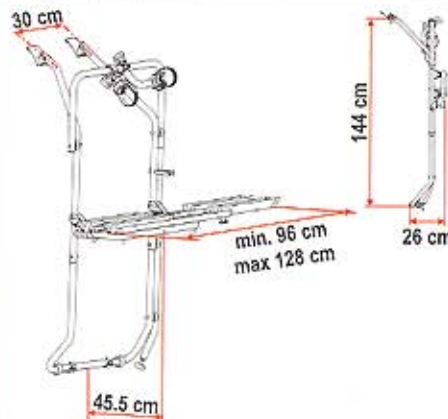

VW T5 D

Bike carrier specially made for Volkswagen T5 D with double rear door. Easy installation with the standard delivered brackets, without drilling the vehicle. Standard delivered with: 2 Rail Quick C 128 Red, 1 Bike-Block Pro 1 and 2 Red, 1 Rack Holder. 02093-79-