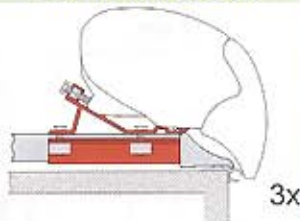

KIT FIXING-BAR

3x

3 pcs. 20cm brackets
KIT
98655-384