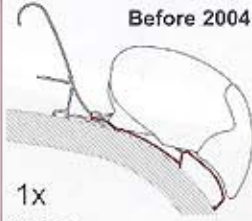

LAIKA KREOS

Before 2004

1x

370cm -
98655-358
400cm -
98655-731