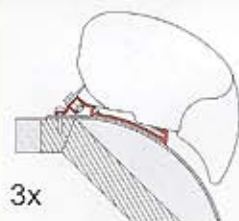

KIT FIXING-BAR

3x

3 pcs. 20cm brackets
KIT
98655-384

KIT DUCATO - JUMPER - BOXER

After 1994

2x

LOW PROFILE
2 pcs. 20cm brackets
KIT
98655-693

KIT DUCATO - JUMPER - BOXER

After 1994

2x

HIGH PROFILE
2 pcs. 20cm brackets
KIT
98655-373

KIT IVECO DAILY H3

NEW!

3x

Only for H3 model
3 pcs. 15cm brackets
KIT
98655-704

KIT LAIKA KREOS 05