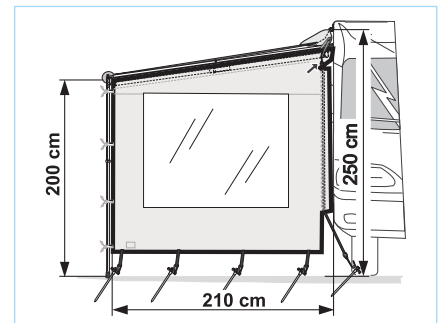

Side W Caravanstore