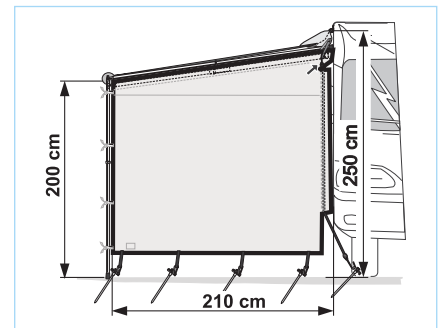

Side W Pro Caravanstore

Model	Item No.
Side W PRO Caravanstore	97961-03-

The Side panel can be installed on either side of the awning

SIDE Caravanstore - F35 PRO

Convenient side panel made of anti-rot vinyl, washable fabric with UV protection. Simple to install using the telescopic rafter, elastic hooks and pegs provided. Available in two versions: Side W with one large full light Crystal window, Side Caravanstore without window.