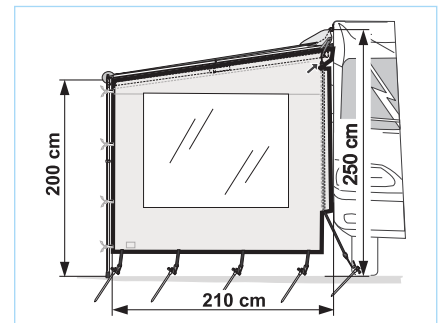

Side W Caravanstore