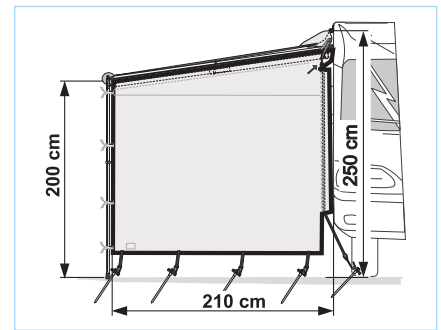

Side W Pro Caravanstore

Model	Item No.
Side W PRO Caravanstore	97961-03-

The Side panel can be installed on either side of the awning

SIDE Caravanstore - F35 PRO

Convenient side panel made of anti-rot vinyl, washable fabric with UV protection. Simple to install using the telescopic rafter, elastic hooks and pegs provided. Available in two versions: Side W with one large full light Crystal window, Side Caravanstore without window.