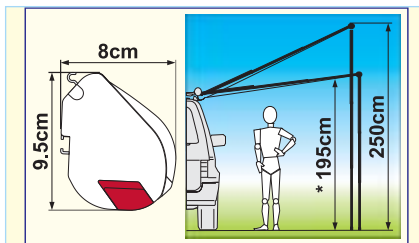

The installation and the removal of the roof-rack is very quick thanks to the optional mounting kit without drilling.

F35 PRO

	Description	Length	Extension	Net weight
05235-01(X)	F35 Pro 180	180 cm	180 cm	6.0 kg
05235A01(X)	F35 Pro 220	220 cm	225 cm	8.5 kg
05235B01(X)	F35 Pro 250	250 cm	225 cm	9.0 kg
05235C01(X)	F35 Pro 270	270 cm	225 cm	10 kg
05235D01(X)	F35 Pro 300	300 cm	225 cm	10.5 kg