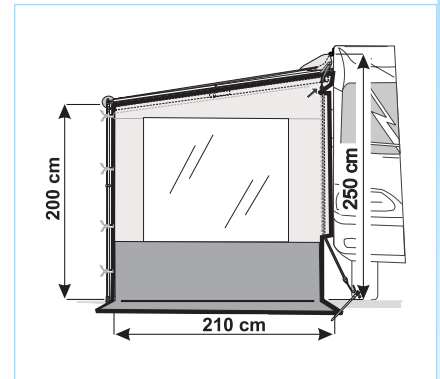

SIDE W PRO Caravanstore - F35 PRO

Convenient side panel with one large full light Crystal window and with grey vinyl extension to the floor. Made of rot-proof vinyl, washable fabric with UV protection. Simple to install using the telescopic rafter, elastic hooks and pegs provided.

Side W Pro Caravanstore

Model	Item No.
Side W PRO Caravanstore	97961-03-

The Side panel can be installed on either side of the awning