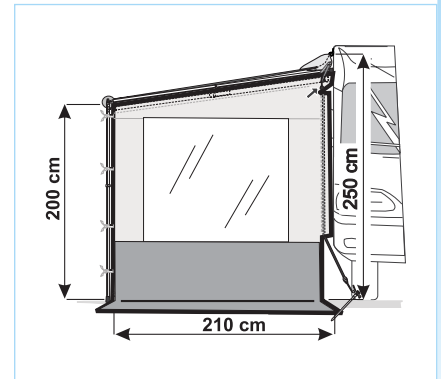

SIDE W PRO Caravanstore - F35 PRO

Convenient side panel with one large full light Crystal window and with grey vinyl extension to the floor. Made of rot-proof vinyl, washable fabric with UV protection. Simple to install using the telescopic rafter, elastic hooks and pegs provided.

Side W Pro Caravanstore

Model	Item No.
Side W PRO Caravanstore	97961-03-

The Side panel can be installed on either side of the awning