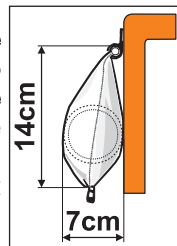

The exclusive system allows the roller to roll-up in both ways (photo B).

Caravanstore takes up little space when closed inside its waterproof bag: its bag height is just 14cm.

**The original bag awning is produced only by Fiamma!
It is impossible to loose pieces: few pieces, less weight**

Item No.	Awning length	Extension	Canopy length	Weight
05540-01(X)	190 cm	180 cm	162 cm	5.4 kg
05540A01(X)	225 cm	225 cm	202 cm	7.1 kg
05540B01(X)	255 cm	225 cm	232 cm	7.6 kg
05540C01(X)	280 cm	225 cm	254 cm	7.8 kg
05540D01(X)	310 cm	225 cm	284 cm	8.3 kg
05540E01(X)	360 cm	225 cm	334 cm	9.5 kg
05540F01(X)	410 cm*	225 cm	384 cm	10.1 kg
05540G01(X)	440 cm**	225 cm	414 cm	10.7 kg