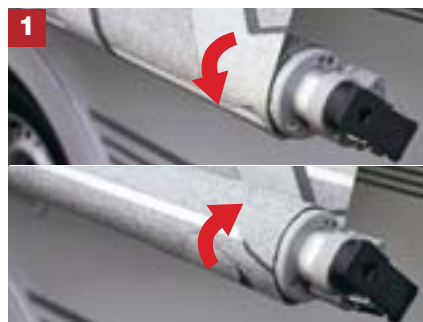

The roller can be rolled-up in both ways