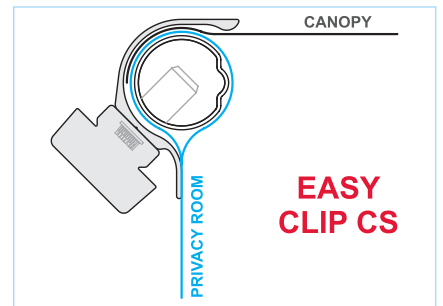

Convenient self-lubricating zippers

Solid and light Easy Clip Cs

Your Privacy ready in a matter of seconds

EASY CLIP CS

Exclusive to FIAMMA

With the Easy Clip CS the side panels of the privacy room are quickly and easily joined with the fabric of the awning. Sturdy but light weight it allows an easy mounting of your awning. This new patented system uses the sandwich technology and is made of anodized aluminium. It is delivered with two vertical rafters that are fixed between the side walls and the vehicle wall. When closed the set of tent pegs takes up only 120 cm. Easy Clip is standard delivered with Privacy room CS; it is however possible to buy it separately.

The Clip System weights less: easier to install and carry.

Choose your model:

PRIVACY ROOM 	Awning length A	Height from ground B	Extension C	Weight
05258-10-	255 cm	240 - 260	225 cm	23 kg
05258-11-	280 cm	240 - 260	225 cm	23.3 kg
05258-12-	310 cm	240 - 260	225 cm	23.5 kg
05258-13-	360 cm *	240 - 260	225 cm	24 kg
05258-14-	410 cm *	240 - 260	225 cm	24.5 kg
05258-15-	440 cm *	240 - 260	225 cm	25 kg