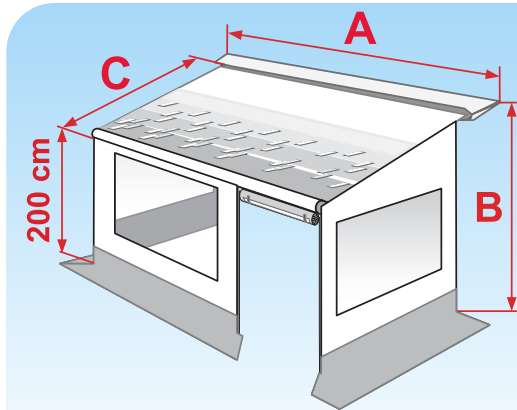

Convenient self-lubricating zippers

Solid and light Easy Clip Cs

Your Privacy ready in a matter of seconds

EASY CLIP CS

Exclusive to FIAMMA

With the Easy Clip CS the side panels of the privacy room are quickly and easily joined with the fabric of the awning. Sturdy but light weight it allows an easy mounting of your awning. This new patented system uses the sandwich technology and is made of anodized aluminium. It is delivered with two vertical rafters that are fixed between the side walls and the vehicle wall. When closed the set of tent pegs takes up only 120 cm. Easy Clip is standard delivered with Privacy room CS; it is however possible to buy it separately.