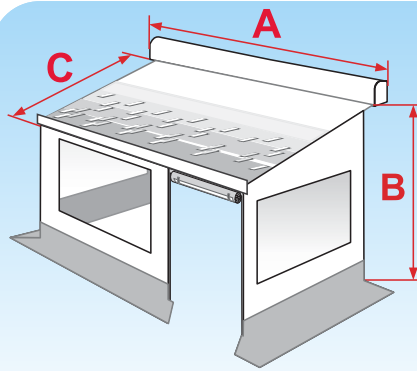

B **VAN** - 180-220 cm
MEDIUM - 225-250 cm
LARGE - 251-280 cm

The complete range of Enclosures for your Motorhome

German Utility Models:
202 12 998.5 - 20 2005 008 237.6

PRIVACY ROOM	Item-No.	Awning length A	Height from ground B	Extension C	Weight
F45 Ti					
VAN					
250 Van	05920-02-	250 cm	180-220 cm	200 cm	27.0 kg
260 VWT5 Van	05920-18-	260 cm	180-220 cm	200 cm	27.1 kg
300 Van	05920-03-	300 cm	180-220 cm	250 cm	27.4 kg
MEDIUM					
300 Medium	05920-04-	300 cm	225-250 cm	250 cm	27.8 kg
350 Medium	05920-05-	350 cm	225-250 cm	250 cm	28.3 kg
400 Medium	05920-06-	400 cm	225-250 cm	250 cm	28.8 kg
450 Medium	05920-07-	450 cm *	225-250 cm	250 cm	29.3 kg
LARGE					
300 Large	05920-08-	300 cm	251-280 cm	250 cm	28.1 kg
350 Large	05920-09-	350 cm	251-280 cm	250 cm	28.6 kg
400 Large	05920-10-	400 cm	251-280 cm	250 cm	29.1 kg
450 Large	05920-11-	450 cm *	251-280 cm	250 cm	29.6 kg
500 Large	05920-12-	500 cm *	251-280 cm	250 cm	30.1 kg
550 Large	05920-13-	550 cm *	251-280 cm	250 cm	30.6 kg

* 1 Door Pole, frontal vertical telescopic pole standard delivered.

The Privacy Room fit the following models:

F50 Pro, F55 Pro, *F45 Plus, *F45 Plus L, F45i, F45i L, F1, F1 L.

F45 Plus and F45 Plus L: for both models it is necessary to shorten the Clip-System by carefully following the instructions. Shorten side panels by just rolling-up the sponge.

PRIVACY ROOM	Item-No.	Awning length A	Height from ground B	Extension C	Weight
F65					
290 Ducato (<06/06)	05925-01-	290 cm	245 cm	200 cm	26,0 kg
320 Ducato (>06/06)	05925-02-	320 cm	245 cm	250 cm	26,6 kg
340 Ducato (<06/06)	05925-03-	340 cm	245 cm	250 cm	27,2 kg
370 Ducato (>06/06)	05925-04-	370 cm	245 cm	250 cm	27,8 kg
400 Kreos 05	05925-06-	400 cm	285 cm	250 cm	28,8 kg