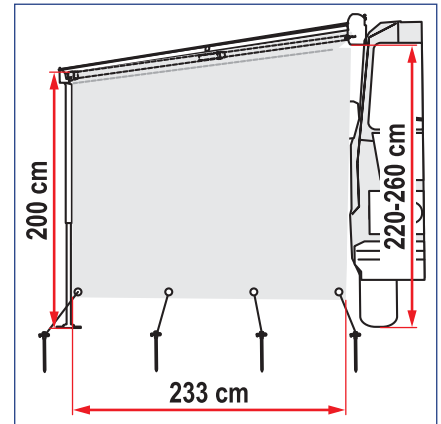

Sun View Side F45

Model	Item No.
Sun View Side F45	97961-05-