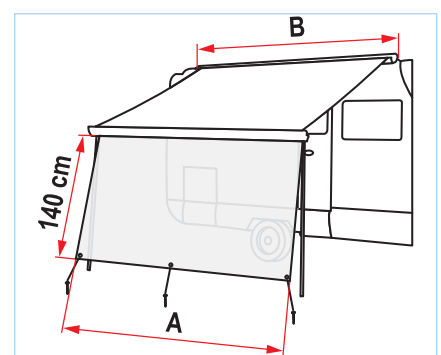

Model	A: Blocker Pro length	B: awning length	Item No.
Blocker Pro 250	± 235 cm	250 cm	97960-02-
Blocker Pro 300	± 285 cm	300 cm	97960-06-
Blocker Pro 350	± 335 cm	350 cm	97960-08-
Blocker Pro 400	± 385 cm	400 cm	97960-10-

BLOCKER F45

Convenient front panel to protect you from sun light and rain and to give you more privacy. 140 cm high. Easy to install by using provided pegs. Suitable also for other awning brands.

Model	A: Blocker length	B: awning length	Item No.
Blocker 300	± 285 cm	300cm	97960-20-
Blocker 350	± 335 cm	350cm	97960-22-
Blocker 400	± 385 cm	400cm	97960-24-

Model	A: Sun View length	B: awning length	Item No.
Sun View 300	± 280 cm	300 cm	97952-045
Sun View 350	± 330 cm	350 cm	97952-050
Sun View 400	± 390 cm	400 cm	97952-052

The Side panel can be installed on both sides of the awning