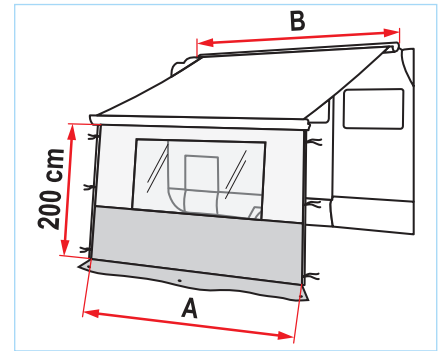

Model	A: Blocker Pro length	B: awning length	Item No.
Blocker Pro 250	± 235 cm	250 cm	97960-02-
Blocker Pro 300	± 285 cm	300 cm	97960-06-
Blocker Pro 350	± 335 cm	350 cm	97960-08-
Blocker Pro 400	± 385 cm	400 cm	97960-10-