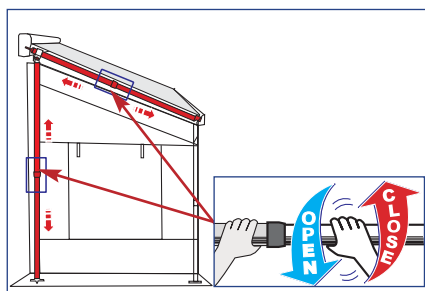

### Quick installation!

The two side windows can be rolled up and are delivered with mosquito net. The window can be closed completely and sealed thanks to the two side zips and the Velcro on the lower part.

### Caravanstore Support Leg

Reinforced legs developed to be fixed to the frontal tube of the Caravanstore to increase resistance. Standard delivered with Caravanstore Zip 360, 410 and 440. See page 46.

**The caravanstore with Privacy can be mounted very quickly. Few pieces, less weight**

German Patent 197 26 712

The side panels are joined to the awning fabric with two special sturdy YKK zips.

CARAVANSTORE ZIP	Awning length A	Height from ground B	Extension C	Canopy length	Shade surface	Net Weight
05715B01(X)	255 cm	240-260 cm	225 cm	232 cm	5.1 m <sup>2</sup>	22.4 Kg
05715C01(X)	280 cm	240-260 cm	225 cm	254 cm	5.6 m <sup>2</sup>	24.2 Kg
05715D01(X)	310 cm	240-260 cm	225 cm	284 cm	6.3 m <sup>2</sup>	26.1 Kg
05715E01(X)	360* cm	240-260 cm	225 cm	334 cm	7.4 m <sup>2</sup>	28.8 Kg
05715F01(X)	410* cm	240-260 cm	225 cm	384 cm	8.5 m <sup>2</sup>	31.9 Kg
05715G01(X)	440** cm	240-260 cm	225 cm	414 cm	9.9 m <sup>2</sup>	34.5 Kg