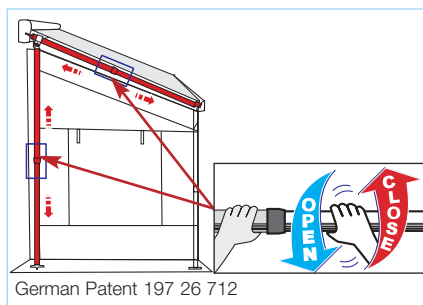

The complete range for your Motorhome