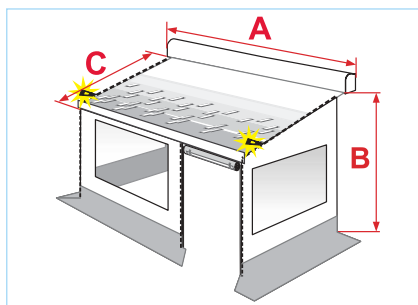

B 180-220 cm - **VAN**
225-250 cm - **MEDIUM**
251-280 cm - **LARGE**