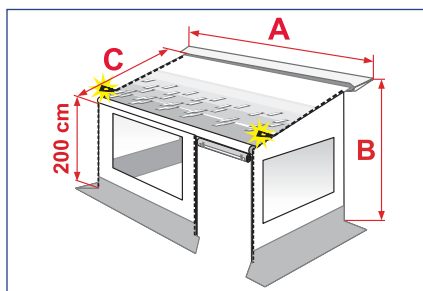

The side panels are joined to the awning fabric with two special sturdy YKK zips.

CARAVANSTORE ZIP	Awning length A	Height from ground B	Extension C	Canopy length	Shade surface	Net Weight
05715B01(X)	255 cm	240-260 cm	225 cm	232 cm	5.1 m²	22.4 Kg
05715C01(X)	280 cm	240-260 cm	225 cm	254 cm	5.6 m²	24.2 Kg
05715D01(X)	310 cm	240-260 cm	225 cm	284 cm	6.3 m²	26.1 Kg
05715E01(X)	360* cm	240-260 cm	225 cm	334 cm	7.4 m²	28.8 Kg
05715F01(X)	410* cm	240-260 cm	225 cm	384 cm	8.5 m²	31.9 Kg
05715G01(X)	440** cm	240-260 cm	225 cm	414 cm	9.9 m²	34.5 Kg

* Caravanstore Support Leg included. ** Rafter Caravanstore and Caravanstore Support Leg included. Specify the fabric colour you want in your order by replacing (X) with: **A=Platinum, B=Ocean.**

Type of awning	Compact, lightweight and easy to operate. Horizontal and vertical support assembly slides into awning roller tube. Comes complete with Privacy.
Major benefits:	Specially designed for caravans, trailers, pop-ups, small campers and mobile homes.
Type of housing	Housed in a soft bag with handy YKK self-lubricating zipper. No vibration when travelling.
Installation:	Slides easily into the existing awning rail, supplied upon request. Easy to remove.
Fabric:	Cool and cheerful, vinyl fabric with diffused lighting, hard-wearing and waterproof, with bright colours on both sides. Colour: Platinum or Ocean.
Extension:	225 cm
Length:	255 cm, 280 cm, 310 cm, 360 cm, 410 cm e 440 cm.
Standard equip.	Ground securing hooks. Rafter standard delivered from the 440cm model, Caravanstore Support Leg from the 360cm. Privacy easily transported in the Mega Bag, standard delivered. Telescopic poles and Curtains Kit London for Privacy.
Optional:	Rafter Caravanstore (p.46) and Caravanstore Support Leg (p.46).