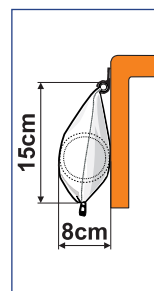

**The caravanstore with Privacy can be mounted very quickly. Few pieces, less weight**

German Patent 197 26 712

The side panels are joined to the awning fabric with two special sturdy YKK zips.

CARAVANSTORE ZIP	Awning length A	Height from ground B	Extension C	Canopy length	Shade surface	Net Weight
05715B01(X)	255 cm	240-260 cm	225 cm	232 cm	5.1 m <sup>2</sup>	22.4 Kg
05715C01(X)	280 cm	240-260 cm	225 cm	254 cm	5.6 m <sup>2</sup>	24.2 Kg
05715D01(X)	310 cm	240-260 cm	225 cm	284 cm	6.3 m <sup>2</sup>	26.1 Kg
05715E01(X)	360* cm	240-260 cm	225 cm	334 cm	7.4 m <sup>2</sup>	28.8 Kg
05715F01(X)	410* cm	240-260 cm	225 cm	384 cm	8.5 m <sup>2</sup>	31.9 Kg
05715G01(X)	440** cm	240-260 cm	225 cm	414 cm	9.9 m <sup>2</sup>	34.5 Kg