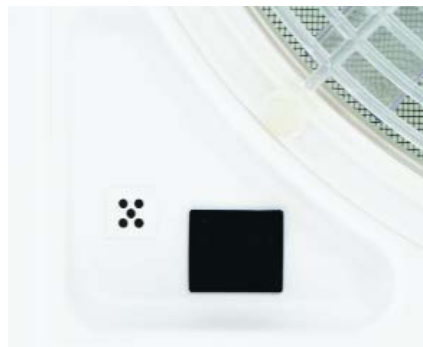

Turbo-Vent White

Turbo-Vent Crystal

Turbo-Vent is available by request with internal fixing Sandwich System without screws.

POLAR CONTROL®

The standard delivered Polar Control is the thermostat that regulates the ingoing and outgoing air of the fan according to the inside temperature of the Motorhome. The switch changes the rotation direction of the fan.

Same features as the Turbo-Vent. Standard ventilation, without the automatic thermostat Polar Control. New transparent grating allows maximum air flow and passage of light.

Turbo-Vent P3 Crystal

Better performance and 50% less consumption thanks to the new electronic circuit