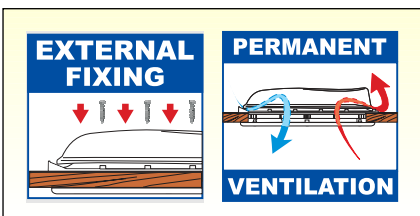

Due to the aerodynamic shape no spoiler is needed

Model	Item No.
Vent White	04327B01-
Vent Crystal	04327B01D