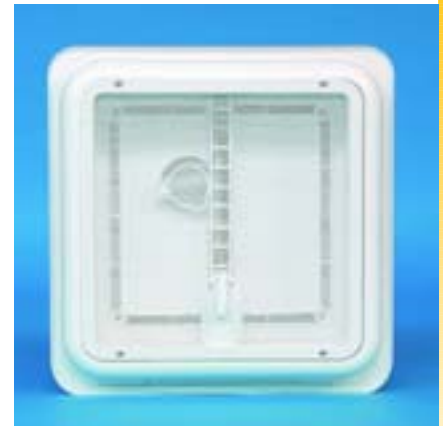

Vent 28 Crystal

VENT® 28

Ideal for small spaces

28x28cm rooflight, without fan, ideal for airing small spaces. Made with superior quality impact and UV-resistant materials. Due to an internal installation system, it is not necessary to drill holes in the vehicle. Supplied with permanent air flow ventilation system and mosquito screen. The external aerodynamic cover guarantees a watertight system. For installation on roof with depths of max 8.5cm, the optional extension kit can be used.