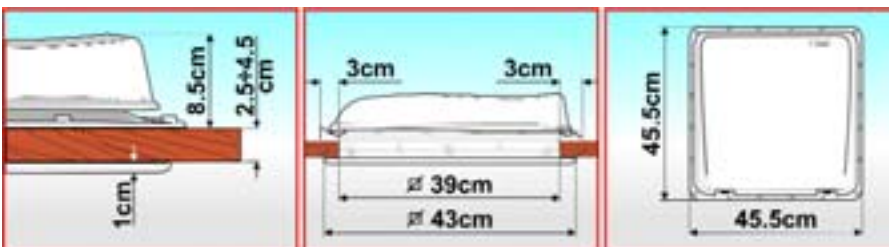

Due to the aerodynamic shape no spoiler is needed

Model	Item No.
Vent White	04327B01-
Vent Crystal	04327B01D