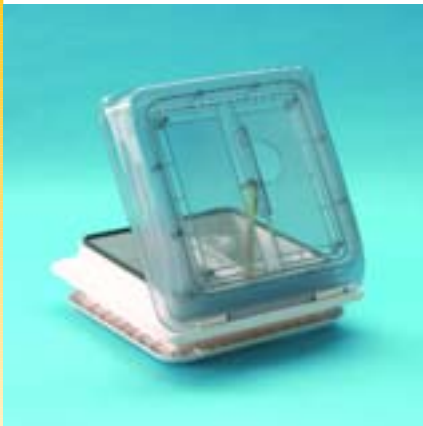

This special spoiler assists by channelling the air smoothly around your existing rooflight and thereby reducing both wind resistance and noise levels. It is made of UV-ray resistant ABS plastic. It is easily installed with the roof vent screws or can be attached with suitable adhesives (Sika 712). Designed to fit most sizes of rooflights using the spacers included.

Vent 28 Crystal

VENT® 28

Ideal for small spaces

28x28cm rooflight, without fan, ideal for airing small spaces. Made with superior quality impact and UV-resistant materials. Due to an internal installation system, it is not necessary to drill holes in the vehicle. Supplied with permanent air flow ventilation system and mosquito screen. The external aerodynamic cover guarantees a watertight system. For installation on roof with depths of max 8.5cm, the optional extension kit can be used.