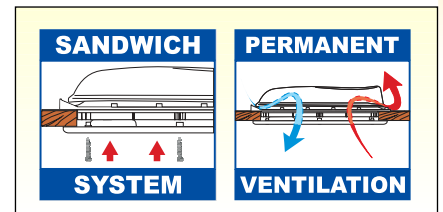

Colour	Item No.
White	04918-01-
Crystal	04918-01B