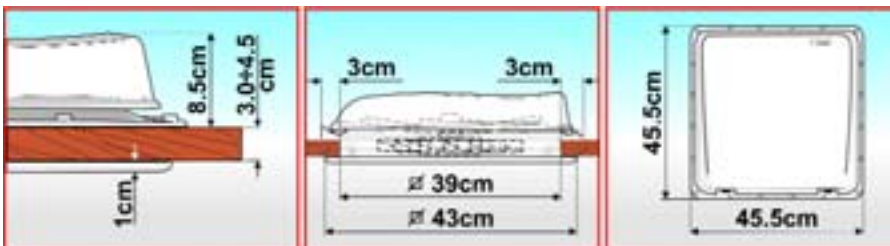

Model	Item No.
Turbo-Vent P3 White	03622G01-
Turbo-Vent P3 Crystal	03622G01B

EXTERNAL FIXING

AIR MAX

+ 40%

PERMANENT VENTILATION

SANDWICH SYSTEM

Turbo-Vent is available by request with internal fixing Sandwich System without screws.