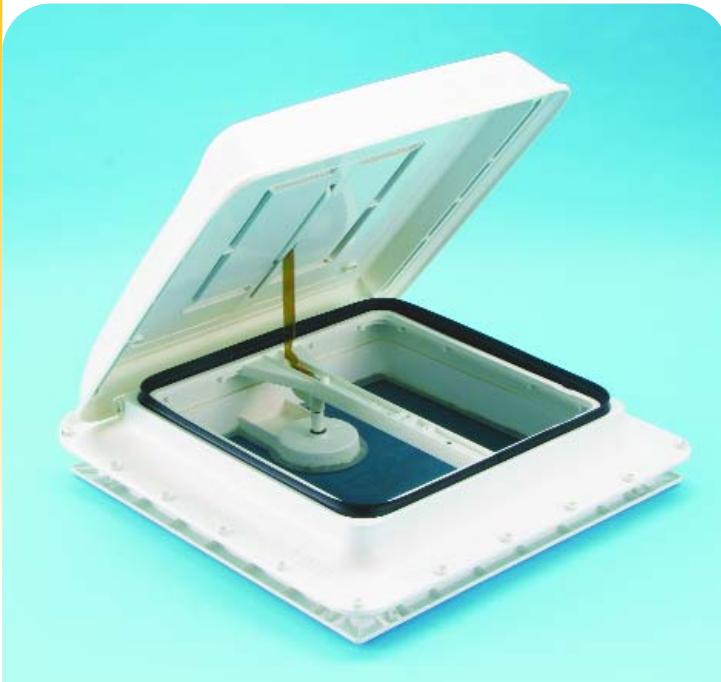

Turbo-Vent White

Turbo-Vent Crystal

Turbo-Vent is available by request with internal fixing Sandwich System without screws.

POLAR CONTROL®

The standard delivered Polar Control is the thermostat that regulates the ingoing and outgoing air of the fan according to the inside temperature of the Motorhome. The switch changes the rotation direction of the fan.

Due to the aerodynamic shape no spoiler is needed

Model	Item No.
Turbo-Vent P3 White	03622G01-
Turbo-Vent P3 Crystal	03622G01B

EXTERNAL FIXING

AIR MAX

+ 40%

PERMANENT VENTILATION

SANDWICH SYSTEM

Turbo-Vent is available by request with internal fixing Sandwich System without screws.

VENT®

Maximum stability with centre support adjusting arm
 Aerodynamic, thanks to its elegant external profile top.
 During high-speed testing noise and vibrations were greatly reduced.
 Thanks to the new outside cover and exclusive patented rubber seal, a watertight system guarantees rain streams down without the possibility of it coming in.
 TÜV and ABE approved.
 Made with high quality UV-ray resistant materials.
 Can be installed on roofs with depths of 2.5cm to max 5cm.
 For installation on roof with depths of max 8.5 cm, the optional extension kit (Item No. 98683-112) can be used.
 The Vent White does not need the roller blind.
 The optional Rollo Vent 40x40 can be fitted to the vent Crystal.
 Interchangeable with the old Fiamma Roof-lights 40x40 and with rooflight from 36x36cm to 42x42cm thanks to the reinforced frame.
 Supplied with permanent air flow ventilation and mosquito screen.

This special spoiler assists by channelling the air smoothly around your existing rooflight and thereby reducing both wind resistance and noise levels. It is made of UV-ray resistant ABS plastic. It is easily installed with the roof vent screws or can be attached with suitable adhesives (Sika 712). Designed to fit most sizes of rooflights using the spacers included.