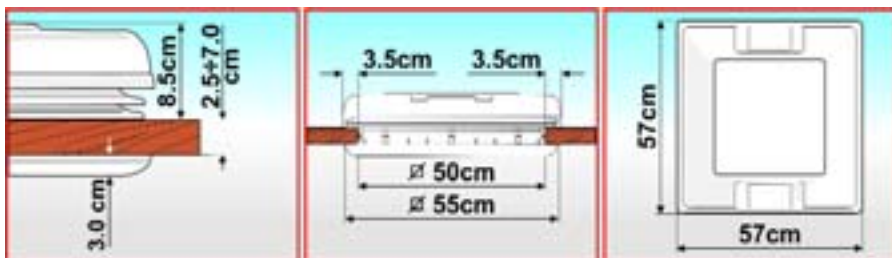

SPOILER 60

New aerodynamic roof spoiler is ideal for reducing vibration and rooflight noise while travelling. Made with UV-ray resistant sturdy plastic material. No tools or drilling for installation; can be fixed to vehicle with a suitable adhesive (Sika 712). Colour: white. Ideal for all rooflights up to 60cm. Tested for speed up to 160km/h. Dim: cm 63x17x8h.