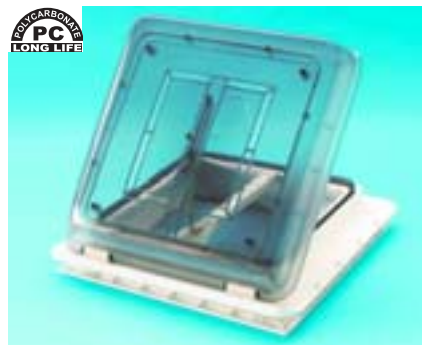

Vent Crystal