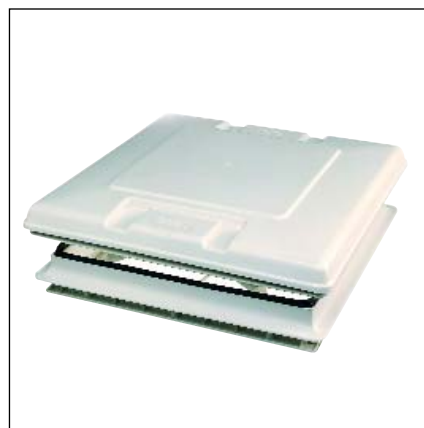

VENT® 50x50

Vent 50x50 Crystal

VENT® 50x50

Wide pantograph rooflight that opens on all four sides with practical handles. Maintains constant vehicle ventilation and is now also available with standard roller blind with two rollers, one dark and one with mosquito screen. Assures permanent ventilation. Locking anti-theft device on the handles. Rainproof and windproof. TÜV and ABE approved, and made with high quality UV ray-resistant materials. Available in two colours.

Standard delivered with roller blind with two rollers, one dark and one with mosquito screen

SPOILER 60

New aerodynamic roof spoiler is ideal for reducing vibration and rooflight noise while travelling. Made with UV-ray resistant sturdy plastic material. No tools or drilling for installation; can be fixed to vehicle with a suitable adhesive (Sika 712). Colour: white. Ideal for all rooflights up to 60cm. Tested for speed up to 160km/h. Dim: cm 63x17x8h.