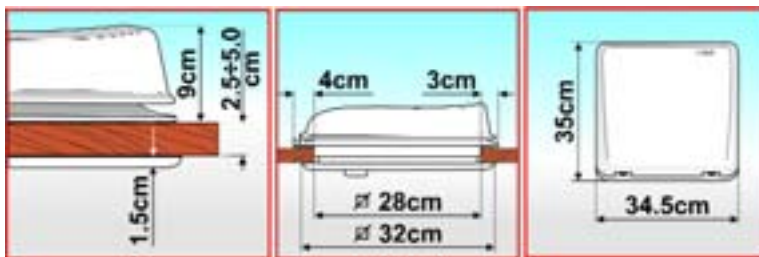

Colour	Item No.
White	04918-01-
Crystal	04918-01B