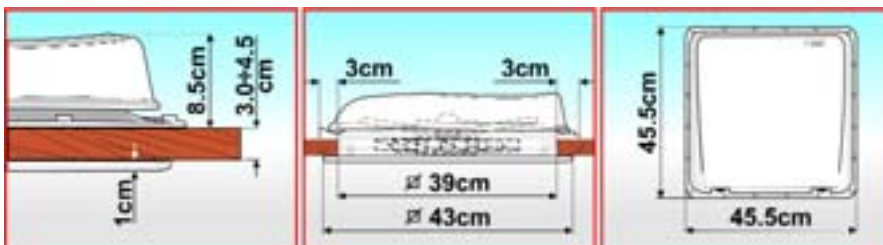

Turbo-Vent White

Turbo-Vent Crystal

Turbo-Vent is available by request with internal fixing Sandwich System without screws.

POLAR CONTROL®

The standard delivered Polar Control is the thermostat that regulates the ingoing and outgoing air of the fan according to the inside temperature of the Motorhome. The switch changes the rotation direction of the fan.