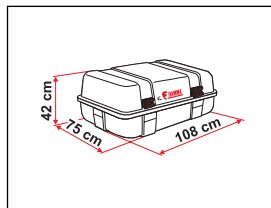

The best motorhome roof boxes

ULTRA-BOX 1 TOP

Item No.	Volume	Weight
02083-01-	280 l	10 kg