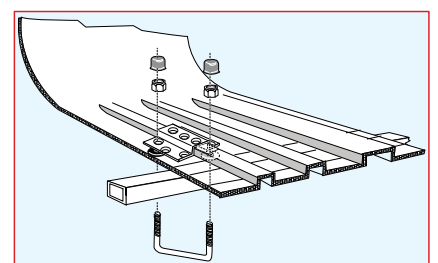

Kit of 6 fixing brackets standard delivered for Ultra-Box 3, 4 brackets for Ultra-Box Top 1, 2, Sport Pro.

ULTRA-BOX SPORT PRO

Large capacity box.
Elegant aerodynamic design with better wind-resistance when installed on roofs of motorhomes, vans and cars.
Practical side opening with double safety lock. Security front hook.
Complete with installation brackets and stainless steel screws.
Colour: Polar white.