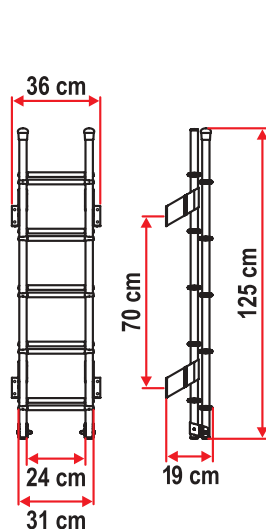

Item No.	Volume	Weight
02086-01-	550 l	17 kg

DELUXE

High quality aluminium ladders

NEW

DELUXE 8

Sturdy and lightweight exterior ladder with 8 steps. 30mm diameter and 2mm thick tubes in anodized aluminium. Inside width: 24cm. Total step width: 31cm. Non-skid steps. It can be folded up while travelling.

Item No.

02426-02-

DELUXE 5D

High quality exterior ladder in anodized aluminium with 10 steps. Inside width: 24cm. Total step width: 31cm. Non-skid steps. It can be folded up while travelling.

Item No.

02426-08-