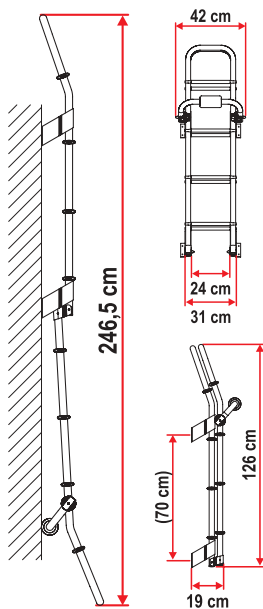

Kit of 6 fixing brackets standard delivered for Ultra-Box 3, 4 brackets for Ultra-Box Top 1, 2, Sport Pro.

ULTRA-BOX SPORT PRO

Large capacity box.
Elegant aerodynamic design with better wind-resistance when installed on roofs of motorhomes, vans and cars.
Practical side opening with double safety lock. Security front hook.
Complete with installation brackets and stainless steel screws.
Colour: Polar white.

Item No.	Volume	Weight
02086-01-	550 l	17 kg

DELUXE

High quality aluminium ladders

NEW

DELUXE 8

Sturdy and lightweight exterior ladder with 8 steps. 30mm diameter and 2mm thick tubes in anodized aluminium. Inside width: 24cm. Total step width: 31cm. Non-skid steps. It can be folded up while travelling.

Item No.

02426-02-

DELUXE 5D

High quality exterior ladder in anodized aluminium with 10 steps. Inside width: 24cm. Total step width: 31cm. Non-skid steps. It can be folded up while travelling.

Item No.

02426-08-