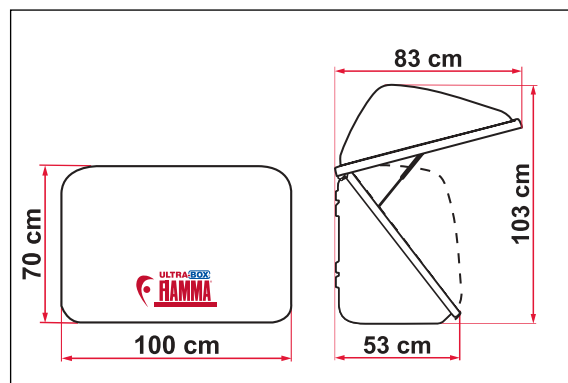

The most spacious rear boxes for Carry-Bike

ULTRA-BOX 500

Box 180, 320, 360 and 500 are standard delivered with brackets for installation on the Carry-Bike.

Item No.	Volume	Weight
04148-01-	500 l	17 kg

ULTRA-BOX 320