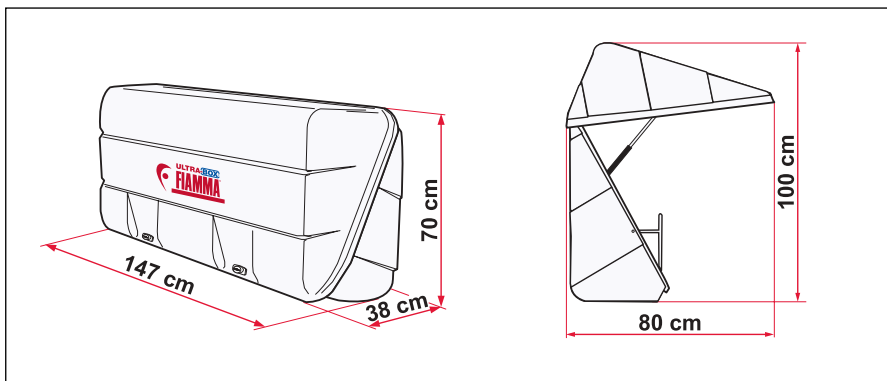

ULTRA-BOX 360

Item No.	Volume	Weight
02801-01-	360 l	14 kg