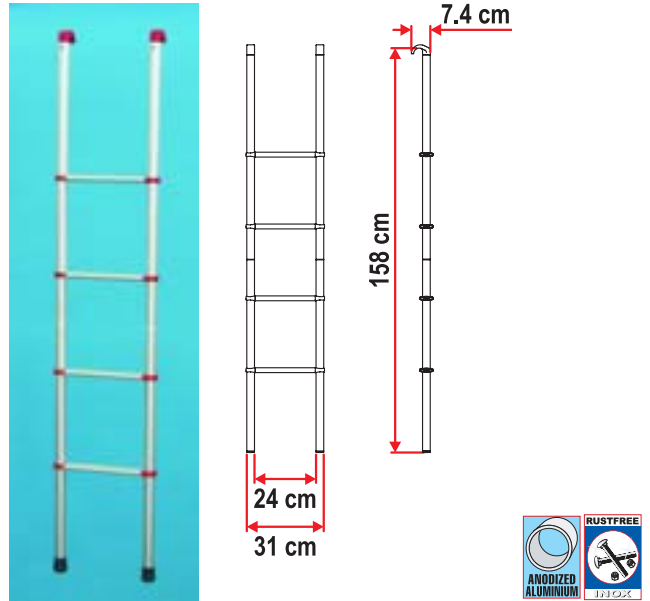

DELUXE 4R

Aluminium ladder with 4 steps for the inside of luton overcab models of motorcaravan or caravans with bunks. It can be disassembled in 2 pieces. Handy hooks to hold in position. Inside width: 24cm. Total step width: 31cm.

Item No.

02426B01-