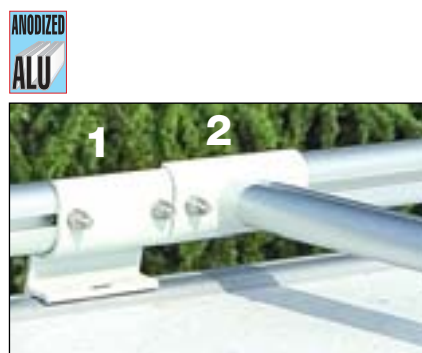

UNIVERSAL

Double step

Single Step

Roof Rail with Fixing-Bar Rail optional

ROOF RAIL

Luggage carrier system comprises 2 perimetric bars easy to install on motorhomes and caravans. Elegant and modern design. Solid terminals are built in aluminium pressure die-casting. The aluminium anodized tubes are suitable for a quick hook up of the optional Fixing Bar Rail. The tubes are 300 cm long and easy to shorten. Complete with 4 aluminium support brackets (1 in the picture below).

Item No. 05516-01-

FIXING-BAR RAIL

Carry-all bar created in aluminium extrusion 240 cm long easy to shorten. Package includes 2 bars, each with 2 fixing terminals (2 in the picture) in aluminium pressure die-casting and 2 rubber spacers.