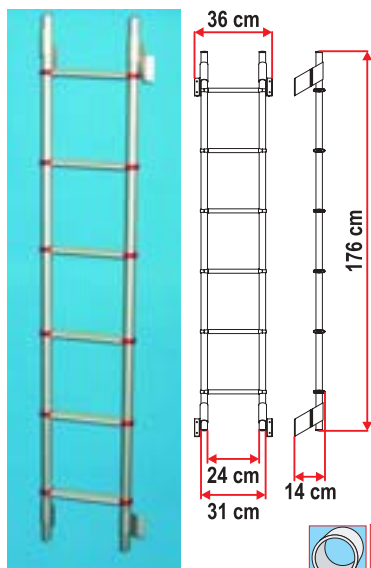

DELUXE 6

Exterior ladder with 6 steps in anodized aluminium. Delivered with wall brackets for easy and quick installation. Non-skid steps. Inside width: 24 cm; total step width: 31cm.

Item No.

02426-06-