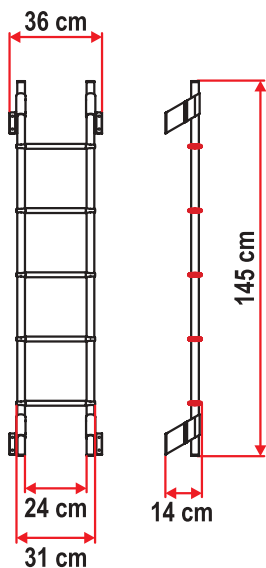

Item No.	Volume	Weight
02086-01-	550 l	17 kg

DELUXE

High quality aluminium ladders

NEW

DELUXE 8

Sturdy and lightweight exterior ladder with 8 steps. 30mm diameter and 2mm thick tubes in anodized aluminium. Inside width: 24cm. Total step width: 31cm. Non-skid steps. It can be folded up while travelling.

Item No.

02426-02-

DELUXE 5D

High quality exterior ladder in anodized aluminium with 10 steps. Inside width: 24cm. Total step width: 31cm. Non-skid steps. It can be folded up while travelling.

Item No.

02426-08-

DELUXE 5

Exterior ladder with 5 steps in anodized aluminium. Delivered with wall brackets for easy and quick installation. Non-skid steps. Inside width: 24 cm; total step width: 31cm.

Item No.

02426-07-

DELUXE 6