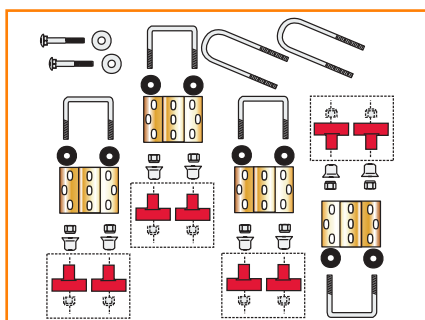

The most spacious rear boxes for Carry-Bike

Italian Design

The rear boxes for motorcaravans and minivans are made with a top Quality ABS-PLUS to provide high resistance against impacts and weather conditions plus protection against ultraviolet rays. They are co-extruded with extra thickness to prevent deterioration and are supplied with stainless steel hinges and aluminium profiles. Equipped with a watertight seal, the boxes can be installed on the Carry-Bike (kit included), or on the rear of the vehicle with the optional wall-mounting kit. GS/TÜV approved and supplied with flexible net to secure the transported items.

The most spacious rear boxes for Carry-Bike

ULTRA-BOX 500

Box 180, 320, 360 and 500 are standard delivered with brackets for installation on the Carry-Bike.

Item No.	Volume	Weight
04148-01-	500 l	17 kg

ULTRA-BOX 320

UNIVERSAL

Double step

Single Step

Roof Rail with Fixing-Bar Rail optional

ROOF RAIL

Luggage carrier system comprises 2 perimetric bars easy to install on motorhomes and caravans. Elegant and modern design. Solid terminals are built in aluminium pressure die-casting. The aluminium anodized tubes are suitable for a quick hook up of the optional Fixing Bar Rail. The tubes are 300 cm long and easy to shorten. Complete with 4 aluminium support brackets (1 in the picture below).

(1) Roof Rail supporting brackets
(2) Fixing-Bar Rail terminal.

Item No. 98655-075

German Patents: 19731898.3 - 29722816.1

FIXING-BAR PRO L

The aluminium fixing bar 240cm long can be shortened to the required length. Kit includes: 1 bar and 2 white end caps. To be placed on the Motorhome or Caravan roof. Ideal for supporting system for solar panels or roof boxes.