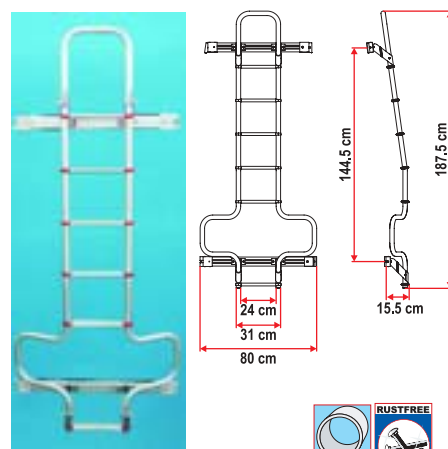

DELUXE DJ

High quality exterior aluminium ladder. Supplied with Fixing bars for easy and quick installation on the left side of the rear door. Can be combined with Carry-Bike 200 DJ (Pag. 54).

Item No.

Description

02426D01- Deluxe DJ Ducato <06/2006

02426-09- Deluxe DJ Ducato >06/2006

02426-10- Deluxe DJ Master <06/2006