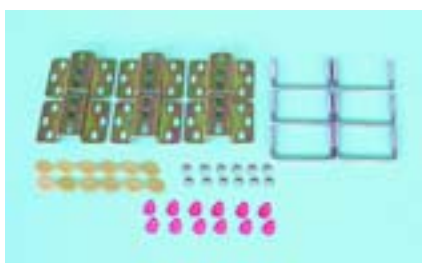

ULTRA-BOX 3 TOP

Item No.	Volume	Weight
02085-01-	520 l	17 kg