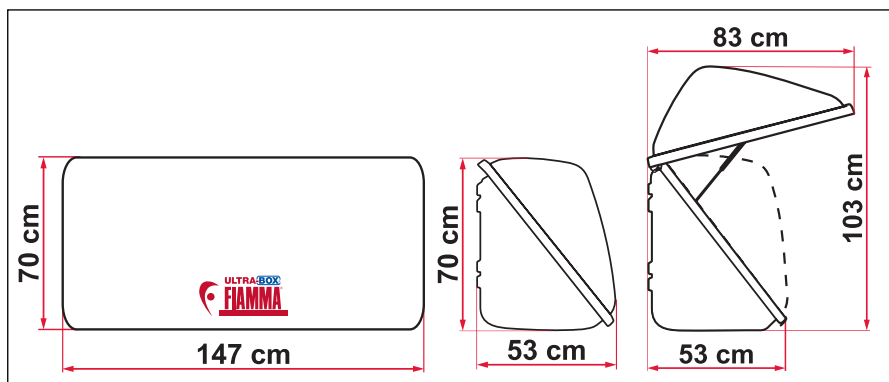

The most spacious rear boxes for Carry-Bike

ULTRA-BOX 500

Box 180, 320, 360 and 500 are standard delivered with brackets for installation on the Carry-Bike.

Item No.	Volume	Weight
04148-01-	500 l	17 kg

ULTRA-BOX 320