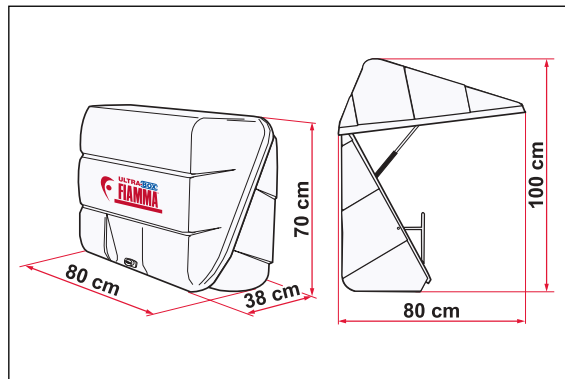

The most spacious rear boxes for Carry-Bike

ULTRA-BOX 500

Box 180, 320, 360 and 500 are standard delivered with brackets for installation on the Carry-Bike.

Item No.	Volume	Weight
04148-01-	500 l	17 kg

ULTRA-BOX 320

Item No.	Volume	Weight
04147-01-	320 l	12 kg

ULTRA-BOX 180

Item No.	Volume	Weight
02800-01-	180 l	6,5 kg

ULTRA-BOX 360

Item No.	Volume	Weight
02801-01-	360 l	14 kg

CARGO BACK

A soft luggage bag made in sturdy anti-rip reinforced resinated nylon. Ideal for transporting chairs and camping or sporting goods. Quick attach and remove system. Takes up little space when folded. Water-proof with covered nylon YKK zippers. Cargo Back can easily be installed on a rear bike carrier. Fixing straps included.