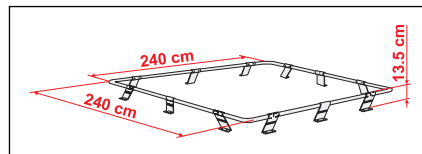

IMPERIAL R240

Luggage rack consisting of 4 straight tubes and 4 curved tubes with 30mm diameter and 2mm thickness. Made in anodized aluminium for maximum resistance against bad weather. Universal size: 240x240x13.5cm that can be easily cut to required size.

Item No. 02429A01-