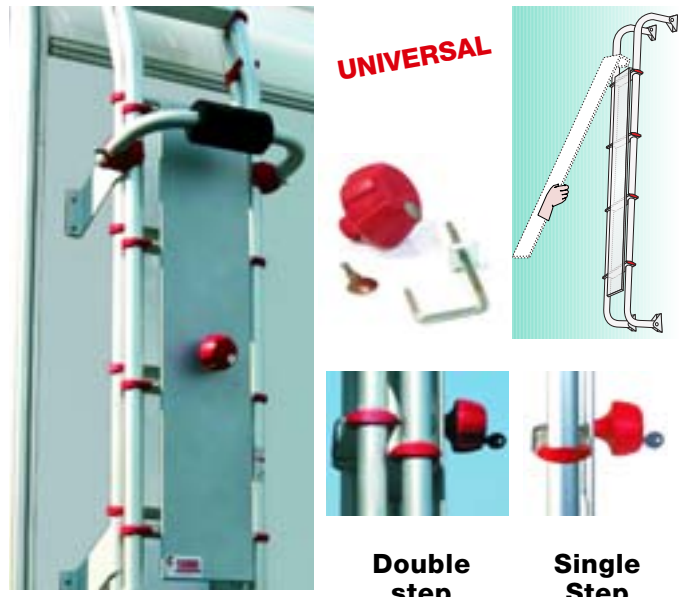

Item No.

02426-05-

SAFE LADDER

Sturdy anti-theft safety plate for your motorcaravan ladder. Suitable for single and double steps. Standard delivered with Locks and key. Dimensions: 23x78 cm.

Item No.

98656-480

UNIVERSAL

Double step

Single Step

Roof Rail with Fixing-Bar Rail optional

ROOF RAIL

Luggage carrier system comprises 2 perimetric bars easy to install on motorhomes and caravans. Elegant and modern design. Solid terminals are built in aluminium pressure die-casting. The aluminium anodized tubes are suitable for a quick hook up of the optional Fixing Bar Rail. The tubes are 300 cm long and easy to shorten. Complete with 4 aluminium support brackets (1 in the picture below).