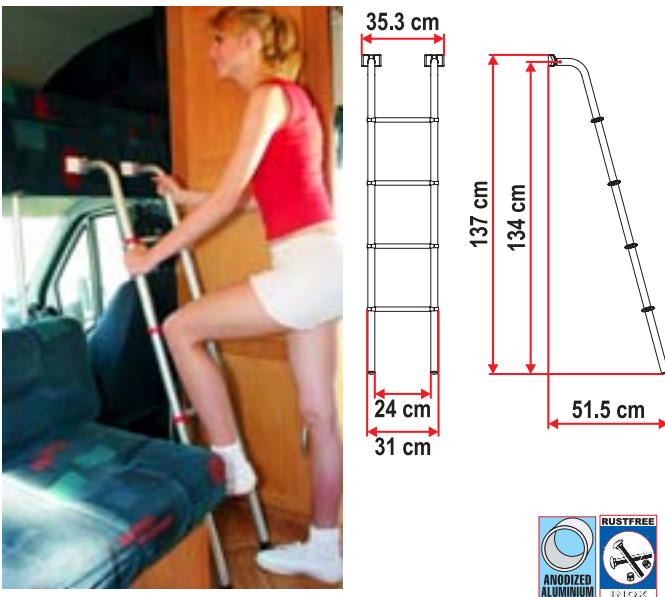

DELUXE 4S

Aluminium ladder with 4 steps for the inside of luton overcab models of motorcaravan or caravans with bunks. Standard delivered with fixing brackets for the bed structure to allow maximum stability. Inside width: 24cm. Total step width: 31cm.

Item No.

02426-05-