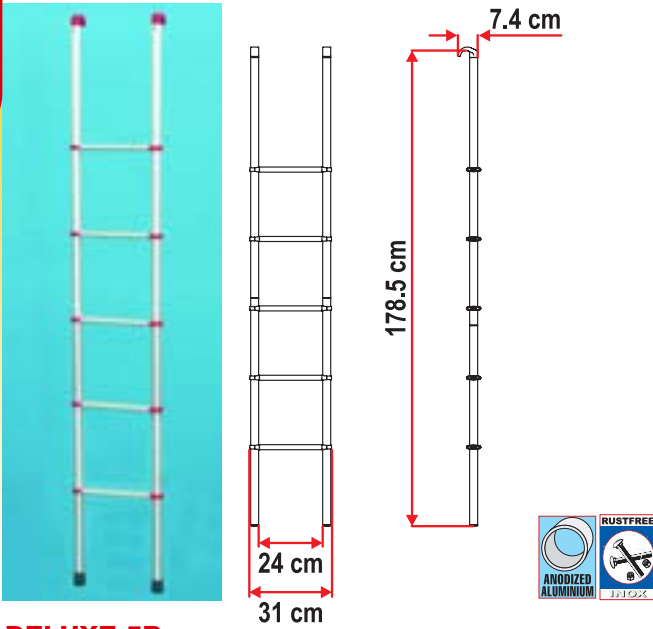

02426D01- Deluxe DJ Ducato <06/2006

02426-09- Deluxe DJ Ducato >06/2006

02426-10- Deluxe DJ Master <06/2006

NEW

DELUXE

High quality aluminium ladders

DELUXE 5R

Aluminium ladder with 5 steps for the inside of luton overcab models of motorcaravan or caravans with bunks. It can be disassembled in 2 pieces. Handy hooks to hold in position. Inside width: 24cm. Total step width: 31cm.