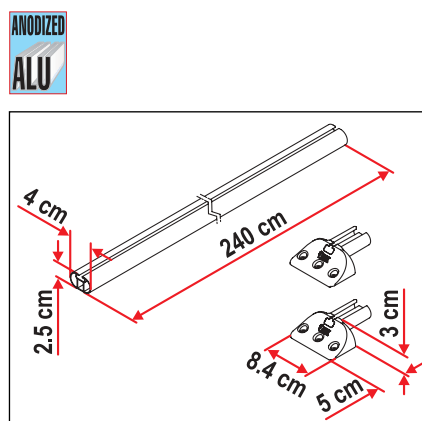

Item No. 05516-01-

FIXING-BAR RAIL

Carry-all bar created in aluminium extrusion 240 cm long easy to shorten. Package includes 2 bars, each with 2 fixing terminals (2 in the picture) in aluminium pressure die-casting and 2 rubber spacers.

(1) Roof Rail supporting brackets
(2) Fixing-Bar Rail terminal.

Item No. 98655-075

German Patents: 19731898.3 - 29722816.1

FIXING-BAR PRO L

The aluminium fixing bar 240cm long can be shortened to the required length. Kit includes: 1 bar and 2 white end caps. To be placed on the Motorhome or Caravan roof. Ideal for supporting system for solar panels or roof boxes.

Item No. 98655-295

IMPERIAL R240

Luggage rack consisting of 4 straight tubes and 4 curved tubes with 30mm diameter and 2mm thickness. Made in anodized aluminium for maximum resistance against bad weather. Universal size: 240x240x13.5cm that can be easily cut to required size.