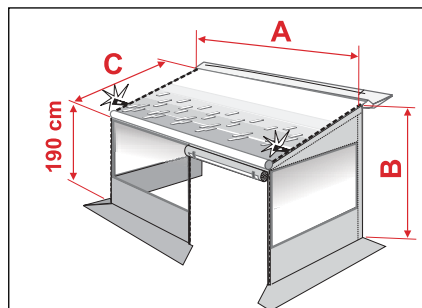

Double your living space with the Caravanstore ZIP

German Patent 197 26 712

The side panels are joined to the awning fabric with two special sturdy YKK zips.

CARAVANSTORE ZIP	Awning length A	Height from ground B	Canopy extension C	Shade surface	Net weight
05191B01(X)	255 cm	240-260 cm	225 cm	5,1 m²	22,4 Kg
05191C01(X)	280 cm	240-260 cm	225 cm	5,6 m²	24,2 Kg
05191D01(X)	310 cm	240-260 cm	225 cm	6,3 m²	26,1 Kg
05191E01(X)	360* cm	240-260 cm	225 cm	7,4 m²	28,8 Kg
05191F01(X)	410* cm	240-260 cm	225 cm	8,5 m²	31,9 Kg
05191G01(X)	440** cm	240-260 cm	225 cm	9,9 m²	34,5 Kg

* Caravanstore Support Leg included. ** Rafter Caravanstore and Caravanstore Support Leg included. Specify the fabric you want in your order by replacing (X) with: **A= Platinum, B= Ocean.**