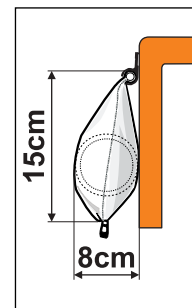

Double your living space with the Caravanstore ZIP

German Patent 197 26 712

The side panels are joined to the awning fabric with two special sturdy YKK zips.