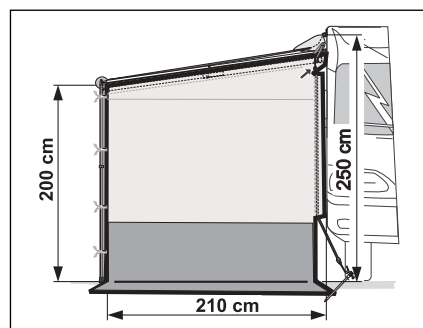

Side PRO Caravanstore

Model	Item No.
Side W Caravanstore	98655-376
Side Caravanstore	98655-092
Side W PRO Caravanstore	98655-377
Side PRO Caravanstore	98655-093
Rafter Side Caravanstore	03888C01-