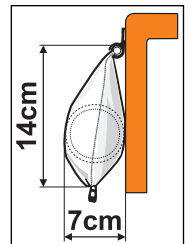

Caravanstore takes up little space when closed inside its waterproof bag: its bag height is just 14cm.

OCEAN

PLATINUM

"I easily use my Caravanstore at home and on the caravan. In this way I can use it the whole summer".

Natalie Osadciw - Nuneaton, UK

Test results show that it is the quickest awning to open and close

| Item No. | Awning length | Extension | Canopy length | Weight |
|-------------|---------------|-----------|---------------|---------|
| 05540-01(X) | 190 cm | 180 cm | 162 cm | 5,4 kg |
| 05540A01(X) | 225 cm | 225 cm | 202 cm | 7,1 kg |
| 05540B01(X) | 255 cm | 225 cm | 232 cm | 7,6 kg |
| 05540C01(X) | 280 cm | 225 cm | 254 cm | 7,8 kg |
| 05540D01(X) | 310 cm | 225 cm | 284 cm | 8,3 kg |
| 05540E01(X) | 360 cm | 225 cm | 334 cm | 9,5 kg |
| 05540F01(X) | 410 cm* | 225 cm | 384 cm | 10,1 kg |
| 05540G01(X) | 440 cm** | 225 cm | 414 cm | 10,7 kg |