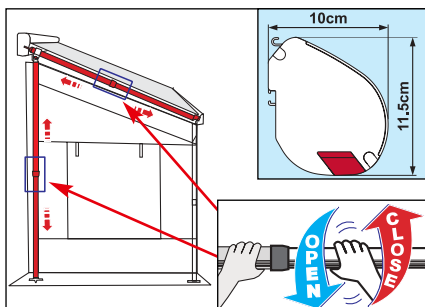

European Patent 0 572 741 - Japanese Patent 2 075 937 - U.S.A. Patent 5 269 359
U.S.A. Patents 355.587 - 355.353 - **Several other patents pending**

PLATINUM

35ZIP®

	Awning length A	Height from the ground B	Canopy extension C	Net weight
05140D01A	300cm	180-210 cm	225cm	26,1kg
05140E01A	330cm	180-210 cm	225cm	27,5kg
05140F01A	360cm*	180-210 cm	225cm	28,8kg

* 1 Caravanstore Support Leg in anodized aluminium included.
Optional: Adapters (installation brackets) see page 38

Exclusive to FIAMMA

The compact box awning for minivan and motorhome, complete with enclosure with zip fasteners

Elegant, compact and superlight aluminium case with external anodized finish. The awning comes complete with enclosures (one front panel and two side panels). The innovative Fiamma ZIP system joins the side panels to the awning's fabric with two special sturdy YKK zips. Delivered with aluminium telescopic tension poles, screened windows that can be opened and rolled up, curtains (Curtains Kit Oslo) and Mega Bag. The door can be moved to the right or left-hand side. Colour: Platinum.