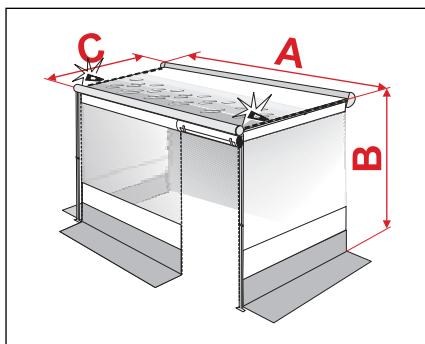

European Patent 0 572 741 - Japanese Patent 2 075 937 - U.S.A. Patent 5 269 359
U.S.A. Patents 355.587 - 355.353 - **Several other patents pending**

PLATINUM

35ZIP®

	Awning length A	Height from the ground B	Canopy extension C	Net weight
05140D01A	300cm	180-210 cm	225cm	26,1kg
05140E01A	330cm	180-210 cm	225cm	27,5kg
05140F01A	360cm*	180-210 cm	225cm	28,8kg

* 1 Caravanstore Support Leg in anodized aluminium included.
Optional: Adapters (installation brackets) see page 38

Exclusive to FIAMMA

The compact box awning for minivan and motorhome, complete with enclosure with zip fasteners

Elegant, compact and superlight aluminium case with external anodized finish. The awning comes complete with enclosures (one front panel and two side panels). The innovative Fiamma ZIP system joins the side panels to the awning's fabric with two special sturdy YKK zips. Delivered with aluminium telescopic tension poles, screened windows that can be opened and rolled up, curtains (Curtains Kit Oslo) and Mega Bag. The door can be moved to the right or left-hand side. Colour: Platinum.