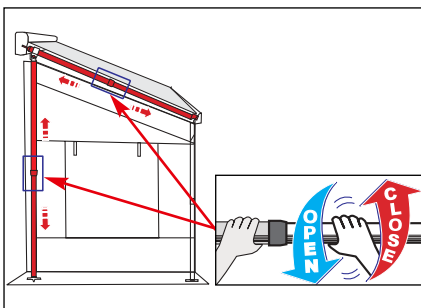

Double your living space with the Caravanstore ZIP

German Patent 197 26 712

The side panels are joined to the awning fabric with two special sturdy YKK zips.

CARAVANSTORE ZIP	Awning length A	Height from ground B	Canopy extension C	Shade surface	Net weight
05191B01(X)	255 cm	240-260 cm	225 cm	5,1 m²	22,4 Kg
05191C01(X)	280 cm	240-260 cm	225 cm	5,6 m²	24,2 Kg
05191D01(X)	310 cm	240-260 cm	225 cm	6,3 m²	26,1 Kg
05191E01(X)	360* cm	240-260 cm	225 cm	7,4 m²	28,8 Kg
05191F01(X)	410* cm	240-260 cm	225 cm	8,5 m²	31,9 Kg
05191G01(X)	440** cm	240-260 cm	225 cm	9,9 m²	34,5 Kg

* Caravanstore Support Leg included. ** Rafter Caravanstore and Caravanstore Support Leg included. Specify the fabric you want in your order by replacing (X) with: **A= Platinum, B= Ocean.**