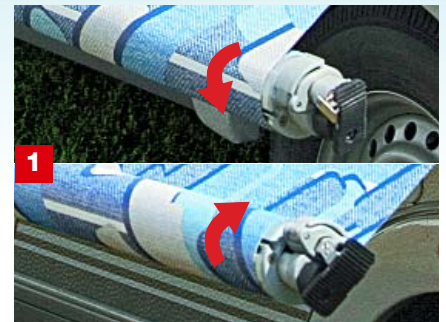

Caravanstore 07

The fabric is perfect and wrinkle-free

The awning fabric easily unrolls and rolls up on the convenient aluminium roller. It is wrinkle-free even after long storage and in just a few seconds it is just like new, ready to give shade. Thanks to its wide roller the Caravanstore® is easy to unroll and roll up and above all the fabric is wrinkle-free!

The exclusive system allows the roller to roll-up in both ways (photo 1).