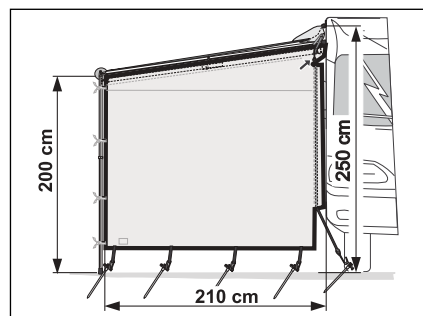

Side W Pro Caravanstore

SIDE Caravanstore - F35 PRO

Convenient side panel made of anti-rot vinyl, washable fabric with UV protection. Simple to install using the

Side W Caravanstore

telescopic rafter, elastic hooks and pegs provided. Available in two versions: Side W with one large full light Crystal window, Side without window.