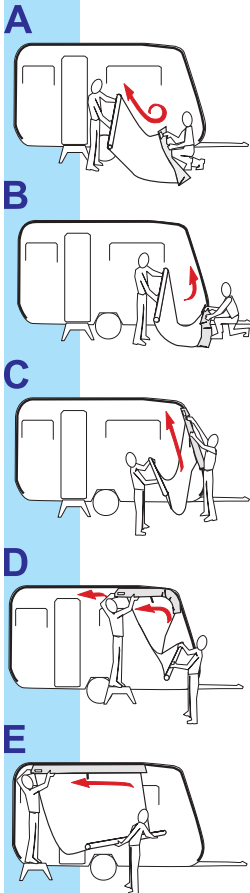

How to install the Caravanstore: