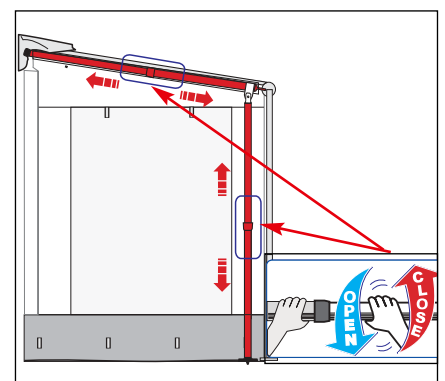

All windows are standard delivered with curtains

Closed for complete privacy

Have a great holiday with the new Privacy Room CS!

Caravanstore Support Leg

Reinforced legs developed to be fixed to the frontal tube of the Caravanstore to increase resistance. Standard delivered with Caravanstore 440 and Privacy-Room CS and Caravanstore Zip 360, 410 and 440. Optional for the other lengths.