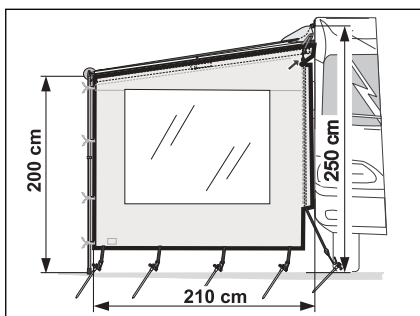

SIDE Caravanstore - F35 PRO

Convenient side panel made of anti-rot vinyl, washable fabric with UV protection. Simple to install using the

Side W Caravanstore