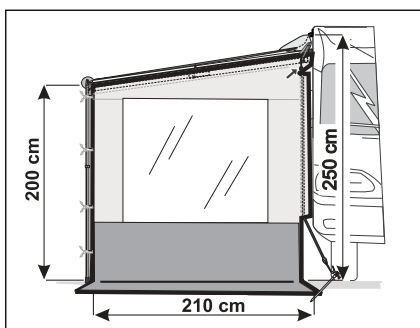

SIDE PRO Caravanstore - F35 PRO. Convenient side panel with grey vinyl extension to the floor. Made of rot-proof vinyl, washable fabric with UV protection. Simple to install using the telescopic rafter, elastic hooks and pegs provided. Available in two versions: Side W Pro with one large full light Crystal window, Side Pro without window.

Side W PRO Caravanstore