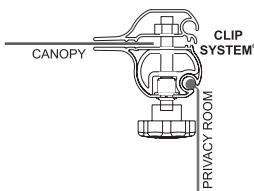

The Clip System weighs less: easier to install and carry.