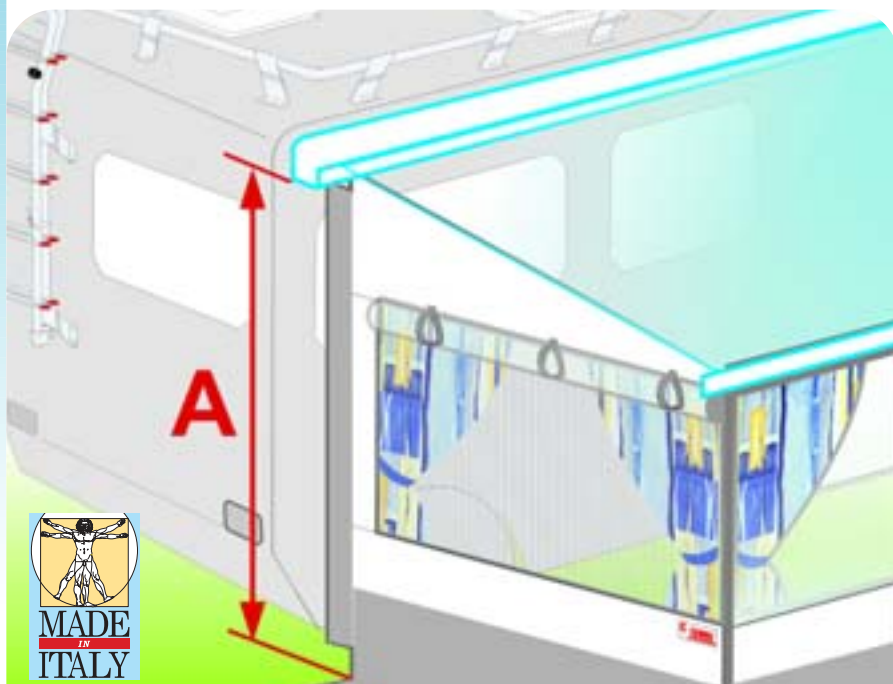

Your Privacy with great ventilation

The Fiamma Privacy is the best on the market because is provided with complete ventilation from the side windows.

Have fun in open air in your own Privacy. Roll up the side curtains to let fresh air in.

The mosquito net will keep out all insects.

A 180-210 cm - **VAN**
225-250 cm - **MEDIUM**
251-280 cm - **LARGE**

The complete range of Enclosures for your Motorhome

PRIVACY ROOM	Awning length	Extension	Item-No.
F45i - F1 Ti			
VAN			
250 VAN	250cm	200 cm	05250-01-
260 VWT5	260cm	200 cm	05144U01-
300 VAN	300cm	225-250cm	05250N01-
MEDIUM			
300 MEDIUM	300cm	225-250cm	05250A01-
350 MEDIUM	350cm	225-250cm	05250B01-
400 MEDIUM	400cm	225-250cm	05250C01-
450 MEDIUM	450cm	225-250cm	05250D01-
LARGE			
300 LARGE	300cm	225-250cm	05250E01-
350 LARGE	350cm	225-250cm	05250F01-
400 LARGE	400cm	225-250cm	05250G01-
450 LARGE	450cm	225-250cm	05250H01-
500 LARGE	500cm	225-250cm	05250I01-
550 LARGE	550cm	225-250cm	05250L01-

The Privacy Room fit the following models:

F50 Pro, F55 Pro, F45 Plus, F45 Plus L, F45i, F45i L, F1, F1 L

PRIVACY ROOM	Awning length	Extension	Item-No.
F65			
290 Ducato (<06/06)	290cm	200cm	05144P01-
320 Ducato (>06/06)	320cm	250cm	05144S01-
340 Ducato (<06/06)	340cm	250cm	05144Q01-
370 Ducato (>06/06)	370cm	250cm	05144Q01A
400 Kreos 05	400cm	250cm	05144V01-