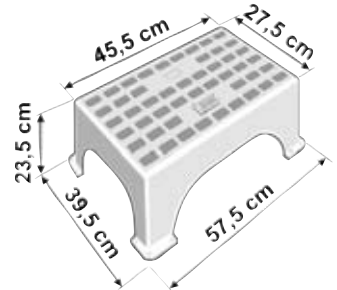

# STEP MAGNUM

Exclusive reinforced steps,  
in accordance with EN1645-1646 regulations

Step Magnum Platinum

Step Magnum Forest

New and improved step for caravans and motorcaravans made of UV-resistant HD polyethylene for more stability and strength. Non-skid surface. Dim.: cm50x35x23h.

Platinum: 04630-01-

Forest: 04630-01A

Approved to hold 200kg