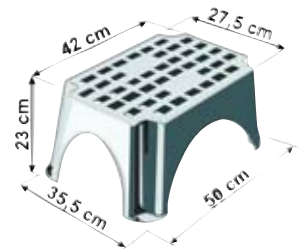

The classic step for the motorhome and caravan, made of UV-resistant HD Polyethylene for more stability and strength. Non-skip surface.

Platinum: 02950-01-

Forest: 02950-01A