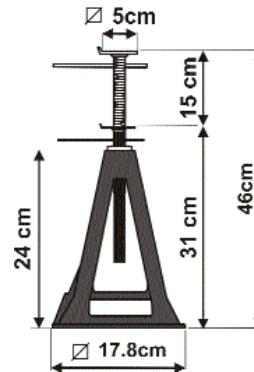

### PLASTIC JACKS

Plastic UV-resistant jack, colour black. Max. load 750kg each. Half the weight of Alu Jacks. Comes in package of 4 stacked pieces. Adjustable in height from min. 31 cm to max 46 cm. Each weight only 3,2 Kg.

### ALU JACKS

Aluminium jack, holds max. load of 1000kg each. Comes in package of 4 stacked pieces. In buffed aluminium. Adjustable in height from min. 28 cm to max 43 cm.

Each weight only 3,6 Kg.

00680-01-