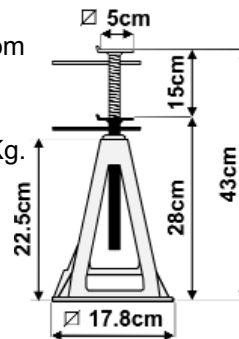

LEVEL SYSTEM®