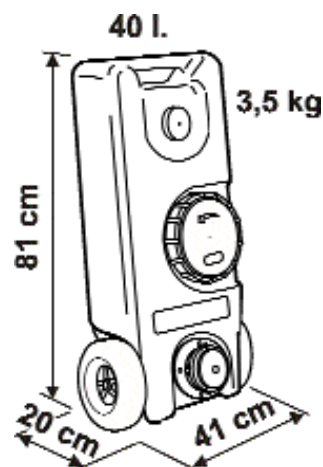

ROLL-TANK® 23 F

Convenient portable 23l tank for fresh water with total discharge cap. Compact size (fits through normal vehicle doors), colour blue. Supplied with extra cap for immersion pump.

02428A01A

Roll-Tank 23 F: essential for caravans and motorcaravans

ROLL-TANK® 40 F

Portable 40l roll tank for drinking water with easy grip handle and two large wheels that make transportation easy even on gravel. Constructed in non-toxic material. Its wide cap makes cleaning easy.

02428-01A

TANK 70 L

70l fresh water tank constructed in non-toxic material. It can be installed either vertically or horizontally. Comes complete with all necessary fittings for installation. Water inlet pipe size Ø38mm and air outlet Ø13mm. 01537-01-