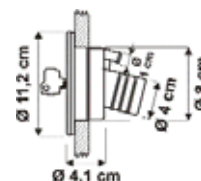

PETROL CAP

Petrol or diesel fuel locking cap with anti-evaporation device that complies with European closure system standards.

Colour: Black

94715-008