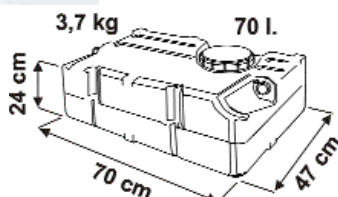

02428-01A

TANK 70 L

70l fresh water tank constructed in non-toxic material. It can be installed either vertically or horizontally. Comes complete with all necessary fittings for installation. Water inlet pipe size Ø38mm and air outlet Ø13mm. 01537-01-