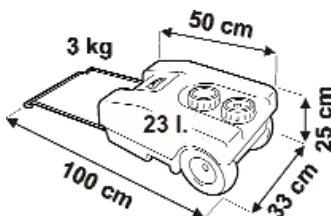

ROLL-TANK® 23 F

Convenient portable 23l tank for fresh water with total discharge cap. Compact size (fits through normal vehicle doors), colour blue. Supplied with extra cap for immersion pump.

02428A01A

Roll-Tank 23 F: essential for caravans and motorcaravans

ROLL-TANK® 40 F

Portable 40l roll tank for drinking water with easy grip handle and two large wheels that make transportation easy even on gravel. Constructed in non-toxic material. Its wide cap makes cleaning easy.

02428-01A

TANK 70 L

70l fresh water tank constructed in non-toxic material. It can be installed either vertically or horizontally. Comes complete with all necessary fittings for installation. Water inlet pipe size Ø38mm and air outlet Ø13mm. 01537-01-

WATER CAP

Locking water cap that complies with European closure system standards.

Two colours available:

White: 94715-010

Black: 94715-005

PETROL CAP

Petrol or diesel fuel locking cap with anti-evaporation device that complies with European closure system standards.

Colour: Black

94715-008