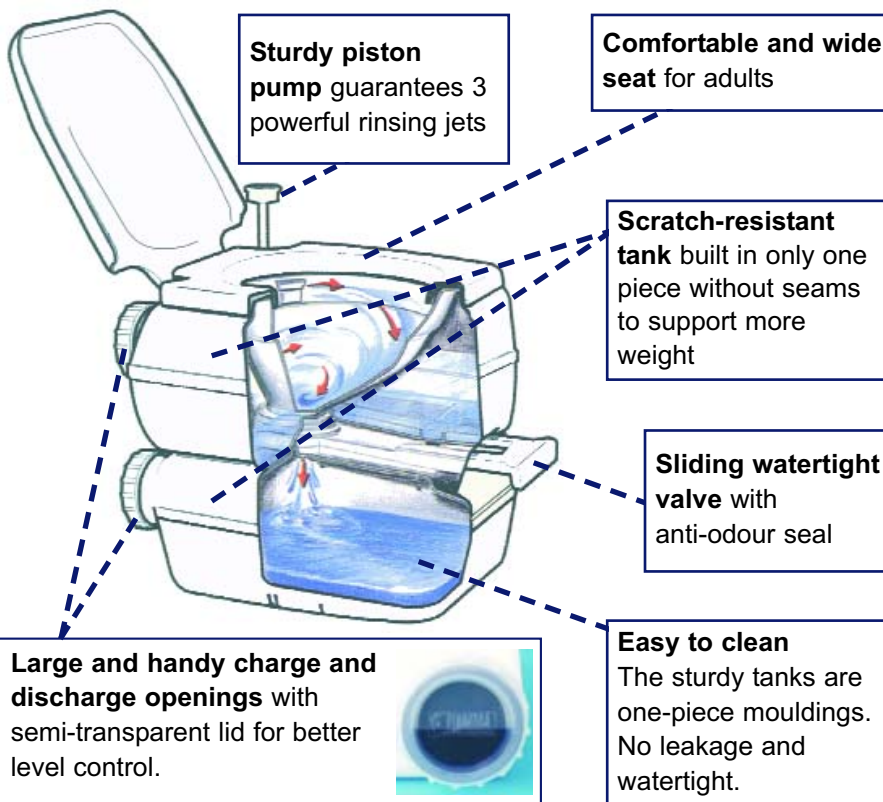

# BI-POT®

**Bi-Pot 1513 and Bi-Pot 1520**  
are the sturdy portable toilets  
used for emergency and military needs

Bi-Pot 1513

Bi-Pot® is the simplest, strongest, and self-contained fresh water flush portable toilet. A very simple system that is both strong and easy to clean. Compact, it can be completely dismantled, including the valve, for thorough and total cleaning. Sturdy and solid handle for easy transportation. Large waste cap so there is no tiresome protrusion, emptying is easy and hygienic, no clogging. Each tank is electronically tested for a perfect seal. Handy side clips to connect the upper and lower tanks. Colour: Pearl. Bidet available as an optional extra.

Bi-Pot 1513  
Lower waste tank; 13 l.  
01351-01-

Bi-Pot 1520

Bi-Pot 1520  
Lower waste tank; 20 l.  
01352-01-

**1 Solid and practical piston pump** that guarantees three powerful rinse jets. Can be dismantled completely

**2 Easy hooking**  
The only one with sturdy side hooks in stainless steel!

**3 External Air valve**  
Completely external for easy maintenance

**4 Sturdy collecting tank**  
Seam-free one-piece construction. Absolutely no possibility of leaks