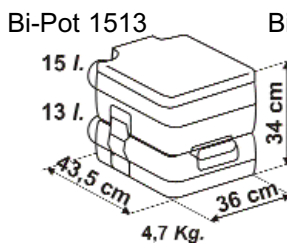

BI-POT®

Bi-Pot 1513 and Bi-Pot 1520
are the sturdy portable toilets
used for emergency and military needs

Bi-Pot 1513

Bi-Pot® is the simplest, strongest, and self-contained fresh water flush portable toilet. A very simple system that is both strong and easy to clean. Compact, it can be completely dismantled, including the valve, for thorough and total cleaning. Sturdy and solid handle for easy transportation. Large waste cap so there is no tiresome protrusion, emptying is easy and hygienic, no clogging. Each tank is electronically tested for a perfect seal. Handy side clips to connect the upper and lower tanks. Colour: Pearl. Bidet available as an optional extra.