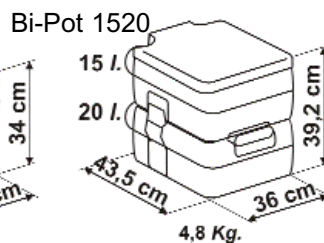

BI-POT®

Bi-Pot 1513 and Bi-Pot 1520
are the sturdy portable toilets
used for emergency and military needs

Bi-Pot 1513

Bi-Pot® is the simplest, strongest, and self-contained fresh water flush portable toilet. A very simple system that is both strong and easy to clean. Compact, it can be completely dismantled, including the valve, for thorough and total cleaning. Sturdy and solid handle for easy transportation. Large waste cap so there is no tiresome protrusion, emptying is easy and hygienic, no clogging. Each tank is electronically tested for a perfect seal. Handy side clips to connect the upper and lower tanks. Colour: Pearl. Bidet available as an optional extra.