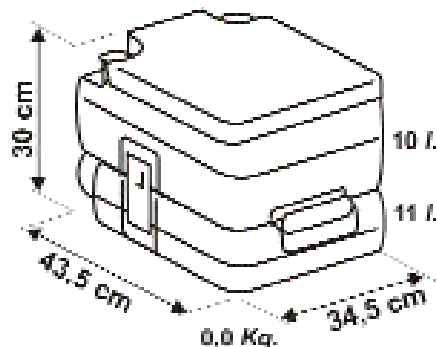

HOLD-DOWN BRACKETS

Pair of inox hooks to fix the Bi-Pot 30 to the ground.

98659-040