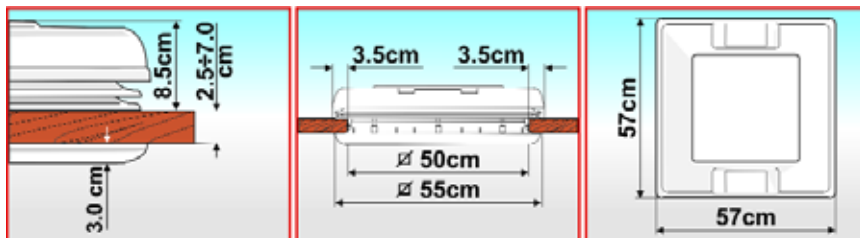

VENT® 50x50

Wide pantograph rooflight that opens on all four sides with practical handles. Maintains ventilation constant in the vehicle and is now also available with standard roller blind with two rollers, one dark and one with mosquito screen. Assures permanent ventilation. Locking anti-theft device on the handles. Rainproof and windproof. TÜV and ABE approved, and made with high quality UV ray-resistant materials. Available in two colours:

Vent 50 White:

01665-02-

Vent 50 Crystal:

01665-02D

NEW!

Standard delivered with roller blind with two rollers, one dark and one with mosquito screen

Optional roller blind with two rollers, one dark and one with mosquito screen for previous model of Vent 50x50. Dimensions: 55x55 cm.

98683-037

TURBO-VENT.

THERMO-VENT 50

Insulated vent shield. Keeps your RV warmer in winter!

Suitable for all rooflights 50x50.

The aluminium surface assist by reflecting sunlight and by reducing heatloss. Dimensions: 50x50cm. Thickness: 6mm

03650B01-

SPOILER 60

New aerodynamic roof spoiler, ideal for reducing vibration and noise of rooflights while travelling.

Made of UV-ray resistant sturdy plastic material.

No tools or drilling for installation; can be fixed to vehicle with a suitable adhesive (Sika 712).

Colour: white. Ideal for all the rooflights up to 60cm.

Tested for speed up to 160km/h. Dim: cm 63x17x8h.

04585-01-