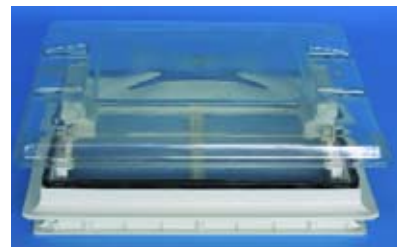

Vent 50 Crystal