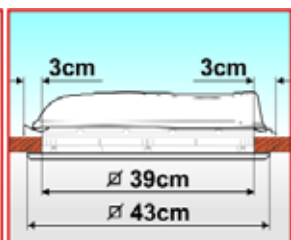

VENT®		
Description	Item No.	
Vent White	04327B01-	
Vent Crystal	04327B01D