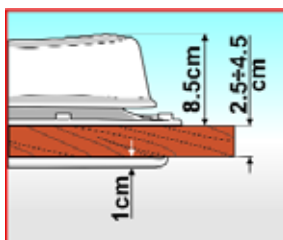

VENT®		
Description	Item No.	
Vent White	04327B01-	
Vent Crystal	04327B01D