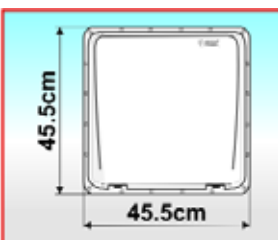

VENT®		
Description	Item No.	
Vent White	04327B01-	
Vent Crystal	04327B01D