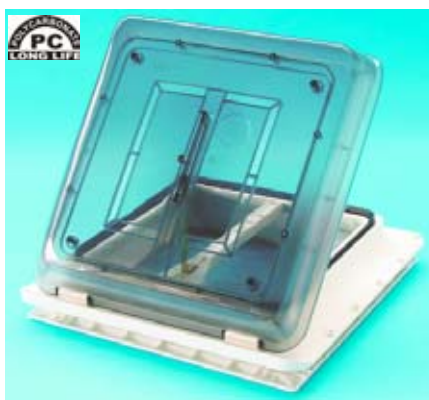

Maximum stability with center support adjusting arm Extra quiet also at high speed

VENT®

Aerodynamic, thanks to its elegant external profile top. During high speed the noise and vibrations are greatly reduced. Thanks to the new outside cover and to the exclusive patented rubber seal, a watertight system is guaranteed as the rain streams down without the possibility to enter. TÜV and ABE approved.

Made with high quality UV ray-resistant materials. Can be installed on roofs with depths of 2.5cm to max 4cm. For installation on roof with depths of max 8,5 cm, the optional extension kit (Item No. 98683-112 - see page 74) can be used. The Vent White does not need the toller blind because the cover screens. The optional Rollo Vent 40x40 (page 74) can be fitted to the vent Crystal. Interchangeable with the old Fiamma Roof-lights 40x40 and with rooflight from 36x36cm to 42x42cm dimensions thanks to the reinforced frame. Supplied with permanent air flow ventilation and mosquito screen.

Vent White

German Design Model: 402 07 149.2

Vent White

Vent Crystal

The cover can be easily replaced due to the quick installation hinges

TURBO-VENT

| VENT® | | |
|--------------|-----------|--|
| Description | Item No. | |
| Vent White | 04327B01- | |
| Vent Crystal | 04327B01D | |