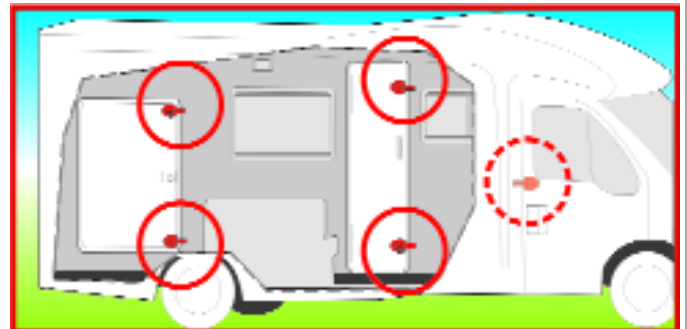

NEW!

Same features as Safe Door, but with the length extended to 20cm in order to cover the locks of the camper doors. Installed on the wall with bolts and internal counterbrackets. Colour White. Dimensions: 20x9x4,8 cm.

05348-01-

SECURITY

GUARDIAN

New security block to put on the inside of the door or the garage of the motorhome or caravan and to secure the front doors of the vehicle. .

Excellent protection against theft as it is made of strong aluminium, without any plastic parts. It is installed instead of the standard plastic security blocks, in the same position and using the same fixing holes. 2 pieces package. Recommended for Ford vehicles.

05388-01-

SAFE-PACK

New kit created to increase the protection of your motorhome against theft. Supplied with 1 sturdy strap to block the front doors; 2 handles, 2 door-button blocks, a brochure "How to protect your motorhome" and 6 stickers. Recommended for Mercedes vehicles. 04666-01-