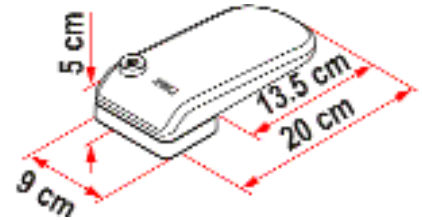

NEW!

Same features as Safe Door, but with the length extended to 20cm in order to cover the locks of the camper doors. Installed on the wall with bolts and internal counterbrackets. Colour White. Dimensions: 20x9x4,8 cm.

05348-01-

SECURITY

GUARDIAN

New security block to put on the inside of the door or the garage of the motorhome or caravan and to secure the front doors of the vehicle. .

Excellent protection against theft as it is made of strong aluminium, without any plastic parts. It is installed instead of the standard plastic security blocks, in the same position and using the same fixing holes. 2 pieces package. Recommended for Ford vehicles.

05388-01-

SAFE-PACK

New kit created to increase the protection of your motorhome against theft. Supplied with 1 sturdy strap to block the front doors; 2 handles, 2 door-button blocks, a brochure "How to protect your motorhome" and 6 stickers. Recommended for Mercedes vehicles. 04666-01-