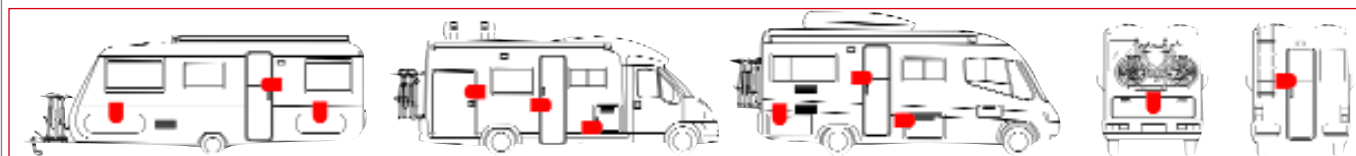

SAFE DOOR® FRAME

FIAMMA®

Safety block for motorhome and caravan door. It works as an antitheft device as it is made of sturdy anodized aluminium without plastic parts. Installation on the side frame of the door or garage compartment with self-tapping screws. Dimensions: 15x9x4,8 cm. Colour: White.

04688A01-

SAFE DOOR FRAME 3 ONE KEY SYSTEM

NEW!

Version of 3 Safe Door Frame with the same key.

04688A02-

SAFE DOOR®

Safety block for motorhome and caravan door. It works as an antitheft device as it is made of sturdy anodized aluminium without plastic parts. It is easily installed with bolts and internal counterbrackets. Colour: White. Dimensions: 15x9x4,8 cm.

04688-01-

SAFE DOOR 3 ONE KEY SYSTEM

NEW!

Version of 3 Safe Door with the same key.

04688-02-

SECURITY