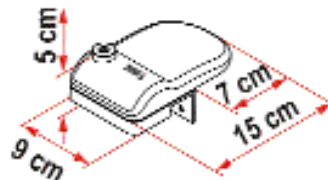

SAFE DOOR® FRAME

FIAMMA®

Safety block for motorhome and caravan door. It works as an antitheft device as it is made of sturdy anodized aluminium without plastic parts. Installation on the side frame of the door or garage compartment with self-tapping screws. Dimensions: 15x9x4,8 cm. Colour: White.

04688A01-

SAFE DOOR FRAME 3 ONE KEY SYSTEM

NEW!

Version of 3 Safe Door Frame with the same key.

04688A02-

SAFE DOOR®

Safety block for motorhome and caravan door. It works as an antitheft device as it is made of sturdy anodized aluminium without plastic parts. It is easily installed with bolts and internal counterbrackets. Colour: White. Dimensions: 15x9x4,8 cm.

04688-01-

SAFE DOOR 3 ONE KEY SYSTEM

NEW!

Version of 3 Safe Door with the same key.

04688-02-

SECURITY