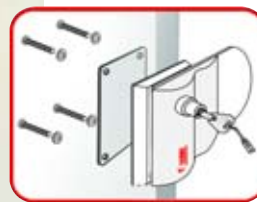

SAFE DOOR® FRAME

FIAMMA®

Safety block for motorhome and caravan door. It works as an antitheft device as it is made of sturdy anodized aluminium without plastic parts. Installation on the side frame of the door or garage compartment with self-tapping screws. Dimensions: 15x9x4,8 cm. Colour: White.

04688A01-

SAFE DOOR FRAME 3 ONE KEY SYSTEM

NEW!

Version of 3 Safe Door Frame with the same key.

04688A02-

SAFE DOOR®

Safety block for motorhome and caravan door. It works as an antitheft device as it is made of sturdy anodized aluminium without plastic parts. It is easily installed with bolts and internal counterbrackets. Colour: White. Dimensions: 15x9x4,8 cm.

04688-01-

SAFE DOOR 3 ONE KEY SYSTEM

NEW!

Version of 3 Safe Door with the same key.

04688-02-

SECURITY