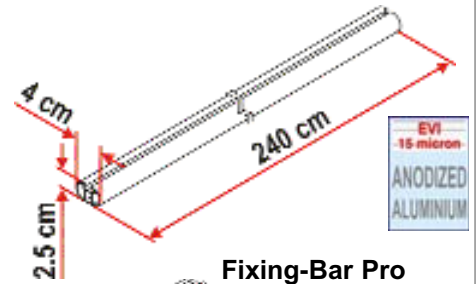

NEW!

Fixing-Bar Pro L

240cm long fixing bar in aluminium that can be shortened to the required length.

Kit includes: 1 bar and 2 white end caps.

Fixing-Bar Pro 98655-294

Fixing-Bar Pro L 98655-295

Fixing-Bar Pro L

Fixing-Bar Pro

FIXING-BAR

IMPERIAL R240

Consists of 4 straight tubes and 4 curved tubes with 30mm diameter and 2mm thickness. Made in anodized aluminium for maximum resistance against bad weather. Universal size: 240x240x13.5cm that can easily be cut to required size.

02429A01-

SET FIXING-BAR R240

Ideal for installing solar panels and roof-boxes. Consists of 2 lateral bars, 2 cross bars, 4 rubber supports and 4 sliding locking blocks. Installed on the Imperial R240 without drilling holes in the roof. Dimensions: 240x240cm.