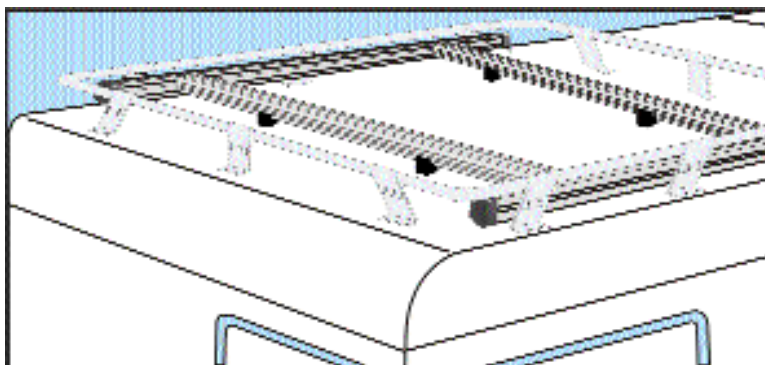

Fixing-Bar Pro

FIXING-BAR

IMPERIAL R240

Consists of 4 straight tubes and 4 curved tubes with 30mm diameter and 2mm thickness. Made in anodized aluminium for maximum resistance against bad weather. Universal size: 240x240x13.5cm that can easily be cut to required size.

02429A01-

SET FIXING-BAR R240

Ideal for installing solar panels and roof-boxes. Consists of 2 lateral bars, 2 cross bars, 4 rubber supports and 4 sliding locking blocks. Installed on the Imperial R240 without drilling holes in the roof. Dimensions: 240x240cm.