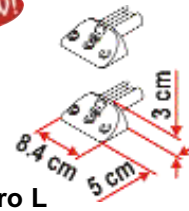

All Fixing-Bar models are suitable for roofs with max width 240cm. For narrower roofs it is necessary to cut the aluminium bars.

FIXING-BAR PRO

FIXING-BAR PRO

SET FIXING-BAR PRO

FIXING-BAR PRO

German Patents: 19731898.3 - 29722816.1

NEW!

Fixing-Bar Pro L

240cm long fixing bar in aluminium that can be shortened to the required length.

Kit includes: 1 bar and 2 white end caps.

Fixing-Bar Pro 98655-294

Fixing-Bar Pro L 98655-295

Fixing-Bar Pro L

Fixing-Bar Pro

FIXING-BAR

IMPERIAL R240

Consists of 4 straight tubes and 4 curved tubes with 30mm diameter and 2mm thickness. Made in anodized aluminium for maximum resistance against bad weather. Universal size: 240x240x13.5cm that can easily be cut to required size.

02429A01-

SET FIXING-BAR R240

Ideal for installing solar panels and roof-boxes. Consists of 2 lateral bars, 2 cross bars, 4 rubber supports and 4 sliding locking blocks. Installed on the Imperial R240 without drilling holes in the roof. Dimensions: 240x240cm.