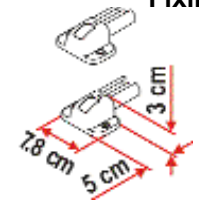

All Fixing-Bar models are suitable for roofs with max width 240cm. For narrower roofs it is necessary to cut the aluminium bars.

FIXING-BAR PRO

FIXING-BAR PRO

SET FIXING-BAR PRO

FIXING-BAR PRO

German Patents: 19731898.3 - 29722816.1

NEW!

Fixing-Bar Pro L

240cm long fixing bar in aluminium that can be shortened to the required length.

Kit includes: 1 bar and 2 white end caps.

Fixing-Bar Pro 98655-294

Fixing-Bar Pro L 98655-295

Fixing-Bar Pro L

Fixing-Bar Pro

FIXING-BAR

IMPERIAL R240

Consists of 4 straight tubes and 4 curved tubes with 30mm diameter and 2mm thickness. Made in anodized aluminium for maximum resistance against bad weather. Universal size: 240x240x13.5cm that can easily be cut to required size.

02429A01-

SET FIXING-BAR R240

Ideal for installing solar panels and roof-boxes. Consists of 2 lateral bars, 2 cross bars, 4 rubber supports and 4 sliding locking blocks. Installed on the Imperial R240 without drilling holes in the roof. Dimensions: 240x240cm.