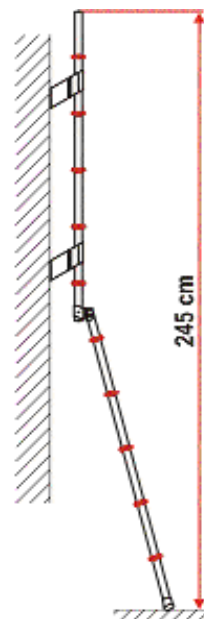

DELUXE

High quality aluminium ladders

DELUXE 8

NEW!

EVI
-15 micron
ANODIZED
ALUMINIUM

RUSTFREE

Sturdy and lightweight outside ladder with 8 steps. 30mm diameter and 2mm thick tubes in anodized aluminium. Inside width: 24cm. Total width step: 31cm. Non-skid steps. It can be folded up while travelling.

02426-02-

DELUXE 5D

NEW!

EVI
-15 micron
ANODIZED
ALUMINIUM

RUSTFREE

New high quality outside ladder in anodized aluminium with 6 steps. Inside width: 24cm. Total width step: 31cm. Non-skid steps. It can be folded up while travelling.

02426-08-

DELUXE 5

NEW!

EVI
-15 micron
ANODIZED
ALUMINIUM

RUSTFREE

New outside ladder with 5 steps in anodized aluminium. Delivered with wall brackets for easy and quick installation. Non-skid steps. Total width step: 31cm.

02426-07-

DELUXE 6

NEW!

EVI
-15 micron
ANODIZED
ALUMINIUM

RUSTFREE

New outside ladder with 6 steps in anodized aluminium. Delivered with wall brackets for easy and quick installation. Non-skid steps. Total width step: 31cm.