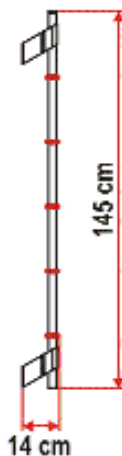

DELUXE

High quality aluminium ladders

DELUXE 8

NEW!

EVI
-15 micron
ANODIZED
ALUMINIUM

RUSTFREE

Sturdy and lightweight outside ladder with 8 steps. 30mm diameter and 2mm thick tubes in anodized aluminium. Inside width: 24cm. Total width step: 31cm. Non-skid steps. It can be folded up while travelling.

02426-02-

DELUXE 5D

NEW!

EVI
-15 micron
ANODIZED
ALUMINIUM

RUSTFREE

New high quality outside ladder in anodized aluminium with 6 steps. Inside width: 24cm. Total width step: 31cm. Non-skid steps. It can be folded up while travelling.

02426-08-

DELUXE 5

NEW!

EVI
-15 micron
ANODIZED
ALUMINIUM

RUSTFREE

New outside ladder with 5 steps in anodized aluminium. Delivered with wall brackets for easy and quick installation. Non-skid steps. Total width step: 31cm.

02426-07-

DELUXE 6

NEW!

EVI
-15 micron
ANODIZED
ALUMINIUM

RUSTFREE

New outside ladder with 6 steps in anodized aluminium. Delivered with wall brackets for easy and quick installation. Non-skid steps. Total width step: 31cm.