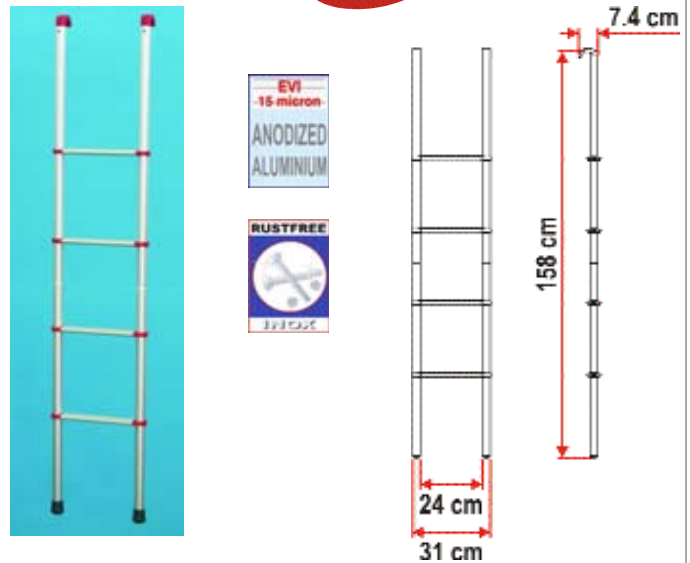

DELUXE 4R

NEW!

Aluminium ladder with 4 steps for the inside of luton overcab models of motorcaravan or caravans with bunks. It can be disassembled in 2 pieces. Handy hooks to hold in position.

02426B01-