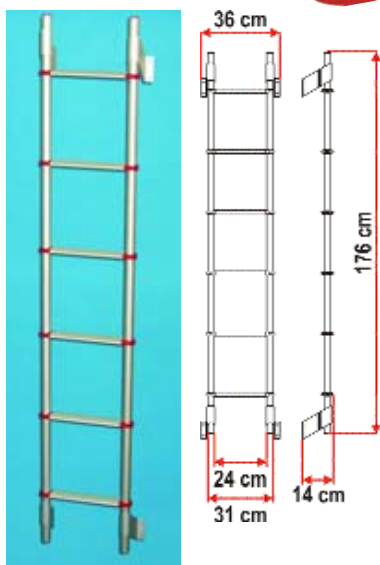

DELUXE

High quality aluminium ladders

DELUXE 8

Sturdy and lightweight outside ladder with 8 steps. 30mm diameter and 2mm thick tubes in anodized aluminium. Inside width: 24cm. Total width step: 31cm. Non-skid steps. It can be folded up while travelling.

02426-02-

DELUXE 5D

New high quality outside ladder in anodized aluminium with 6 steps. Inside width: 24cm. Total width step: 31cm. Non-skid steps. It can be folded up while travelling.

02426-08-

DELUXE 5

New outside ladder with 5 steps in anodized aluminium. Delivered with wall brackets for easy and quick installation. Non-skid steps. Total width step: 31cm.

02426-07-

DELUXE 6

New outside ladder with 6 steps in anodized aluminium. Delivered with wall brackets for easy and quick installation. Non-skid steps. Total width step: 31cm.