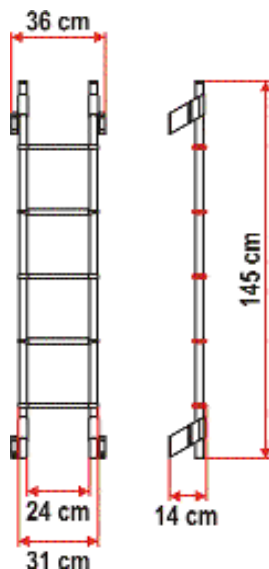

DELUXE

High quality aluminium ladders

DELUXE 8

Sturdy and lightweight outside ladder with 8 steps. 30mm diameter and 2mm thick tubes in anodized aluminium. Inside width: 24cm. Total width step: 31cm. Non-skid steps. It can be folded up while travelling.

02426-02-

DELUXE 5D

New high quality outside ladder in anodized aluminium with 6 steps. Inside width: 24cm. Total width step: 31cm. Non-skid steps. It can be folded up while travelling.

02426-08-

DELUXE 5