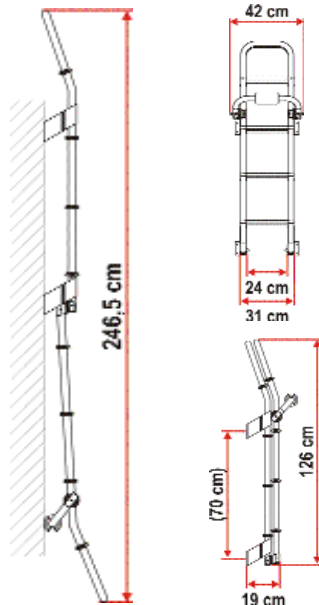

DELUXE

High quality aluminium ladders

DELUXE 8

Sturdy and lightweight outside ladder with 8 steps. 30mm diameter and 2mm thick tubes in anodized aluminium. Inside width: 24cm. Total width step: 31cm. Non-skid steps. It can be folded up while travelling.

02426-02-

DELUXE 5D

New high quality outside ladder in anodized aluminium with 6 steps. Inside width: 24cm. Total width step: 31cm. Non-skid steps. It can be folded up while travelling.

02426-08-

DELUXE 5

New outside ladder with 5 steps in anodized aluminium. Delivered with wall brackets for easy and quick installation. Non-skid steps. Total width step: 31cm.

02426-07-

DELUXE 6

New outside ladder with 6 steps in anodized aluminium. Delivered with wall brackets for easy and quick installation. Non-skid steps. Total width step: 31cm.

02426-05-

SAFE LADDER

NEW!

Sturdy anti-theft safety plate for your motorcaravan ladder. Suitable for single and double steps. With lock and key. Dimensions: 23x78 cm.

98656-480