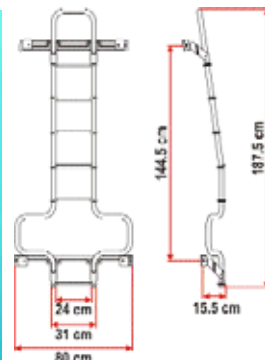

DELUXE DJ

NEW!

EVI
-15 micron
ANODIZED
ALUMINIUM

RUSTFREE

High quality aluminium ladder. Delivered with Fixing bars for easy and quick installation on the left side of the rear door. Can be combined with Carry-Bike 200 DJ (Pag. 47). Can be installed on the following vehicles: Fiat Ducato after 2000, Peugeot Boxer after 2000, Citroën Jumper after 2000, Mercedes Sprinter.

02426D01-