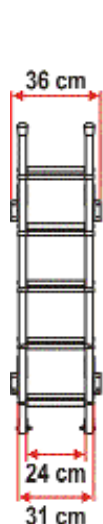

DELUXE

High quality aluminium ladders

DELUXE 8

NEW!

EVI
-15 micron
ANODIZED
ALUMINIUM

RUSTFREE

Sturdy and lightweight outside ladder with 8 steps. 30mm diameter and 2mm thick tubes in anodized aluminium. Inside width: 24cm. Total width step: 31cm. Non-skid steps. It can be folded up while travelling.

02426-02-

DELUXE 5D

NEW!

EVI
-15 micron
ANODIZED
ALUMINIUM

RUSTFREE

New high quality outside ladder in anodized aluminium with 6 steps. Inside width: 24cm. Total width step: 31cm. Non-skid steps. It can be folded up while travelling.

02426-08-

DELUXE 5

NEW!

EVI
-15 micron
ANODIZED
ALUMINIUM

RUSTFREE

New outside ladder with 5 steps in anodized aluminium. Delivered with wall brackets for easy and quick installation. Non-skid steps. Total width step: 31cm.