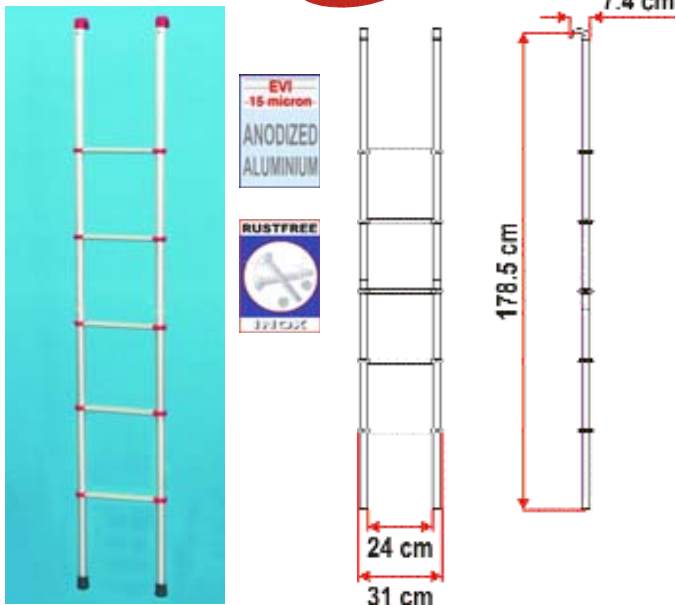

DELUXE 5R

NEW!

Aluminium ladder with 5 steps for the inside of luton overcab models of motorcaravan or caravans with bunks. It can be disassembled in 2 pieces. Handy hooks to hold in position.

02426E01-