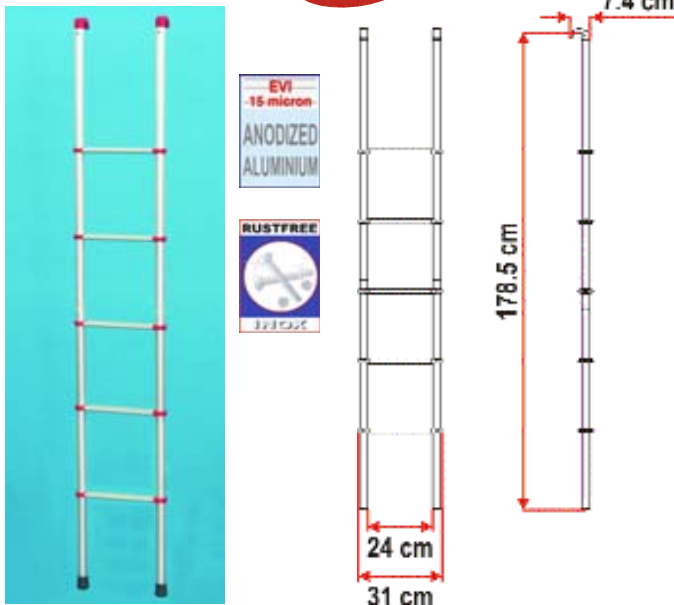

DELUXE 5R

NEW!

Aluminium ladder with 5 steps for the inside of luton overcab models of motorcaravan or caravans with bunks. It can be disassembled in 2 pieces. Handy hooks to hold in position.

02426E01-