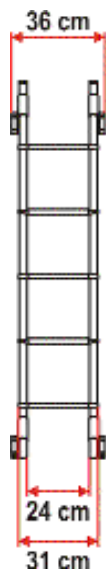

DELUXE

High quality aluminium ladders

DELUXE 8

NEW!

EVI
-15 micron
ANODIZED
ALUMINIUM

RUSTFREE

Sturdy and lightweight outside ladder with 8 steps. 30mm diameter and 2mm thick tubes in anodized aluminium. Inside width: 24cm. Total width step: 31cm. Non-skid steps. It can be folded up while travelling.

02426-02-

DELUXE 5D

NEW!

EVI
-15 micron
ANODIZED
ALUMINIUM

RUSTFREE

New high quality outside ladder in anodized aluminium with 6 steps. Inside width: 24cm. Total width step: 31cm. Non-skid steps. It can be folded up while travelling.

02426-08-

DELUXE 5

NEW!

EVI
-15 micron
ANODIZED
ALUMINIUM

RUSTFREE

New outside ladder with 5 steps in anodized aluminium. Delivered with wall brackets for easy and quick installation. Non-skid steps. Total width step: 31cm.

02426-07-

DELUXE 6

NEW!

EVI
-15 micron
ANODIZED
ALUMINIUM

RUSTFREE

New outside ladder with 6 steps in anodized aluminium. Delivered with wall brackets for easy and quick installation. Non-skid steps. Total width step: 31cm.