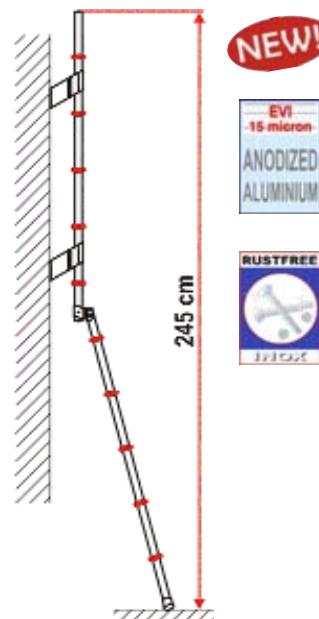

DELUXE

High quality aluminium ladders

DELUXE 8

Sturdy and lightweight outside ladder with 8 steps. 30mm diameter and 2mm thick tubes in anodized aluminium. Inside width: 24cm. Total width step: 31cm. Non-skid steps. It can be folded up while travelling.

02426-02-

DELUXE 5D

New high quality outside ladder in anodized aluminium with 6 steps. Inside width: 24cm. Total width step: 31cm. Non-skid steps. It can be folded up while travelling.

02426-08-

DELUXE 5

New outside ladder with 5 steps in anodized aluminium. Delivered with wall brackets for easy and quick installation. Non-skid steps. Total width step: 31cm.

02426-07-

DELUXE 6

New outside ladder with 6 steps in anodized aluminium. Delivered with wall brackets for easy and quick installation. Non-skid steps. Total width step: 31cm.