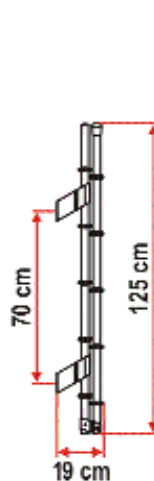

DELUXE

High quality aluminium ladders

DELUXE 8

NEW!

EVI
-15 micron
ANODIZED
ALUMINIUM

RUSTFREE

Sturdy and lightweight outside ladder with 8 steps. 30mm diameter and 2mm thick tubes in anodized aluminium. Inside width: 24cm. Total width step: 31cm. Non-skid steps. It can be folded up while travelling.

02426-02-

DELUXE 5D

NEW!

EVI
-15 micron
ANODIZED
ALUMINIUM

RUSTFREE

New high quality outside ladder in anodized aluminium with 6 steps. Inside width: 24cm. Total width step: 31cm. Non-skid steps. It can be folded up while travelling.

02426-08-

DELUXE 5

NEW!

EVI
-15 micron
ANODIZED
ALUMINIUM

RUSTFREE

New outside ladder with 5 steps in anodized aluminium. Delivered with wall brackets for easy and quick installation. Non-skid steps. Total width step: 31cm.