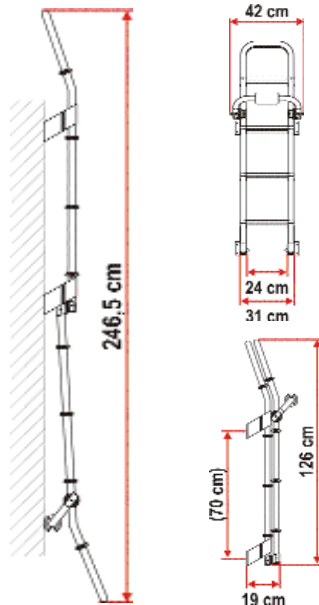

DELUXE

High quality aluminium ladders

DELUXE 8

NEW!

EVI
-15 micron
ANODIZED
ALUMINIUM

RUSTFREE

Sturdy and lightweight outside ladder with 8 steps. 30mm diameter and 2mm thick tubes in anodized aluminium. Inside width: 24cm. Total width step: 31cm. Non-skid steps. It can be folded up while travelling.

02426-02-

DELUXE 5D

NEW!

EVI
-15 micron
ANODIZED
ALUMINIUM

RUSTFREE

New high quality outside ladder in anodized aluminium with 6 steps. Inside width: 24cm. Total width step: 31cm. Non-skid steps. It can be folded up while travelling.

02426-05-

SAFE LADDER

NEW!

Sturdy anti-theft safety plate for your motorcaravan ladder. Suitable for single and double steps. With lock and key. Dimensions: 23x78 cm.

98656-480