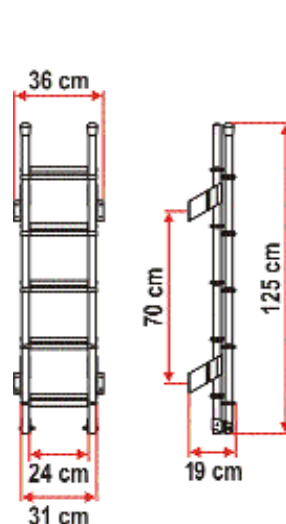

DELUXE

High quality aluminium ladders

DELUXE 8

Sturdy and lightweight outside ladder with 8 steps. 30mm diameter and 2mm thick tubes in anodized aluminium. Inside width: 24cm. Total width step: 31cm. Non-skid steps. It can be folded up while travelling.

02426-02-

DELUXE 5D

New high quality outside ladder in anodized aluminium with 6 steps. Inside width: 24cm. Total width step: 31cm. Non-skid steps. It can be folded up while travelling.

02426-08-

DELUXE 5