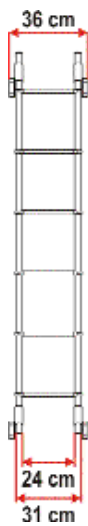

DELUXE

High quality aluminium ladders

DELUXE 8

NEW!

EVI
-15 micron
ANODIZED
ALUMINIUM

RUSTFREE

Sturdy and lightweight outside ladder with 8 steps. 30mm diameter and 2mm thick tubes in anodized aluminium. Inside width: 24cm. Total width step: 31cm. Non-skid steps. It can be folded up while travelling.

02426-02-

DELUXE 5D

NEW!

EVI
-15 micron
ANODIZED
ALUMINIUM

RUSTFREE

New high quality outside ladder in anodized aluminium with 6 steps. Inside width: 24cm. Total width step: 31cm. Non-skid steps. It can be folded up while travelling.

02426-08-

DELUXE 5

NEW!

EVI
-15 micron
ANODIZED
ALUMINIUM

RUSTFREE

New outside ladder with 5 steps in anodized aluminium. Delivered with wall brackets for easy and quick installation. Non-skid steps. Total width step: 31cm.

02426-07-

DELUXE 6

NEW!

EVI
-15 micron
ANODIZED
ALUMINIUM

RUSTFREE

New outside ladder with 6 steps in anodized aluminium. Delivered with wall brackets for easy and quick installation. Non-skid steps. Total width step: 31cm.