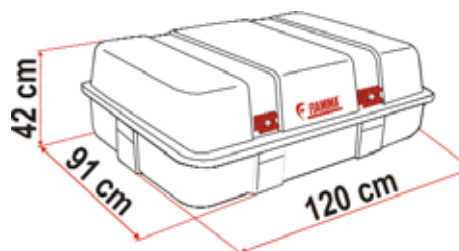

ULTRA-BOX 1 TOP

Volume: 280l
Weight: 10 kg

02083-01-

ULTRA-BOX 2 TOP

Volume: 400l
Weight: 13 kg

02084-01-

ULTRA-BOX 3 TOP

Volume: 520l
Weight: 17 kg

02085-01-

Kit of 6 fixing brackets standard delivered for Ultra-Box 3, 4 brackets for Ultra-Box Top 1, 2, Sport Pro

ULTRA-BOX®

The elegant and aerodynamic box for the roof

ULTRA-BOX SPORT PRO

Box with great capacity. Elegant aerodynamic design with better wind-resistance when installed on roofs of motorhomes, vans and cars. Practical side opening with double safety lock. Security front hook. Complete with installation brackets and stainless steel screws. Colour: Polar white. Volume: 550l. Weight: 17kg.