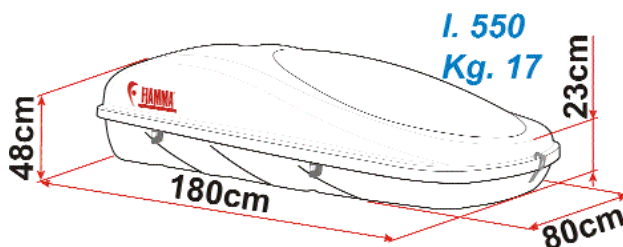

ULTRA-BOX 1 TOP

Volume: 280l
Weight: 10 kg

02083-01-

ULTRA-BOX 2 TOP

Volume: 400l
Weight: 13 kg

02084-01-

ULTRA-BOX 3 TOP

Volume: 520l
Weight: 17 kg

02085-01-

Kit of 6 fixing brackets standard delivered for Ultra-Box 3, 4 brackets for Ultra-Box Top 1, 2, Sport Pro

ULTRA-BOX®

The elegant and aerodynamic box for the roof

ULTRA-BOX SPORT PRO

Box with great capacity. Elegant aerodynamic design with better wind-resistance when installed on roofs of motorhomes, vans and cars. Practical side opening with double safety lock. Security front hook. Complete with installation brackets and stainless steel screws. Colour: Polar white. Volume: 550l. Weight: 17kg.

02086-01-

ULTRA-BOX

FIX

Fixing Straps

Sturdy 35mm-high fixing straps with stainless steel buckle.

Fix 180
(180 cm long)
98662-010

Fix 300
(300 cm long)
98662-014

Watertight!