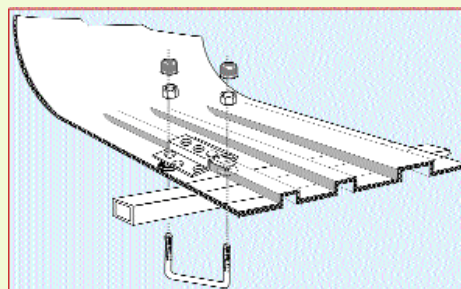

Roomy roof-boxes for motorcaravans with completely reinforced aluminium structure and watertight foam seal

The classic roof-boxes have been improved even further. Made of superior quality ABS-PLUS for more resistance to impacts and weather conditions, with co-extruded high-thickness UV protection to prevent deterioration of their quality as they age. Complete with installation brackets and rust-proof stainless steel hinges. Colour: Polar white.

ULTRA-BOX 1 TOP

Volume: 280l
Weight: 10 kg

02083-01-

ULTRA-BOX 2 TOP

Volume: 400l
Weight: 13 kg

02084-01-

ULTRA-BOX 3 TOP

Volume: 520l
Weight: 17 kg

02085-01-

Kit of 6 fixing brackets standard delivered for Ultra-Box 3, 4 brackets for Ultra-Box Top 1, 2, Sport Pro

ULTRA-BOX®

The elegant and aerodynamic box for the roof

ULTRA-BOX SPORT PRO

Box with great capacity. Elegant aerodynamic design with better wind-resistance when installed on roofs of motorhomes, vans and cars. Practical side opening with double safety lock. Security front hook. Complete with installation brackets and stainless steel screws. Colour: Polar white. Volume: 550l. Weight: 17kg.