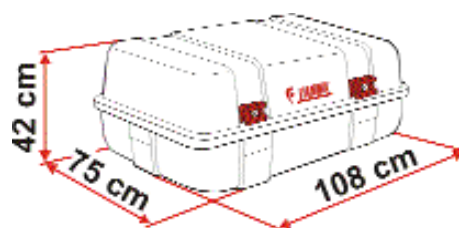

ULTRA-BOX 1 TOP

Volume: 280l
Weight: 10 kg

02083-01-

ULTRA-BOX 2 TOP

Volume: 400l
Weight: 13 kg

02084-01-

ULTRA-BOX 3 TOP

Volume: 520l
Weight: 17 kg

02085-01-

Kit of 6 fixing brackets standard delivered for Ultra-Box 3, 4 brackets for Ultra-Box Top 1, 2, Sport Pro

ULTRA-BOX®

The elegant and aerodynamic box for the roof

ULTRA-BOX SPORT PRO

Box with great capacity. Elegant aerodynamic design with better wind-resistance when installed on roofs of motorhomes, vans and cars. Practical side opening with double safety lock. Security front hook. Complete with installation brackets and stainless steel screws. Colour: Polar white. Volume: 550l. Weight: 17kg.