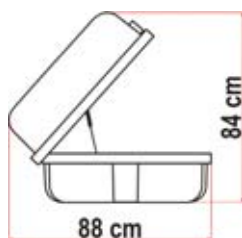

ULTRA-BOX 1 TOP

Volume: 280l
Weight: 10 kg

02083-01-

ULTRA-BOX 2 TOP

Volume: 400l
Weight: 13 kg

02084-01-

ULTRA-BOX 3 TOP

Volume: 520l
Weight: 17 kg

02085-01-

Kit of 6 fixing brackets standard delivered for Ultra-Box 3, 4 brackets for Ultra-Box Top 1, 2, Sport Pro

ULTRA-BOX®

The elegant and aerodynamic box for the roof

ULTRA-BOX SPORT PRO

Box with great capacity. Elegant aerodynamic design with better wind-resistance when installed on roofs of motorhomes, vans and cars. Practical side opening with double safety lock. Security front hook. Complete with installation brackets and stainless steel screws. Colour: Polar white. Volume: 550l. Weight: 17kg.