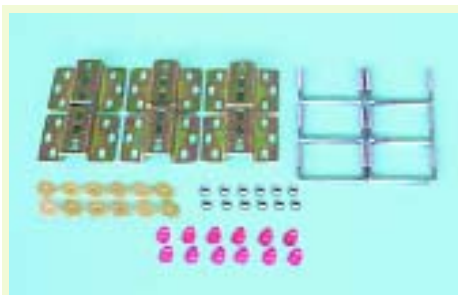

Roomy roof-boxes for motorcaravans with completely reinforced aluminium structure and watertight foam seal

The classic roof-boxes have been improved even further. Made of superior quality ABS-PLUS for more resistance to impacts and weather conditions, with co-extruded high-thickness UV protection to prevent deterioration of their quality as they age. Complete with installation brackets and rust-proof stainless steel hinges. Colour: Polar white.

ULTRA-BOX 1 TOP

Volume: 280l
Weight: 10 kg

02083-01-

ULTRA-BOX 2 TOP

Volume: 400l
Weight: 13 kg

02084-01-

ULTRA-BOX 3 TOP

Volume: 520l
Weight: 17 kg

02085-01-

Kit of 6 fixing brackets standard delivered for Ultra-Box 3, 4 brackets for Ultra-Box Top 1, 2, Sport Pro

ULTRA-BOX®

The elegant and aerodynamic box for the roof

ULTRA-BOX SPORT PRO

Box with great capacity. Elegant aerodynamic design with better wind-resistance when installed on roofs of motorhomes, vans and cars. Practical side opening with double safety lock. Security front hook. Complete with installation brackets and stainless steel screws. Colour: Polar white. Volume: 550l. Weight: 17kg.

02086-01-

ULTRA-BOX

FIX

Fixing Straps

Sturdy 35mm-high fixing straps with stainless steel buckle.

Fix 180
(180 cm long)
98662-010

Fix 300
(300 cm long)
98662-014

Watertight!