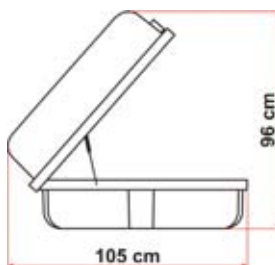

ULTRA-BOX 1 TOP

Volume: 280l
Weight: 10 kg

02083-01-

ULTRA-BOX 2 TOP

Volume: 400l
Weight: 13 kg

02084-01-

ULTRA-BOX 3 TOP

Volume: 520l
Weight: 17 kg

02085-01-

Kit of 6 fixing brackets standard delivered for Ultra-Box 3, 4 brackets for Ultra-Box Top 1, 2, Sport Pro

ULTRA-BOX®

The elegant and aerodynamic box for the roof

ULTRA-BOX SPORT PRO

Box with great capacity. Elegant aerodynamic design with better wind-resistance when installed on roofs of motorhomes, vans and cars. Practical side opening with double safety lock. Security front hook. Complete with installation brackets and stainless steel screws. Colour: Polar white. Volume: 550l. Weight: 17kg.