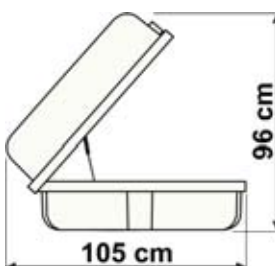

ULTRA-BOX 1 TOP

Volume: 280l
Weight: 10 kg

02083-01-

ULTRA-BOX 2 TOP

Volume: 400l
Weight: 13 kg

02084-01-

ULTRA-BOX 3 TOP

Volume: 520l
Weight: 17 kg

02085-01-

Kit of 6 fixing brackets standard delivered for Ultra-Box 3, 4 brackets for Ultra-Box Top 1, 2, Sport Pro

ULTRA-BOX®

The elegant and aerodynamic box for the roof

ULTRA-BOX SPORT PRO

Box with great capacity. Elegant aerodynamic design with better wind-resistance when installed on roofs of motorhomes, vans and cars. Practical side opening with double safety lock. Security front hook. Complete with installation brackets and stainless steel screws. Colour: Polar white. Volume: 550l. Weight: 17kg.

02086-01-

ULTRA-BOX

FIX

Fixing Straps

Sturdy 35mm-high fixing straps with stainless steel buckle.

Fix 180
(180 cm long)
98662-010

Fix 300
(300 cm long)
98662-014

Watertight!