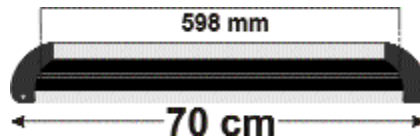

Kit Snow Pro 5 on Carry-Bike Pro. The upper bar has an anti-theft locking device. The lower bar does not open. Handy large rubber gaskets for increased protection of skis and snowboards.

KIT SNOW PRO 5 can be mounted on the following Carry-Bike Model

Carry-Bike Pro	Carry-Bike Hymer	Carry-Bike C.I.
Carry-Bike Pro C	Carry-Bike Pro C Knaus	Carry-Bike Simple Plus
Carry-Bike UL	Carry-Bike Eura Mobil	Carry-Bike 200 D
Carry-Bike CL	Carry-Bike Bürstner	Carry-Bike 200 DJ

CARRY-BIKE®