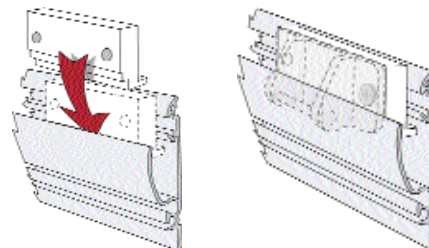

HOBBY ADAPTER KIT

Kit of two brackets that adapts to the Hobby caravan rail to install the bike carrier without drilling the wall. For Hobby rail before 2003.

98656-308