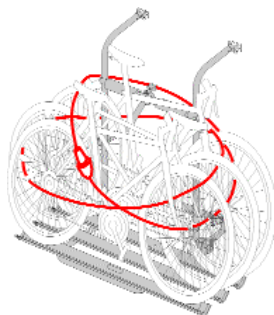

CABLE-LOCK

Handy anti-theft cable made of black plastic-coated steel with incorporated padlock. Standard delivered with 2 keys.

Cable-Lock 250 cm.
98656-338