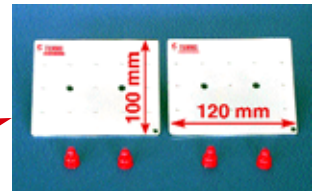

PLATE XL

Plate XL Bottom
100x58 mm

Reinforcement plates used when the supporting wall is weak or when 4 bikes are carried.

Plate XL: Kit of 2 galvanized steel plates for top Carry-Bike connections.
98656-275

Plate XL Bottom: Kit of 2 plates and 2 cover plates for bottom Carry-Bike connections.
98656-274

PLASTIC SIGNAL

Available also in lightweight plastic material with 4 reflectors. Dimensions: 50x50cm.

98782-005

SAFETY REFLECTORS

NEW!

Covers with safety reflectors for the lower brackets of the Carry-Bike. Suitable for the following models: Pro, Pro C, Pro Hymer, Pro Max C, Pro C Knaus-Eiffeland, EM, L80, Laika Euro.

98656-024