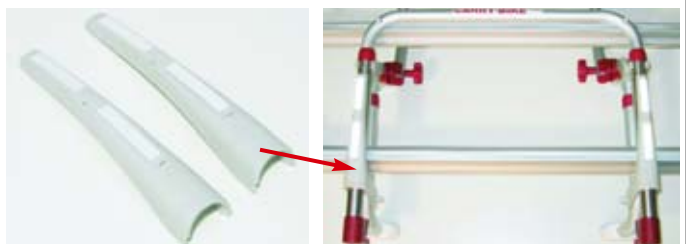

Reinforcement plates used when the supporting wall is weak or when 4 bikes are carried.

Plate XL: Kit of 2 galvanized steel plates for top Carry-Bike connections.
98656-275

Plate XL Bottom: Kit of 2 plates and 2 cover plates for bottom Carry-Bike connections.
98656-274

98656-024

FIXING-BAR CARRY-BIKE

NEW!

Pair of reinforcement bars to mount the Carry-Bike on in case of thin rear walls.

240 cm
98656-474

EASY RAIL

Bar with upper fixing kit for the window rails of the caravan