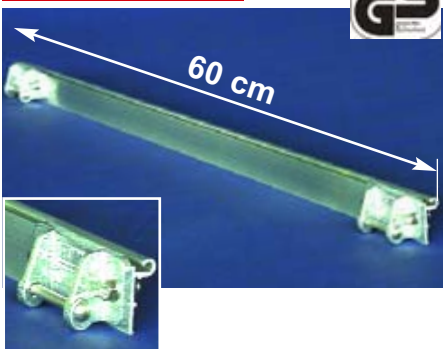

98656-024

FIXING-BAR CARRY-BIKE

NEW!

Pair of reinforcement bars to mount the Carry-Bike on in case of thin rear walls.

240 cm
98656-474

EASY RAIL

Bar with upper fixing kit for the window rails of the caravan