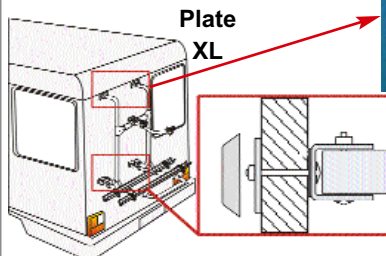

ALU-SIGNAL

Rear signal for protruding loads, easily fitted to motorcaravans, vans and 4-wheel drive vehicles. Made in lightweight aluminium. Dim.: 50x50cm.

98782-010

Compulsory in Italy

PLATE XL

Plate XL Bottom
100x58 mm

Reinforcement plates used when the supporting wall is weak or when 4 bikes are carried.

Plate XL: Kit of 2 galvanized steel plates for top Carry-Bike connections.
98656-275

Plate XL Bottom: Kit of 2 plates and 2 cover plates for bottom Carry-Bike connections.
98656-274