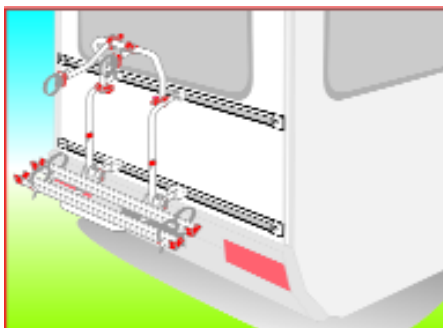

Reinforcement plates used when the supporting wall is weak or when 4 bikes are carried.

Plate XL: Kit of 2 galvanized steel plates for top Carry-Bike connections.
98656-275

Plate XL Bottom: Kit of 2 plates and 2 cover plates for bottom Carry-Bike connections.
98656-274

98656-024

FIXING-BAR CARRY-BIKE

NEW!

Pair of reinforcement bars to mount the Carry-Bike on in case of thin rear walls.

240 cm
98656-474

EASY RAIL

Bar with upper fixing kit for the window rails of the caravan