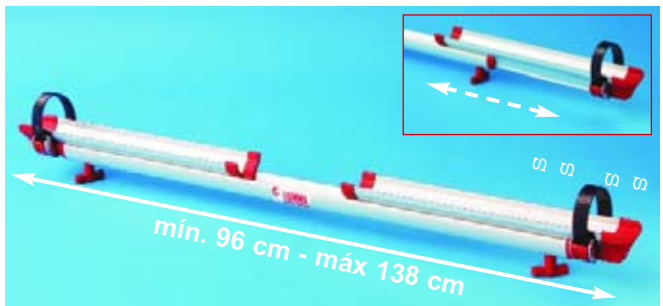

RAIL QUICK

RAIL QUICK 128	
Red	98656-097
Black	98656-098
Blue	98656-328
Grey	98656-327
RAIL QUICK 140	
Red	98656-438
RAIL QUICK 200 TANDEM only for Carry-Bike L80	
Red	98656-439

**Sturdy rail with a reinforced double base.
Easy to install on the Carry-Bike thanks to
the pre-drilled holes on the rail support base.
Comes with 2 standard sliding strips.**

CARRY-BIKE®

RAIL STRIP

Sturdy supplementary 128cm rail with a reinforced double thick base. Easy to install on the Carry-Bike thanks to the pre-drilled holes on the rail support base. Comes with 2 standard sliding strips.

Rail 128 Red 98656-095

For Carry-Bike SE:

Rail 165 Blue 98656-500

RAIL QUICK C

German Utility Model 299 16 746

New telescopic rail that can be adjusted to the desired extension, supplied with 2 Quick-Safe strips. Ideal when rail space needs to be minimum.