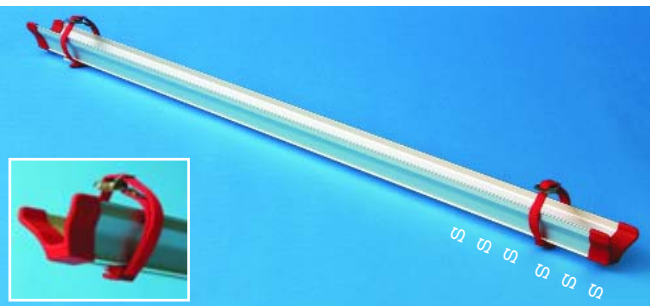

RAIL QUICK

RAIL QUICK 128	
Red	98656-097
Black	98656-098
Blue	98656-328
Grey	98656-327
RAIL QUICK 140	
Red	98656-438
RAIL QUICK 200 TANDEM only for Carry-Bike L80	
Red	98656-439

**Sturdy rail with a reinforced double base.
Easy to install on the Carry-Bike thanks to
the pre-drilled holes on the rail support base.
Comes with 2 standard sliding strips.**

CARRY-BIKE®

RAIL STRIP

Sturdy supplementary 128cm rail with a reinforced double thick base. Easy to install on the Carry-Bike thanks to the pre-drilled holes on the rail support base. Comes with 2 standard sliding strips.

Rail 128 Red 98656-095

For Carry-Bike SE:

Rail 165 Blue 98656-500

RAIL QUICK C

German Utility Model 299 16 746

New telescopic rail that can be adjusted to the desired extension, supplied with 2 Quick-Safe strips. Ideal when rail space needs to be minimum.