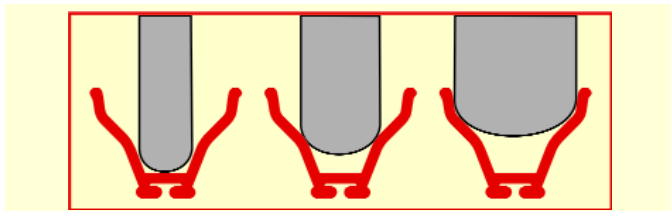

RAIL QUICK

RAIL QUICK 128	
Red	98656-097
Black	98656-098
Blue	98656-328
Grey	98656-327
RAIL QUICK 140	
Red	98656-438
RAIL QUICK 200 TANDEM only for Carry-Bike L80	
Red	98656-439

**Sturdy rail with a reinforced double base.
Easy to install on the Carry-Bike thanks to
the pre-drilled holes on the rail support base.
Comes with 2 standard sliding strips.**

CARRY-BIKE®

RAIL STRIP

Sturdy supplementary 128cm rail with a reinforced double thick base. Easy to install on the Carry-Bike thanks to the pre-drilled holes on the rail support base. Comes with 2 standard sliding strips.

Rail 128 Red 98656-095

For Carry-Bike SE:

Rail 165 Blue 98656-500

RAIL QUICK C

German Utility Model 299 16 746

New telescopic rail that can be adjusted to the desired extension, supplied with 2 Quick-Safe strips. Ideal when rail space needs to be minimum.