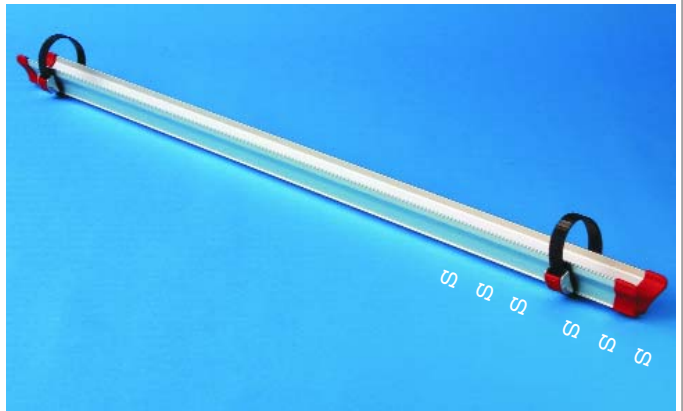

RAIL QUICK

RAIL QUICK 128	
Red	98656-097
Black	98656-098
Blue	98656-328
Grey	98656-327
RAIL QUICK 140	
Red	98656-438
RAIL QUICK 200 TANDEM only for Carry-Bike L80	
Red	98656-439

**Sturdy rail with a reinforced double base.
Easy to install on the Carry-Bike thanks to
the pre-drilled holes on the rail support base.
Comes with 2 standard sliding strips.**

CARRY-BIKE®

RAIL STRIP

Sturdy supplementary 128cm rail with a reinforced double thick base. Easy to install on the Carry-Bike thanks to the pre-drilled holes on the rail support base. Comes with 2 standard sliding strips.

Rail 128 Red 98656-095

For Carry-Bike SE:

Rail 165 Blue 98656-500

RAIL QUICK C

German Utility Model 299 16 746

New telescopic rail that can be adjusted to the desired extension, supplied with 2 Quick-Safe strips. Ideal when rail space needs to be minimum.

Rail Quick C 128 Red
98656-368