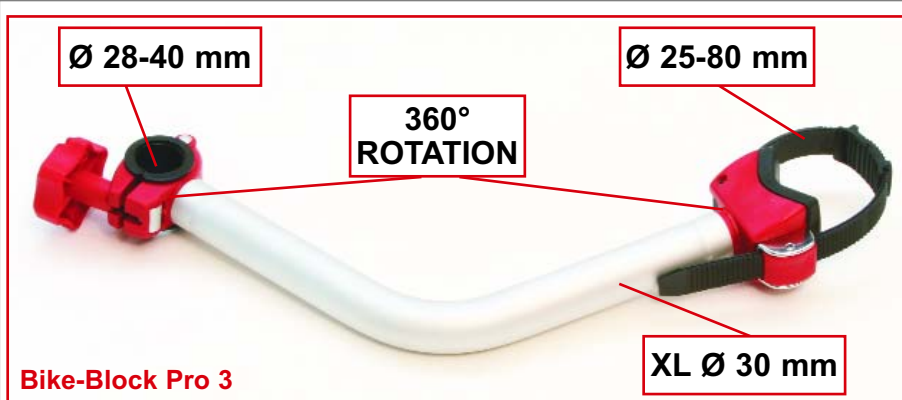

BIKE-BLOCK PRO

The strongest, quickest and most secure blocking system for bikes

**EXTRA
LARGE**

All Bike Block Pro have larger padded bicycle support base

For various frames with diameters from 28 to 80mm.

The Quick front clasp with its large non-scratch base fits round and oval bike tubes with diameters from 25mm to 80mm. Suitable for all Carry-Bike models.

New Bike-Block Pro D1 and D2 with articulated arm adjusts from 10 to 30cm and from 10 to 40cm to cover all the medium sized bike-blocks.

CARRY-BIKE®

BIKE-BLOCK PRO 1

Min. 12.5 cm - max 15.5 cm

RED	04133-01-
BLACK	04133-01A
BLUE	04133-01B

BIKE-BLOCK PRO 2

Min. 23.5 cm - max 26 cm

RED	04133A01-
BLACK	04133A01A
BLUE	04133A01B
GREY	04133A01G

BIKE-BLOCK PRO 3

Min. 38 cm - max 41 cm

RED	04133B01-
BLACK	04133B01A
BLUE	04133B01B

BIKE-BLOCK PRO 4

Min. 53.5 cm - max 56.5 cm

RED	04133C01-
BLACK	04133C01A
BLUE	04133C01B
GREY	04133C01G

BIKE-BLOCK PRO D 1

Min. 10 cm - max 42 cm