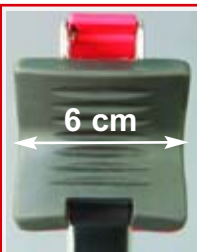

BIKE-BLOCK PRO

The strongest, quickest and most secure blocking system for bikes

**EXTRA
LARGE**

All Bike Block Pro have larger padded bicycle support base

For various frames with diameters from 28 to 80mm.

The Quick front clasp with its large non-scratch base fits round and oval bike tubes with diameters from 25mm to 80mm. Suitable for all Carry-Bike models.

New Bike-Block Pro D1 and D2 with articulated arm adjusts from 10 to 30cm and from 10 to 40cm to cover all the medium sized bike-blocks.

Min. 38 cm - max 41 cm

RED	04133B01-
BLACK	04133B01A
BLUE	04133B01B

BIKE-BLOCK PRO 4

Min. 53.5 cm - max 56.5 cm

RED	04133C01-
BLACK	04133C01A
BLUE	04133C01B
GREY	04133C01G

BIKE-BLOCK PRO D 1

Min. 10 cm - max 42 cm