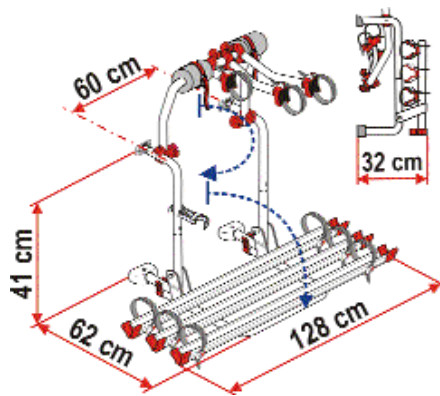

The Compact line of Bike Carrier, strong and inexpensive

The Carry-Bike CL is the classic, universal, solid and inexpensive bike carrier. Only the original version has Quick Safe safety straps and sturdy double-reinforced bike carrier Rail Quick. Standard delivered with: 2 Rail Quick, 1 Bike Block Pro 3, 1 Rack Holder and Installation Kit. Carries up to 50Kg. TÜV approved.

02093-08-

CARRY-BIKE CL with third Rail Quick and supplementary Bike-Block

TRIGANO

With the same features as Carry-Bike CL but with fixed structure and wheelbase of 39,5 cm. It comes without the upper and lower fixing kit that is already installed only on the **CI and Roller Team** motorhomes

Standard delivered with:

2 Rail Quick, 1 Bike-Block Pro 3 and 1 Rack Holder.

Optional:

Rail Quick and Bike-Block Pro 1 and 2 for the first and third bike.

02093-57-

CARRY-BIKE