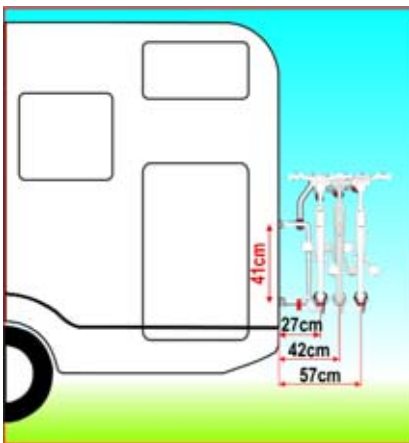

The Compact line of Bike Carrier, strong and inexpensive

The Carry-Bike CL is the classic, universal, solid and inexpensive bike carrier. Only the original version has Quick Safe safety straps and sturdy double-reinforced bike carrier Rail Quick. Standard delivered with: 2 Rail Quick, 1 Bike Block Pro 3, 1 Rack Holder and Installation Kit. Carries up to 50Kg. TÜV approved.

02093-08-

CARRY-BIKE CL with third Rail Quick and supplementary Bike-Block

TRIGANO

With the same features as Carry-Bike CL but with fixed structure and wheelbase of 39,5 cm. It comes without the upper and lower fixing kit that is already installed only on the **CI and Roller Team** motorhomes

Standard delivered with:

2 Rail Quick, 1 Bike-Block Pro 3 and 1 Rack Holder.

Optional:

Rail Quick and Bike-Block Pro 1 and 2 for the first and third bike.

02093-57-

CARRY-BIKE