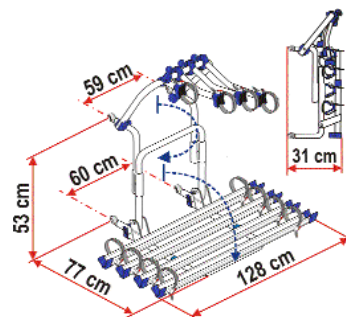

Bike carrier Pro C in special version blue with telescopic horizontal structure with 59cm upper wheelbase and 60cm lower wheelbase. Suitable for Eura Mobil motorhomes and for all other vehicles where the wall allows mounting with self-tapping screws and not through screws (verify with the constructor of the motorhome). Standard delivered with: 2 Rail Quick Blue Bike-Block Pro 1 and 3 Blue. Optional: Rail Quick Blue, Bike-Block Pro 2 and 4 Blue for the third and fourth bike.

02093-56B (Blue)

PRO HYMER

Bike carrier Pro in blue version, suitable for the Hymer motorhomes with preinstalled upper fixing brackets. Standard delivered with:

2 adapter kits for fixing brackets HymerCamp, 2 Rail Quick Blue, 1 Bike-Block Pro 1 and 3 Blue, 2 Rack Holder.

Optional:

Rail Quick Blue, Bike-Block Pro 2 and 4 Blue for the third and fourth bike.

02093-64- (Blue)

Available also on demand
the Hymer Adapter Kit.

2 pcs.

98656-594

Italian Patent: 01239907 - European Patent: 455074
European Patent P.: 201-20421.5