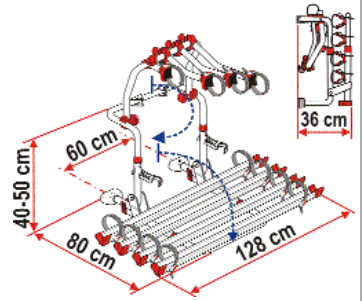

Standard delivered with:

- 2 Rail Quick Red,
- 1 Bike-Block Pro 1 and 3 Red,
- 2 Rack Holder.

Optional:

- Rail Quick Red,
- Bike-Block Pro 2 and 4 Red for the third and fourth bike.

02093-29-

L80

With 4 Rail Quick and
4 Bike-Block Pro

With 4 Rail Quick and
4 Bike-Block Pro

Bike carrier Pro C in special version blue with telescopic horizontal structure with 59cm upper wheelbase and 60cm lower wheelbase. Suitable for Eura Mobil motorhomes and for all other vehicles where the wall allows mounting with self-tapping screws and not through screws (verify with the constructor of the motorhome). Standard delivered with: 2 Rail Quick Blue Bike-Block Pro 1 and 3 Blue. Optional: Rail Quick Blue, Bike-Block Pro 2 and 4 Blue for the third and fourth bike.