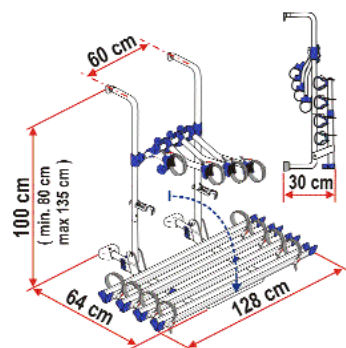

Available also on demand
the Hymer Adapter Kit.

2 pcs.

98656-594

Italian Patent: 01239907 - European Patent: 455074
European Patent P.: 201-20421.5