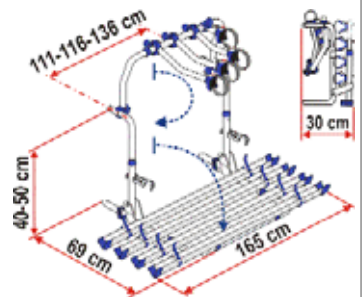

Optional:

- Rail Quick Red,
- Bike-Block Pro 2 and 4 Red for the third and fourth bike.

02093-59-

SE

Bike carrier Pro C in special version blue with telescopic horizontal structure arranged on 3 wheelbases: 111 cm, 116,5 cm and 136 cm. Only suitable for the Elnagh motorhomes with pre-installed brackets. Mounted on other vehicles the horizontal structure is adjustable from 111 to 136 cm, using the optional wall brackets.

Standard delivered with:

- 2 Rail Strip Blue, 1 Bike-Block Pro 1 and 3 Blue, 2 Rack Holder. Optional:
- Rail Strip Blue 165, Bike-Block Pro 2 and 4 Blue for the third and fourth bike.

02093-69-

German Utility Model 201 20 421.5