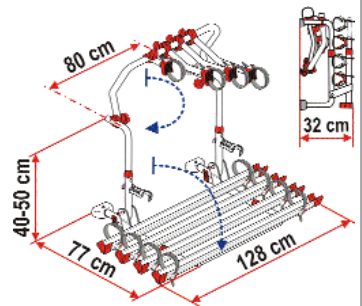

Standard delivered with:

- 2 Rail Quick Red,
- 1 Bike-Block Pro 1 and 3 Red,
- 2 Rack Holder.

Optional:

- Rail Quick Red,
- Bike-Block Pro 2 and 4 Red for the third and fourth bike.

02093-29-

L80

With 4 Rail Quick and
4 Bike-Block Pro

Optional:

- Rail Quick Red,
- Bike-Block Pro 2 and 4 Red for the third and fourth bike.

02093-59-

SE

Bike carrier Pro C in special version blue with telescopic horizontal structure arranged on 3 wheelbases: 111 cm, 116,5 cm and 136 cm. Only suitable for the Elnagh motorhomes with pre-installed brackets. Mounted on other vehicles the horizontal structure is adjustable from 111 to 136 cm, using the optional wall brackets.